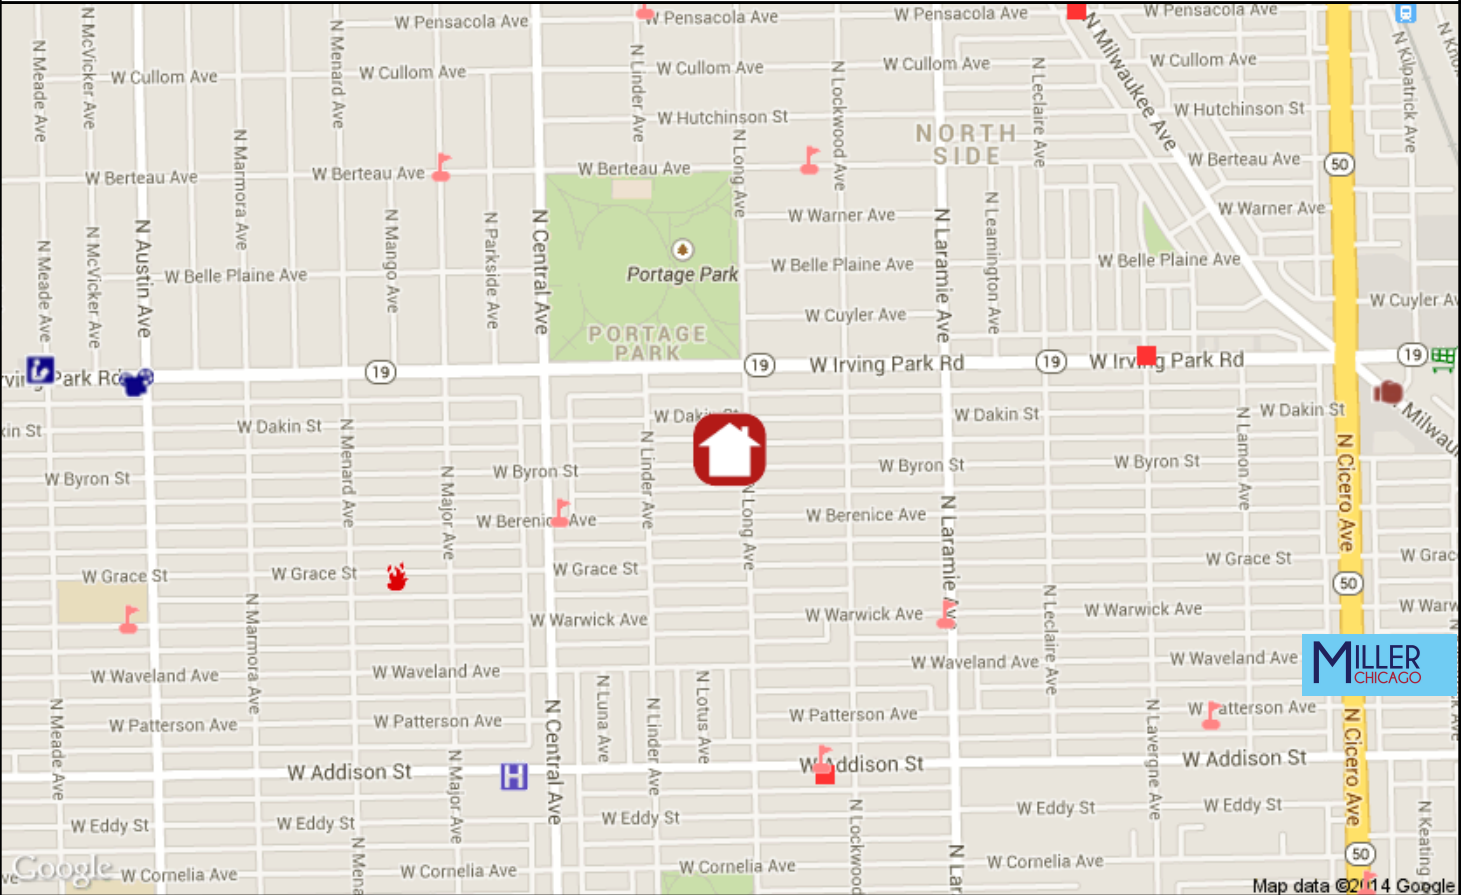

Home-Turf Report for 5406 W Byron, Chicago, IL

Prepared by: Andrea Miller // 312-513-8333

© Home-Turf Marketing Systems, L.L.C. // Visit www.hometurfonline.com or call (800) 689-1652

City Ward#: 38

Alderman: Timothy M. Cullerton
5817 W. Irving Park Rd., 60634, 773-545-3838

Nearest Public High Schools:

Vaughn Occupational High, 4355 N Linder Av, 0.6mi N
Foreman High, 3235 N Leclaire Av, 1.0mi SE

Nearest Private High Schools:

Luther High, 5700 W Berseau Ave, 0.5mi NW
St Patrick High, 5900 W Belmont Ave, 1.1mi SW
Notre Dame High, 3000 N Mango Ave, 1.2mi S

Nearest Public Elementary Schools:

Gray Elem., 3730 N Laramie Av, 0.3mi SE
Portage Park Elem., 5330 W Berseau Av, 0.4mi N

Nearest Private Elementary Schools:

First Romanian Family Baptist, 3859 N Central Ave, 0.2mi W
Mosaic Early Childhood Acd., 5334 W Addison St, 0.4mi S

Nearest Daycare Centers:

Mama's Day Care, 4014 N Lavergne Ave, 0.5mi E
Fairlyland Nursery School, 4350 N Milwaukee Ave, 0.7mi NE
Mosaic Early Childhood Academy, 5332-34 W Addison St, 0.9mi SE

Nearest Public Library:

Austin-Irving, 6100 W Irving Park Rd, 312-744-6222, 0.9mi W

Nearest Hospital:

Our Lady Of The Resurrection Medical Ctr, 5645 W Addison St, 0.5mi SW

Nearest Major Grocery Stores:

Jewel, 4660 W Irving Park Rd, 0.9mi E
Jewel, 4729 N Central, 1.1mi N
Jewel, 6430 W Irving Park Rd, 1.3mi W

Nearest Movie Theaters:

AMC Loews Norridge 10, 4520 N Harlem Ave, 2.5mi W
AMC Showplace Galewood 14, 5530 W. Homer Blvd., 2.5mi S

Nearest Health Clubs:

X Sport Fitness, 3212 N Central Ave, 0.9mi S
Snap Fitness, 4504 W Irving Park Rd, 1.1mi E

Nearest Starbucks:

4365 West Irving Park Road, 1.3mi E

Nearest CTA Station:

Montrose, Blue Line, 1.2mi NE

Nearest Metra

Mayfair, 1.0mi NE

Nearest Fire

0.5mi W

- Starbucks
- Health Club
- Dog Park
- Day Care
- Major Grocery
- Library
- Hospital
- Post Office
- Theater
- Fire Station
- School
- CTA Station
- Metra Station
- City Park

Home-Turf Marketing Systems, L.L.C. and the users of Home-Turf assume no responsibility for any loss or impact resulting from the use of this information. No representations are made regarding the accuracy of the information provided. All data is subject to change and should be verified with local sources.