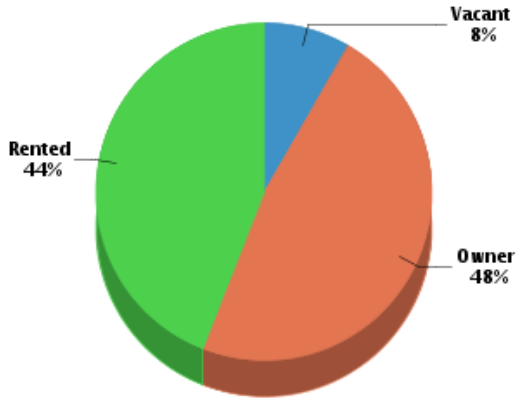

Quality of Life

Workers by Industry

Agricultural, Forestry, Fishing:	90
Construction:	880
Manufacturing:	2,332
Transportation and Communications:	587
Wholesale Trade:	533
Retail Trade:	4,454
Finance, Insurance and Real Estate:	1,588
Services:	6,443
Public Administration:	128
Unclassified:	147