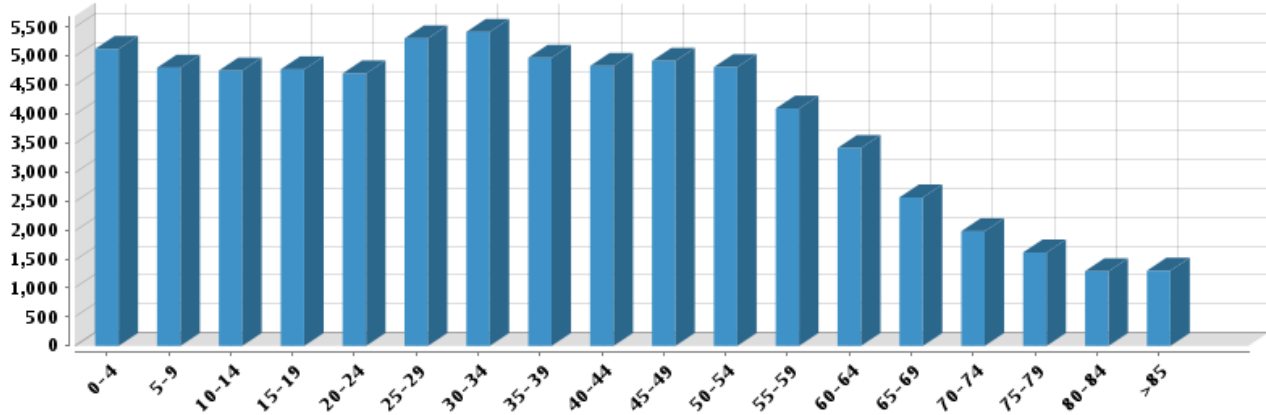

Demographics

Based on ZIP Code: **60641**

Population

Summary

Estimated Population: **70,665**
 Population Growth (since 2000): **-4%**
 Population Density (ppl / mile): **17,271**
 Median Age: **34.45**

Household

Number of Households: **24,565**
 Household Size (ppl): **2.86**
 Households w/ Children: **8,332**

Age

Gender

Marital Status

Housing

Summary

Median Home Sale Price: **\$145,000**
 Median Dwelling Age: **64 years**
 Median Value of Home Equity: **\$276,084**
 Median Mortgage Debt: **\$134,921**