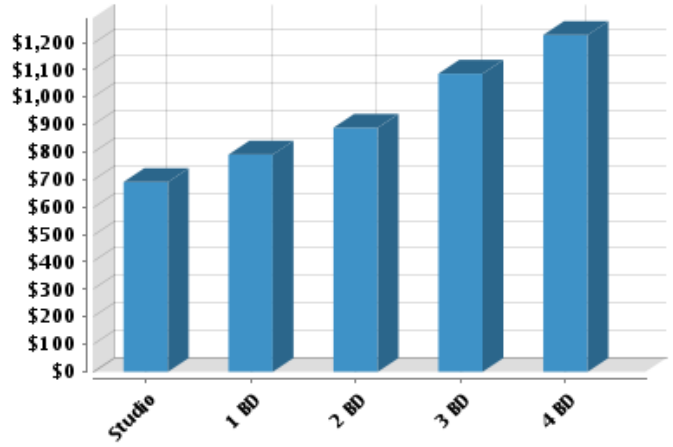

Quality of Life

Workers by Industry

Agricultural, Forestry, Fishing:	90
Construction:	880
Manufacturing:	2,332
Transportation and Communications:	587
Wholesale Trade:	533
Retail Trade:	4,454
Finance, Insurance and Real Estate:	1,588
Services:	6,443
Public Administration:	128
Unclassified:	147