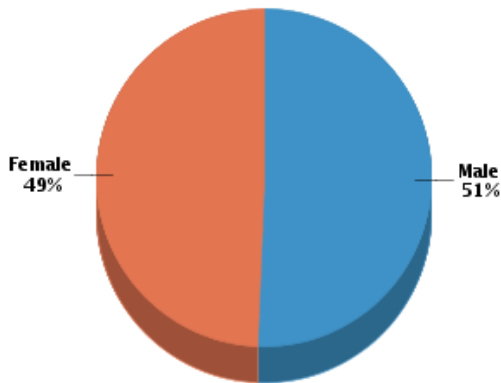

Demographics

Based on ZIP Code: **60641**

Population

Summary

Estimated Population: **70,665**
 Population Growth (since 2000): **-4%**
 Population Density (ppl / mile): **17,271**
 Median Age: **34.45**

Household

Number of Households: **24,565**
 Household Size (ppl): **2.86**
 Households w/ Children: **8,332**

Age

Gender

Marital Status

Housing

Summary

Median Home Sale Price: **\$145,000**
 Median Dwelling Age: **64 years**
 Median Value of Home Equity: **\$276,084**
 Median Mortgage Debt: **\$134,921**