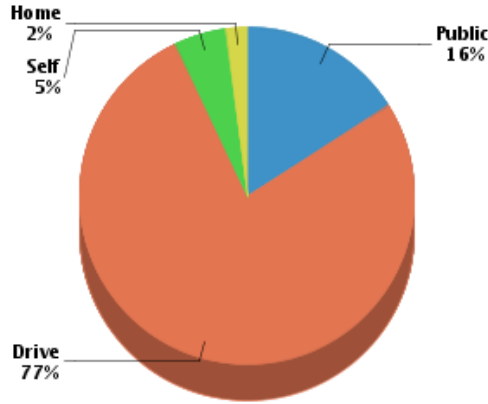

Workforce

Household Income

Average Household Income: **\$66,428**

Average Per Capita Income: **\$23,287**

Commute Method

Weather

January High Temp (avg °F):	29.6
January Low Temp (avg °F):	14.3
July High Temp (avg °F):	83.5
July Low Temp (avg °F):	63.2
Annual Precipitation (inches):	36.27