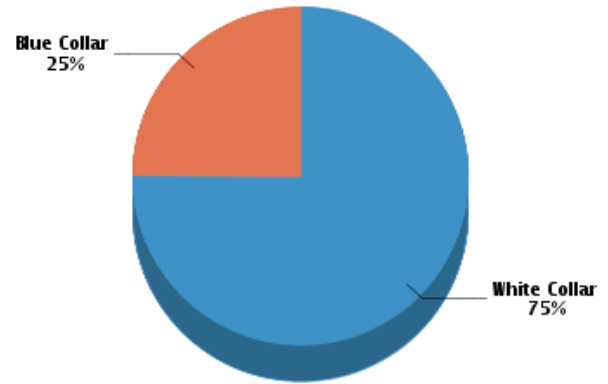

Quality of Life

Workers by Industry

Agricultural, Forestry, Fishing:	90
Construction:	880
Manufacturing:	2,332
Transportation and Communications:	587
Wholesale Trade:	533
Retail Trade:	4,454
Finance, Insurance and Real Estate:	1,588
Services:	6,443
Public Administration:	128
Unclassified:	147

Workforce

Household Income

Average Household Income: **$66,428**

Average Per Capita Income: **$23,287**