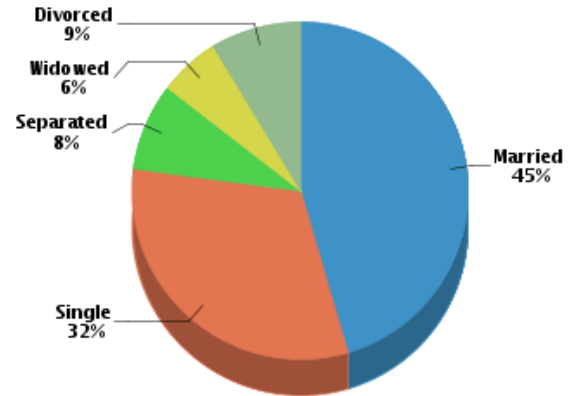

Demographics

Based on ZIP Code: **60641**

Population

Summary

Estimated Population: **70,665**
 Population Growth (since 2000): **-4%**
 Population Density (ppl / mile): **17,271**
 Median Age: **34.45**

Household

Number of Households: **24,565**
 Household Size (ppl): **2.86**
 Households w/ Children: **8,332**

Age

Gender

Marital Status

Housing

Summary

Median Home Sale Price: **\$145,000**
 Median Dwelling Age: **64 years**
 Median Value of Home Equity: **\$276,084**
 Median Mortgage Debt: **\$134,921**