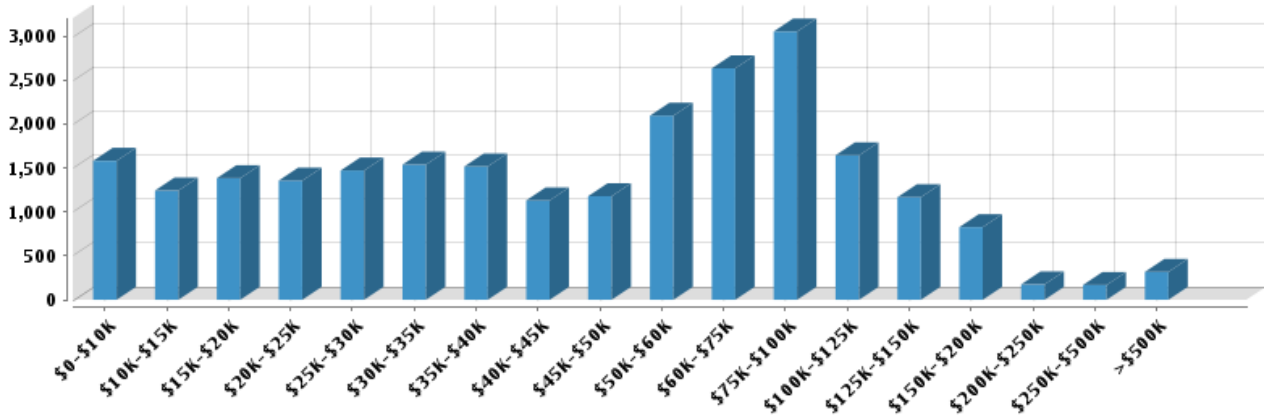

Household Income

Average Household Income: **$66,428**

Average Per Capita Income: **$23,287**