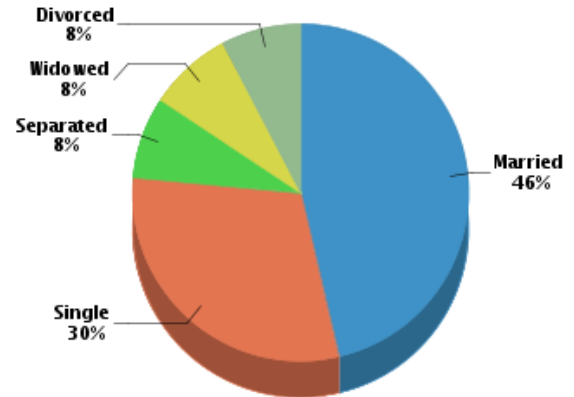

**Demographics**

Based on ZIP Code: **60645**

**Population**

*Summary*

Estimated Population: **43,785**  
 Population Density (ppl / mile): **19,482**  
 Median Age: **34.16**

*Household*

Number of Households: **15,515**  
 Household Size (ppl): **2.77**  
 Households w/ Children: **5,339**

*Age*

*Gender*

*Marital Status*

**Housing**

*Summary*

Median Home Sale Price: **\$85,000**  
 Median Dwelling Age: **49 years**  
 Median Value of Home Equity: **\$286,300**  
 Median Mortgage Debt: **\$138,126**