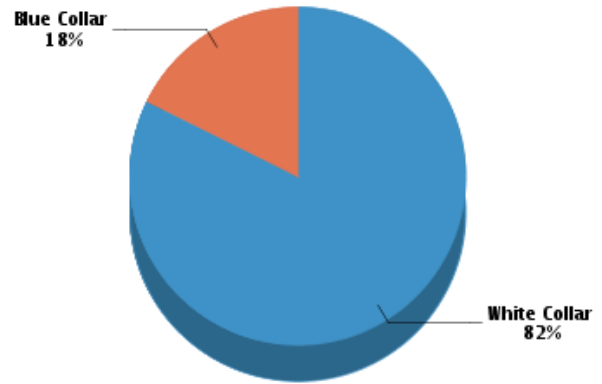

Occupancy

Fair Market Rents

Quality of Life

Workers by Industry

Agricultural, Forestry, Fishing:	9
Mining:	2
Construction:	123
Manufacturing:	168
Transportation and Communications:	87
Wholesale Trade:	118
Retail Trade:	1,605
Finance, Insurance and Real Estate:	664
Services:	4,826
Public Administration:	12
Unclassified:	45

Workforce

Household Income

Average Household Income:

$65,576

Average Per Capita Income:

$24,032