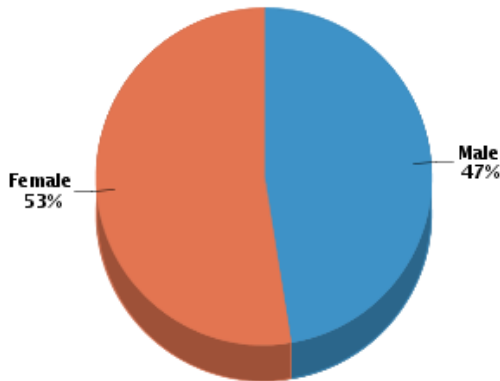

Demographics

Based on ZIP Code: **60645**

Population

Summary

Estimated Population: **43,785**
Population Density (ppl / mile): **19,482**
Median Age: **34.16**

Household

Number of Households: **15,515**
Household Size (ppl): **2.77**
Households w/ Children: **5,339**

Age

Gender

Marital Status

Housing

Summary

Median Home Sale Price: **$85,000**
Median Dwelling Age: **49 years**
Median Value of Home Equity: **$286,300**
Median Mortgage Debt: **$138,126**

Stability

Annual Residential Turnover: **14.59%**
5+ Years in Residency: **29.96%**
Median Years in Residency: **2.78**