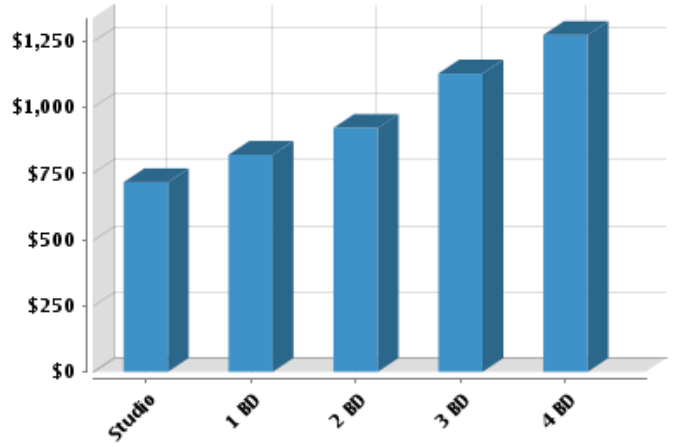

Fair Market Rents

Quality of Life

Workers by Industry

Agricultural, Forestry, Fishing:	9
Mining:	2
Construction:	123
Manufacturing:	168
Transportation and Communications:	87
Wholesale Trade:	118
Retail Trade:	1,605
Finance, Insurance and Real Estate:	664
Services:	4,826
Public Administration:	12
Unclassified:	45