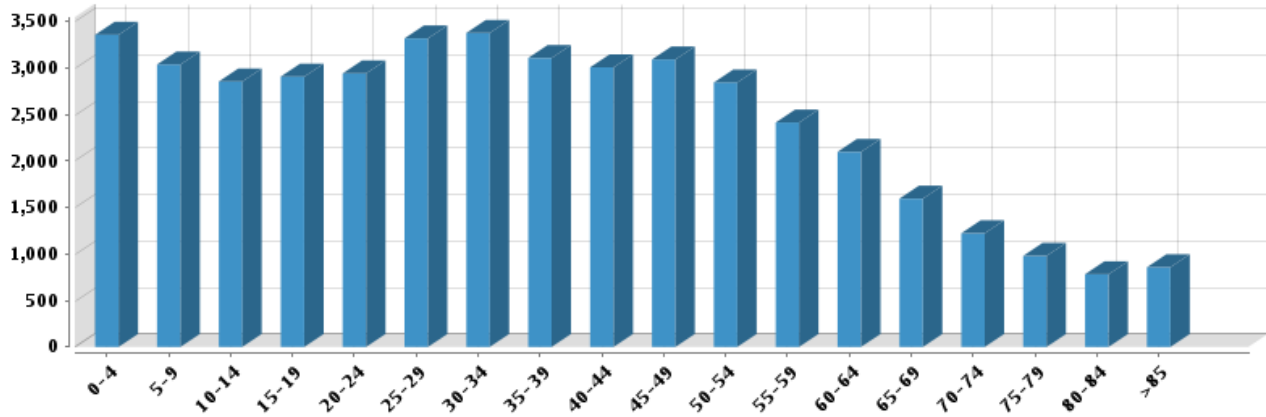

**Demographics**

Based on ZIP Code: **60645**

**Population**

*Summary*

Estimated Population: **43,785**  
 Population Density (ppl / mile): **19,482**  
 Median Age: **34.16**

*Household*

Number of Households: **15,515**  
 Household Size (ppl): **2.77**  
 Households w/ Children: **5,339**

*Age*

*Gender*

*Marital Status*

**Housing**

*Summary*

Median Home Sale Price: **\$85,000**  
 Median Dwelling Age: **49 years**  
 Median Value of Home Equity: **\$286,300**  
 Median Mortgage Debt: **\$138,126**