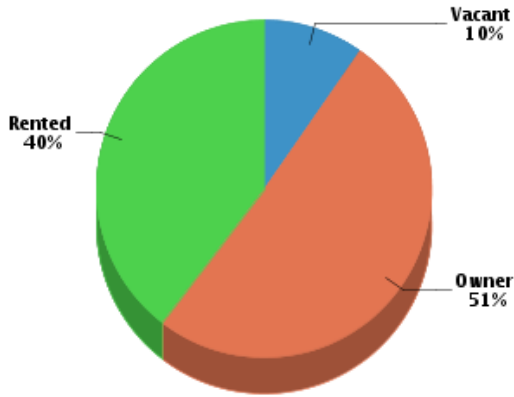

Occupancy

Fair Market Rents

Quality of Life

Workers by Industry

Agricultural, Forestry, Fishing:	9
Mining:	2
Construction:	123
Manufacturing:	168
Transportation and Communications:	87
Wholesale Trade:	118
Retail Trade:	1,605
Finance, Insurance and Real Estate:	664
Services:	4,826
Public Administration:	12
Unclassified:	45

Workforce

Household Income

Average Household Income:

$65,576

Average Per Capita Income:

$24,032