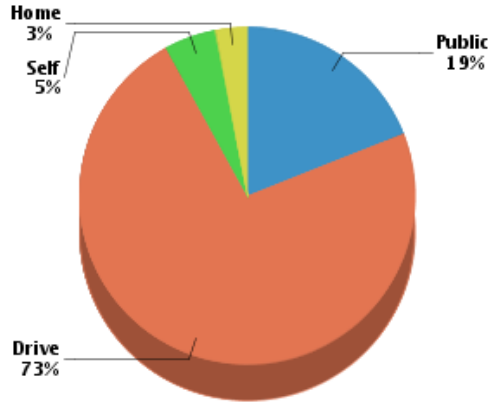

**Workforce**

**Household Income**

Average Household Income:

**\$65,576**

Average Per Capita Income:

**\$24,032**

**Commute Method**

Median Travel Time: **30.46 min**