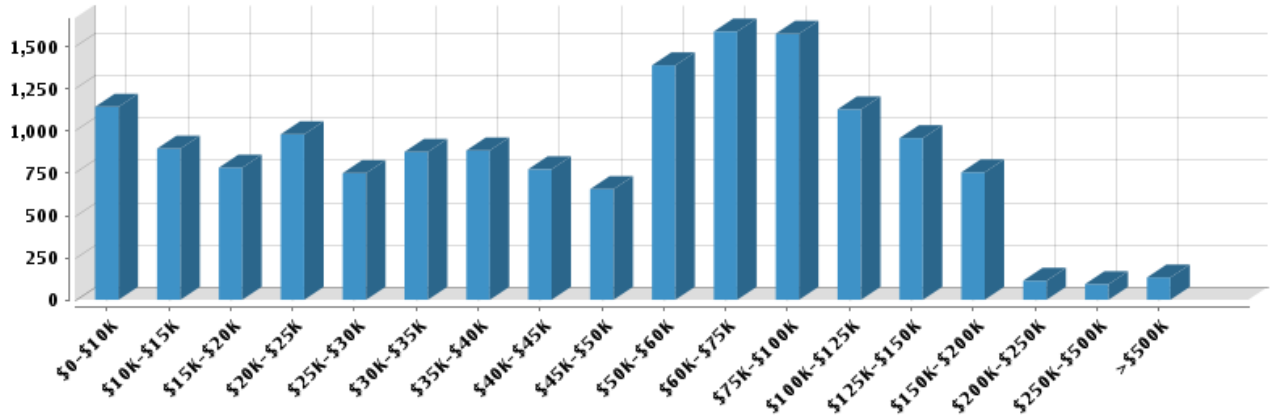

Household Income

Average Household Income:

$65,576

Average Per Capita Income:

$24,032