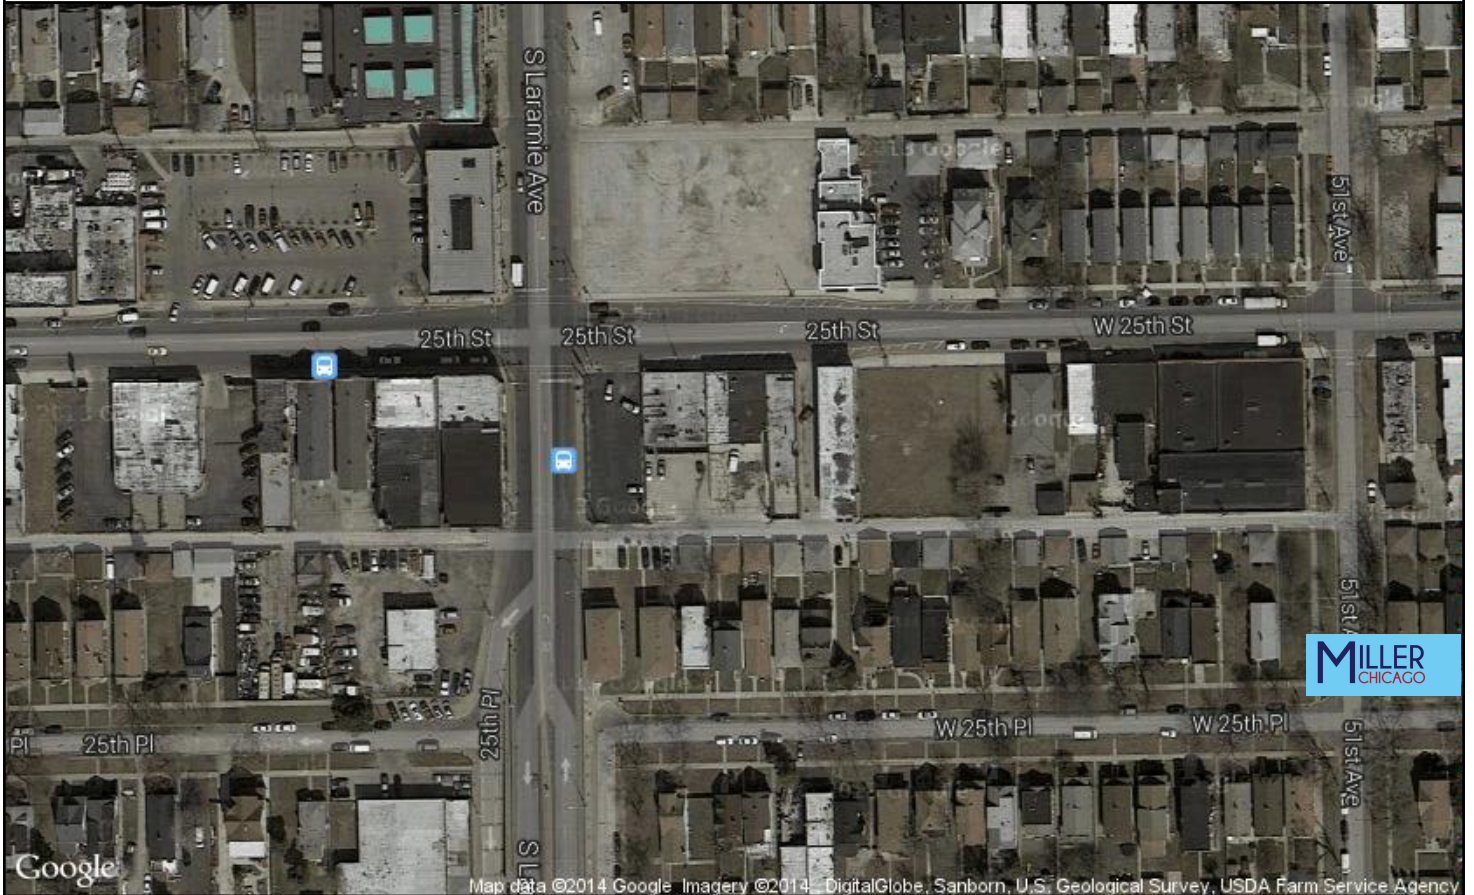

Home-Turf Aerial Image Report for 5135 W 25th, Cicero, IL

Prepared by: Andrea Miller // 312-513-8333

© Home-Turf Marketing Systems, L.L.C. // Visit www.hometurfonline.com or call (800) 689-1652

City Ward#: null

Alderman: null

Nearest Public High Schools:

J Sterling Morton Alternative, 1874 S 54th Ave, 0.7mi NW
J Sterling Morton Freshman Cntr, 1801 55th Ave, 0.8mi NW

Nearest Private High Schools:

Our Lady Of Tepeyac High, 2228 S Whipple, 2.7mi E
Latino Youth Alternative H S, 2200 S Marshall Blvd, 2.8mi E
Fenwick High, 505 Washington Blvd, 3.1mi NW

Nearest Public Elementary Schools:

Sherlock Elem., 5347 W 22nd Pl, 0.4mi NW
Cicero West Elem., 4937 W 23rd St, 0.4mi NE

Nearest Private Elementary Schools:

Mccarrell Christian Acd., 2230 S Laramie Ave, 0.3mi N
St Mary Of Czestochowa, 3001 S 49th Ave, 0.6mi SE

Nearest Daycare Centers:

Happy Days Child Development Ctr, 6304 26th St, 1.4mi W
Children's Center of Cicero Berwyn, 6223 Ogden Ave, 1.6mi SW
Patty Cake In Home Day Care, 1647 Cuyler Ave, 1.7mi NW

Nearest Public Library:

Cicero P.L., 5225 W Cermak Rd, 708-652-8084, 0.4mi N

Nearest Hospital:

Hartgrove Hospital, 520 N.Ridgeway, 1.6mi NW

Nearest Major Grocery Stores:

Sam's Club, 2601 S Cicero Ave, 0.5mi E
Food 4 Less, 3039 S. Cicero Ave., 0.7mi SE
Aldi, 4630 W Cermak Rd, 0.8mi NE

Nearest Movie Theaters:

AMC ShowPlace Cicero 14, 4779 W Cermak, 0.6mi NE
Classic Cinemas North Riverside Mall, 7501 W Cermak Rd, 2.8mi W

Nearest Health Clubs:

Women's Workout World, 6342 Cermak Rd, 1.6mi W
Curves, 2458 S Millard Ave, 1.9mi E

Nearest Starbucks:

2901 S Cicero Ave, 0.7mi SE

Nearest CTA Station:

54/Cermak, Pink, Blue (Express), 0.5mi NW

Nearest Metra

Cicero, 0.4mi E

Nearest Fire

0.2mi W

- Starbucks
- Health Club
- Dog Park
- Day Care
- Major Grocery
- Library
- Hospital
- Post Office
- Theater
- Fire Station
- School
- CTA Station
- Metra Station
- City Park

The address of interest is in the center of this image.

Home-Turf Marketing Systems, L.L.C. and the users of Home-Turf assume no responsibility for any loss or impact resulting from the use of this information. No representations are made regarding the accuracy of the information provided. All data is subject to change and should be verified with local sources.