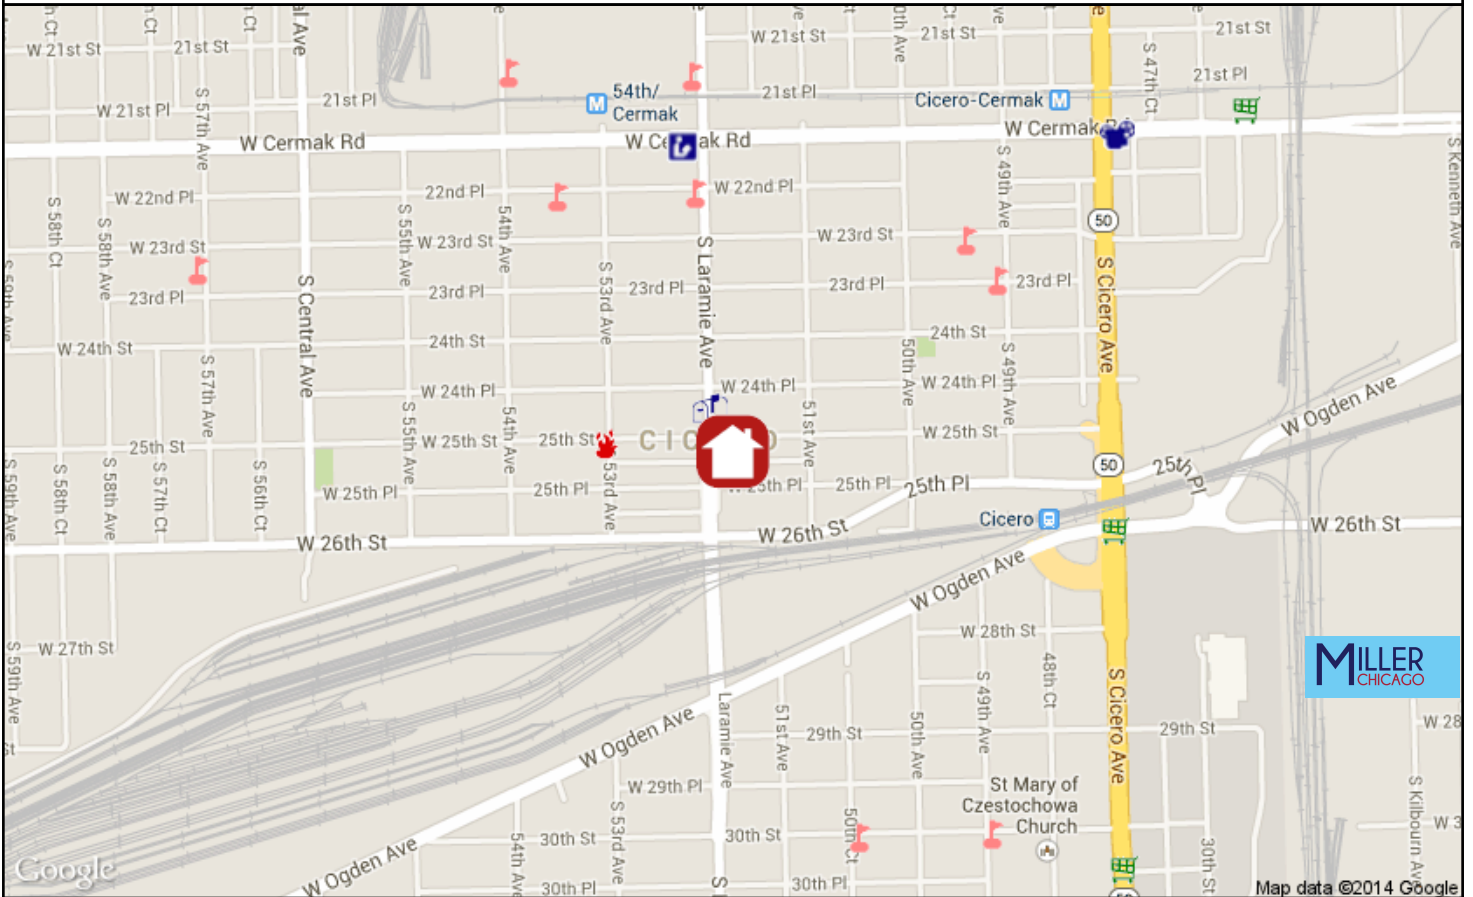

Home-Turf Report for 5135 W 25th, Cicero, IL

Prepared by: Andrea Miller // 312-513-8333

© Home-Turf Marketing Systems, L.L.C. // Visit www.hometurfonline.com or call (800) 689-1652

City Ward#: null

Alderman: null

Nearest Public High Schools:

J Sterling Morton Alternative, 1874 S 54th Ave, 0.7mi NW
J Sterling Morton Freshman Cntr, 1801 55th Ave, 0.8mi NW

Nearest Private High Schools:

Our Lady Of Tepeyac High, 2228 S Whipple, 2.7mi E
Latino Youth Alternative H S, 2200 S Marshall Blvd, 2.8mi E
Fenwick High, 505 Washington Blvd, 3.1mi NW

Nearest Public Elementary Schools:

Sherlock Elem., 5347 W 22nd Pl, 0.4mi NW
Cicero West Elem., 4937 W 23rd St, 0.4mi NE

Nearest Private Elementary Schools:

Mccarrell Christian Acd., 2230 S Laramie Ave, 0.3mi N
St Mary Of Czestochowa, 3001 S 49th Ave, 0.6mi SE

Nearest Daycare Centers:

Happy Days Child Development Ctr, 6304 26th St, 1.4mi W
Children's Center of Cicero Berwyn, 6223 Ogden Ave, 1.6mi SW
Patty Cake In Home Day Care, 1647 Cuyler Ave, 1.7mi NW

Nearest Public Library:

Cicero P.L., 5225 W Cermak Rd, 708-652-8084, 0.4mi N

Nearest Hospital:

Hartgrove Hospital, 520 N.Ridgeway, 1.6mi NW

Nearest Major Grocery Stores:

Sam's Club, 2601 S Cicero Ave, 0.5mi E
Food 4 Less, 3039 S. Cicero Ave., 0.7mi SE
Aldi, 4630 W Cermak Rd, 0.8mi NE

Nearest Movie Theaters:

AMC ShowPlace Cicero 14, 4779 W Cermak, 0.6mi NE
Classic Cinemas North Riverside Mall, 7501 W Cermak Rd, 2.8mi W

Nearest Health Clubs:

Women's Workout World, 6342 Cermak Rd, 1.6mi W
Curves, 2458 S Millard Ave, 1.9mi E

Nearest Starbucks:

2901 S Cicero Ave, 0.7mi SE

Nearest CTA Station:

54/Cermak, Pink, Blue (Express), 0.5mi NW

Nearest Metra

Cicero, 0.4mi E

Nearest Fire

0.2mi W

- Starbucks
- Health Club
- Dog Park
- Day Care
- Major Grocery
- Library
- Hospital
- Post Office
- Theater
- Fire Station
- School
- CTA Station
- Metra Station
- City Park

Home-Turf Marketing Systems, L.L.C. and the users of Home-Turf assume no responsibility for any loss or impact resulting from the use of this information. No representations are made regarding the accuracy of the information provided. All data is subject to change and should be verified with local sources.