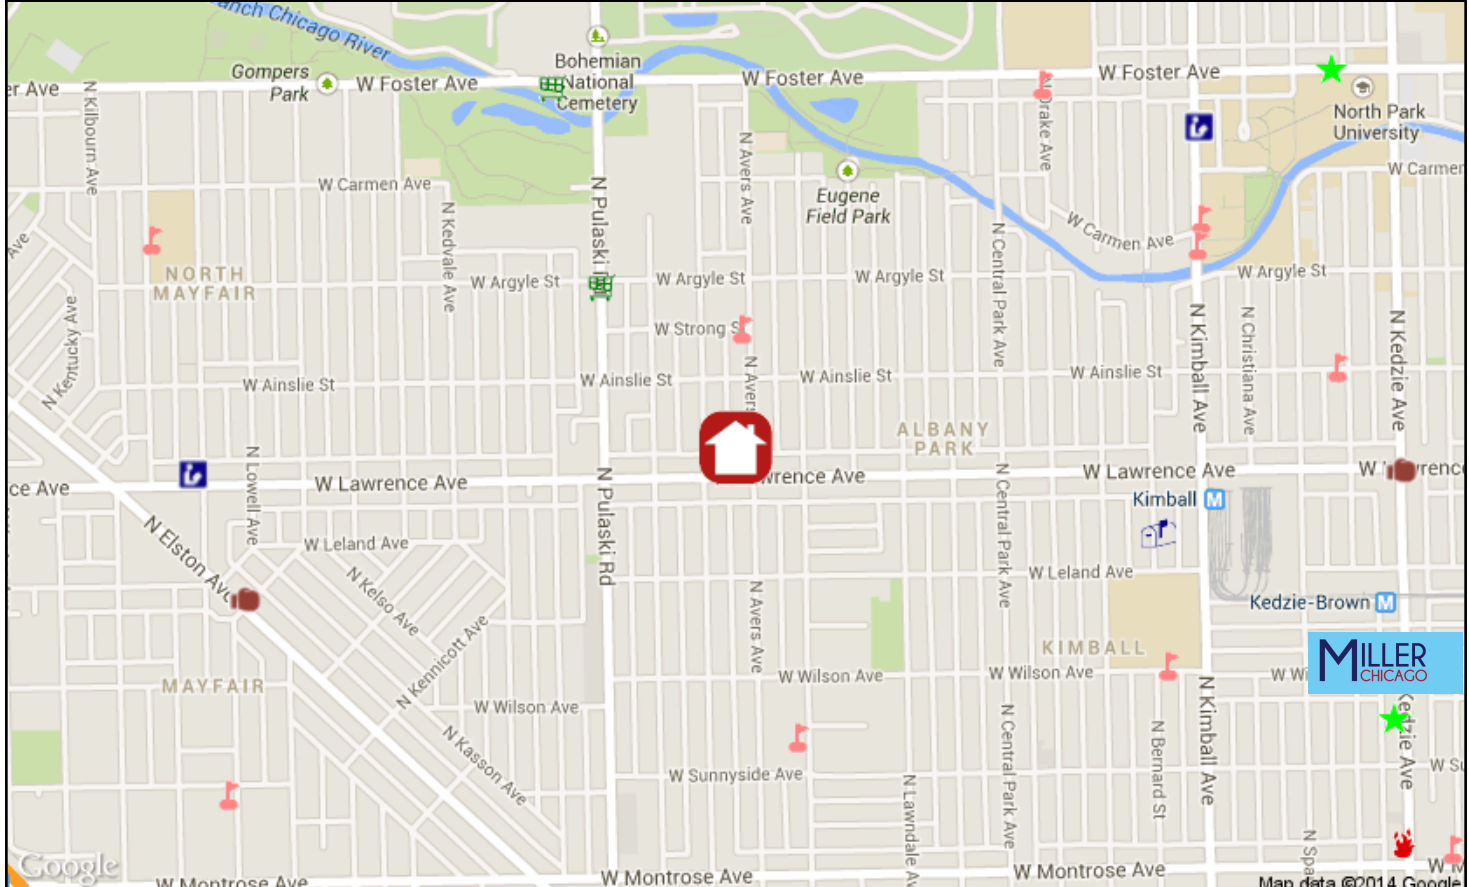

Home-Turf Report for 4812 N Avers Ave Chicago, IL

Prepared by: Andrea Miller // 312-513-8333

© Home-Turf Marketing Systems, L.L.C. // Visit www.hometurfonline.com or call (800) 689-1652

City Ward#: 39

Alderman: Margaret Laurino
4404 W. Lawrence Ave., 60630, 773-736-5594

Nearest Public High Schools:

Roosevelt High, 3436 W Wilson Av, 0.6mi SE
Von Steuben Hs, 5039 N Kimball Av, 0.7mi NE

Nearest Private High Schools:

Telshe High, 3535 W Foster Ave, 0.6mi NE
Lydia Urban Acd., 4300 W Irving Park, 1.2mi SW
Lawrence Hall Youth Services, 4833 N Francisco Ave, 1.3mi E

Nearest Public Elementary Schools:

Volta Elem., 4950 N Avers Av, 0.1mi N
Haugan Elem., 4540 N Hamlin Av, 0.4mi S

Nearest Private Elementary Schools:

St Edward, 4343 W Sunnyside Ave, 0.8mi SW
Wonder Montessori, 5644 N Pulaski Rd, 1.0mi N

Nearest Daycare Centers:

KinderCare Learning Center, 3855 N. Elston, 1.3mi S
Fairlyland Nursery School, 4350 N Milwaukee Ave, 1.6mi SW
Little Angels Day Care II, 5117 N Lincoln Ave, 1.7mi E

Nearest Public Library:

Mayfair Branch, 4400 W Lawrence Ave, 312-744-1254, 0.7mi W

Nearest Hospital:

Swedish Covenant Hospital, 5145 N California Ave, 1.4mi E

Nearest Major Grocery Stores:

Aldi, 5001 N Pulaski Rd, 0.3mi NW
Jewel, 4042 W Foster Ave, 0.5mi NW
Tony's Finer Foods, 4137 N Elston Ave, 0.9mi S

Nearest Movie Theaters:

Davis Theatre, 4614 N Lincoln Ave, 2.0mi E
Logan Theatre, 2646 N Milwaukee Ave, 2.8mi S

Nearest Health Clubs:

X Sport Fitness, 4677 N Elston Ave, 0.6mi W
Curves, 3701 W Irving Park Rd, 1.1mi S

Nearest Starbucks:

4830 N. Pulaski Rd., Suite A, 0.2mi W

Nearest CTA Station:

Kimball, Brown Line, 0.6mi E

Nearest Metra

Irving Park, 1.1mi S

Nearest Fire

1.0mi SE

- ★ Starbucks
- 🏠 Health Club
- 🐕 Dog Park
- 🚒 Day Care
- 🏬 Major Grocery
- 📖 Library
- 🏥 Hospital
- 📧 Post Office
- 🎭 Theater
- 🚒 Fire Station
- 🎓 School
- 🚇 CTA Station
- 🚎 Metra Station
- 🌳 City Park