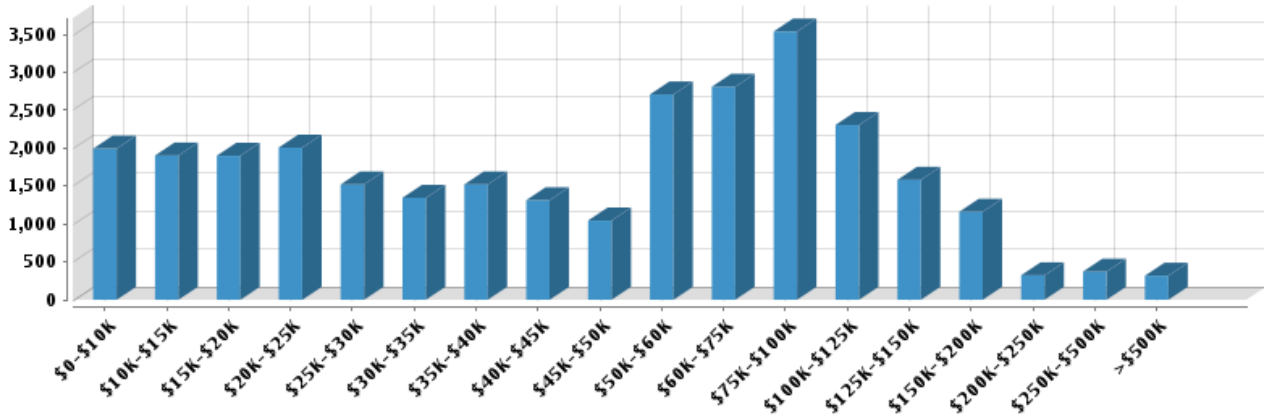

Household Income

Average Household Income: **$68,213**

Average Per Capita Income: **$26,200**