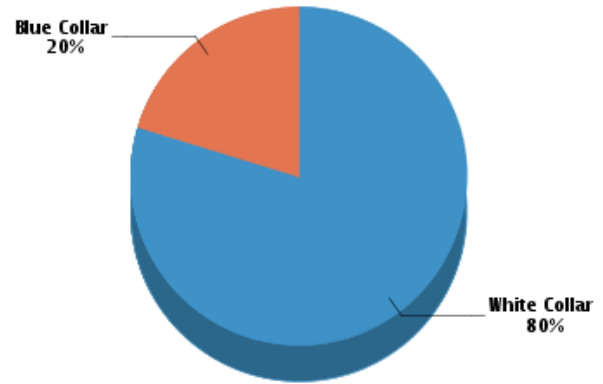

Quality of Life

Workers by Industry

Agricultural, Forestry, Fishing:	64
Construction:	601
Manufacturing:	1,338
Transportation and Communications:	666
Wholesale Trade:	229
Retail Trade:	3,605
Finance, Insurance and Real Estate:	1,084
Services:	11,591
Public Administration:	474
Unclassified:	83

Workforce

Household Income

Average Household Income: **$68,213**

Average Per Capita Income: **$26,200**