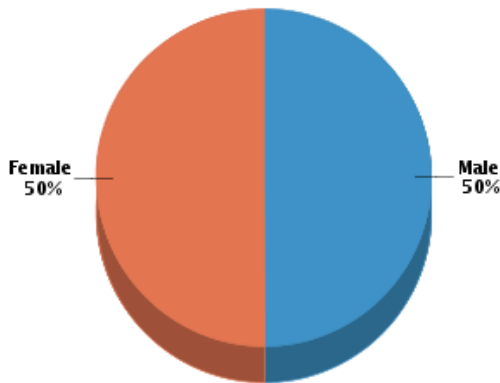

Demographics

Based on ZIP Code: **60625**

Population

Summary

Estimated Population: **79,831**
 Population Growth (since 2000): **-12%**
 Population Density (ppl / mile): **21,803**
 Median Age: **34.66**

Household

Number of Households: **29,678**
 Household Size (ppl): **2.62**
 Households w/ Children: **9,502**

Age

Gender

Marital Status

Housing

Summary

Median Home Sale Price: **\$220,000**
 Median Dwelling Age: **60 years**
 Median Value of Home Equity: **\$274,510**
 Median Mortgage Debt: **\$132,587**