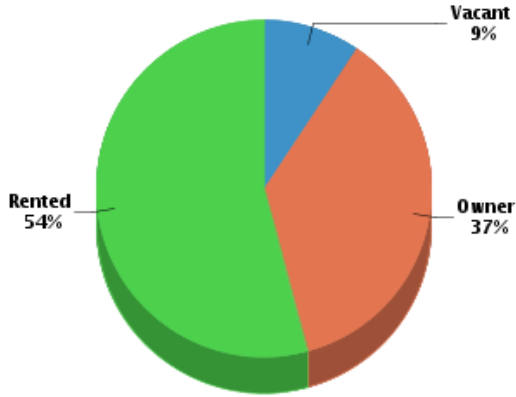

Quality of Life

Workers by Industry

Agricultural, Forestry, Fishing:	64
Construction:	601
Manufacturing:	1,338
Transportation and Communications:	666
Wholesale Trade:	229
Retail Trade:	3,605
Finance, Insurance and Real Estate:	1,084
Services:	11,591
Public Administration:	474
Unclassified:	83