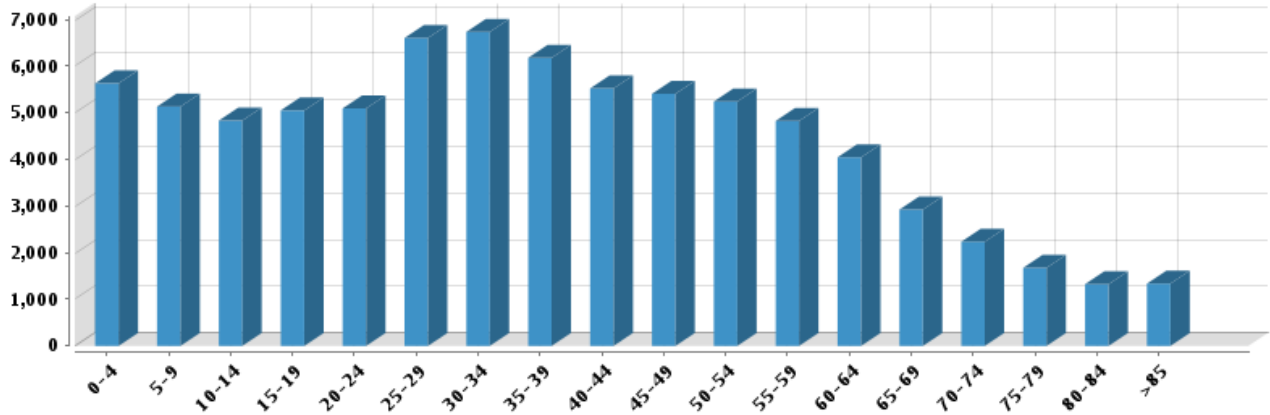

Demographics

Based on ZIP Code: **60625**

Population

Summary

Estimated Population: **79,831**
 Population Growth (since 2000): **-12%**
 Population Density (ppl / mile): **21,803**
 Median Age: **34.66**

Household

Number of Households: **29,678**
 Household Size (ppl): **2.62**
 Households w/ Children: **9,502**

Age

Gender

Marital Status

Housing

Summary

Median Home Sale Price: **\$220,000**
 Median Dwelling Age: **60 years**
 Median Value of Home Equity: **\$274,510**
 Median Mortgage Debt: **\$132,587**