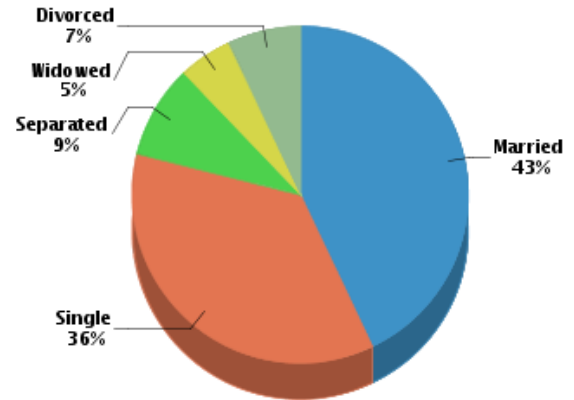

Demographics

Based on ZIP Code: **60625**

Population

Summary

Estimated Population: **79,831**
 Population Growth (since 2000): **-12%**
 Population Density (ppl / mile): **21,803**
 Median Age: **34.66**

Household

Number of Households: **29,678**
 Household Size (ppl): **2.62**
 Households w/ Children: **9,502**

Age

Gender

Marital Status

Housing

Summary

Median Home Sale Price: **\$220,000**
 Median Dwelling Age: **60 years**
 Median Value of Home Equity: **\$274,510**
 Median Mortgage Debt: **\$132,587**