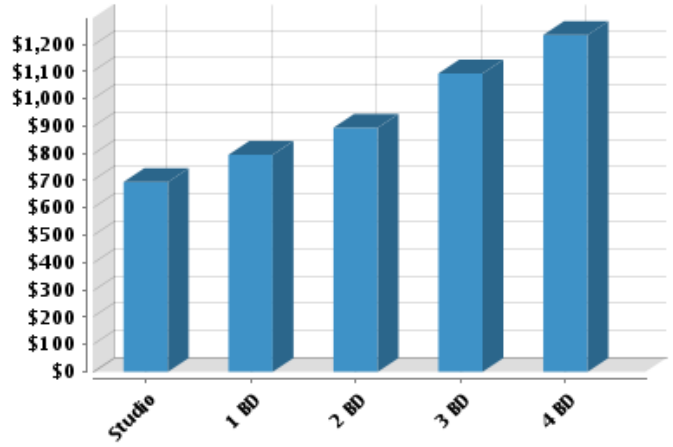

Quality of Life

Workers by Industry

Agricultural, Forestry, Fishing:	64
Construction:	601
Manufacturing:	1,338
Transportation and Communications:	666
Wholesale Trade:	229
Retail Trade:	3,605
Finance, Insurance and Real Estate:	1,084
Services:	11,591
Public Administration:	474
Unclassified:	83