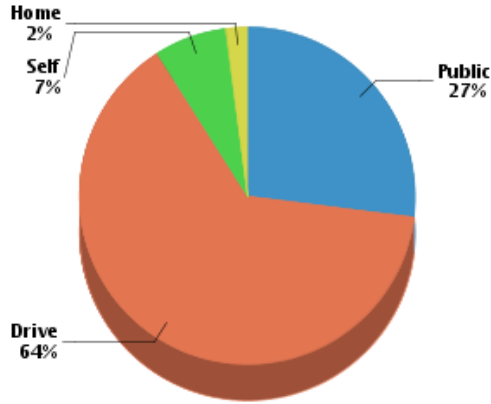

Workforce

Household Income

Average Household Income: **\$68,213**

Average Per Capita Income: **\$26,200**

Commute Method

Median Travel Time: **32.4 min**

Weather

January High Temp (avg °F):	29.6
January Low Temp (avg °F):	14.3
July High Temp (avg °F):	83.5
July Low Temp (avg °F):	63.2
Annual Precipitation (inches):	36.27

Education

Educational Climate Index (1)

Highest Level Attained

Less than 9th grade:	7,307
Some High School:	5,113
High School Graduate:	9,131
Some College:	7,607
Associate Degree:	2,744
Bachelor's Degree:	13,299
Graduate Degree:	8,879