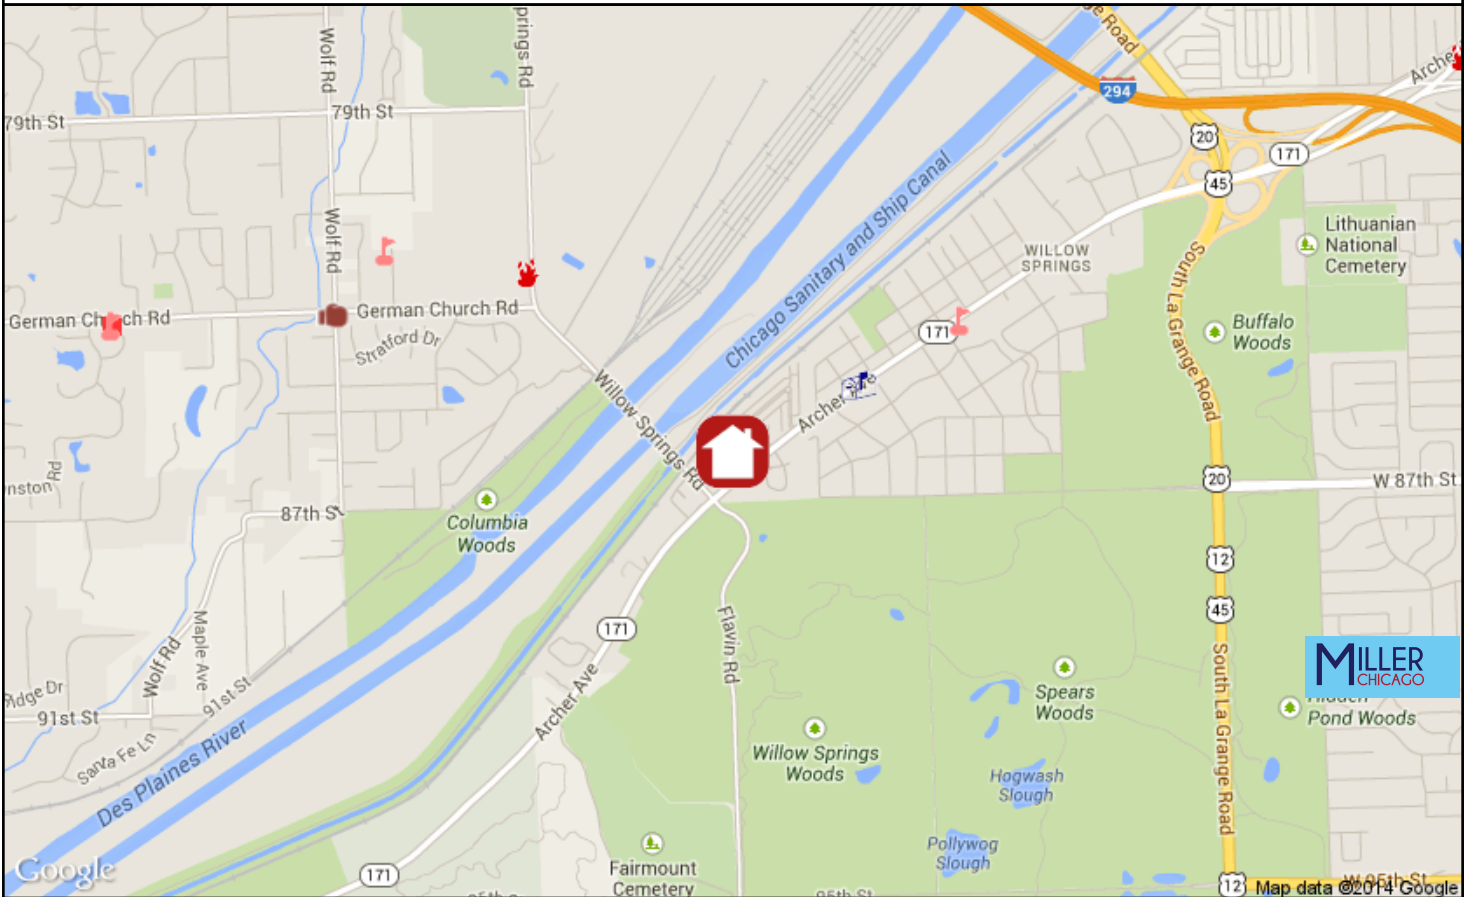

Home-Turf Report for 400 Village Circle Willow Springs, IL

Prepared by: Andrea Miller // 312-513-8333

© Home-Turf Marketing Systems, L.L.C. // Visit www.hometurfonline.com or call (800) 689-1652

High School District:

ARGO COM. HIGH SCHOOL DIST. 217

Grade School District:

WILLOW SPRINGS SCHOOL DIST. 108

Nearest Public High School(s) in District:

Argo High, 7329 W 63rd St, 4.8mi NE

Nearest Private High Schools:

Nazareth Acd., 1209 W Ogden Ave, 5.9mi N

St Laurence High, 5556 W 77th St, 6.1mi E

Mount Assisi Acd., 13860 Main St, 6.1mi SW

Nearest Public Elementary School(s) in District:

Willow Springs Elem., 8345 Archer Ave, 0.7mi NE

Nearest Public Middle School(s) in District:

Nearest Private Elementary Schools:

Trinity Lutheran, 11503 German Church, 1.6mi W

St Patricia, 9000 S 86th Ave, 2.3mi E

Nearest Daycare Centers:

Precious Years Children's, 8531 S 88th Ave, 2.0mi E

The Achievement Centers, 6425 Willow Springs Rd, 2.7mi N

YMCA Child Development, 7010 S County Line Rd, 2.9mi NW

Nearest Public Library:

Justice P.L.D., 7641 Oak Grove Ave, 708-496-1790, 2.2mi NE

Nearest Hospital:

RML Specialty Hospital, 5601 S County Line Rd, 4.2mi NW

Nearest Major Grocery Stores:

Dominick's, 6704 Joliet Rd, 2.5mi N

Fairplay, 8631 W 95th St, 2.5mi SE

Aldi, 9930 Joliet Rd, 3.2mi N

Nearest Movie Theaters:

AMC Loews Quarry Cinemas 14, 9201 W 63rd St, 3.1mi N

AMC Loews Chicago Ridge 6, 500 Chicago Ridge Mall, 4.9mi E

Nearest Health Clubs:

Chalet Sports Core, 8300 Wolf Rd, 1.1mi W

Curves, 8725 W 95th St, 2.4mi SE

Nearest Golf Course:

Edgewood Valley CC, 901 S Edgewood Ave, 1.5mi NW

Nearest Starbucks:

515 Village Center Dr., 2.3mi NW

Nearest CTA Station:

Midway, Orange Line, 8.0mi NE

Nearest Metra

Willow Springs, 0.1mi W

Nearest Fire

0.7mi NW

- Starbucks
- Health Club
- Golf Course
- Dog Park
- Day Care
- Major Grocery
- Library
- Hospital
- Post Office
- Theater
- Fire Station
- School
- CTA Station
- Metra Station
- City Park

Home-Turf Marketing Systems, L.L.C. and the users of Home-Turf assume no responsibility for any loss or impact resulting from the use of this information. No representations are made regarding the accuracy of the information provided. All data is subject to change and should be verified with local sources.