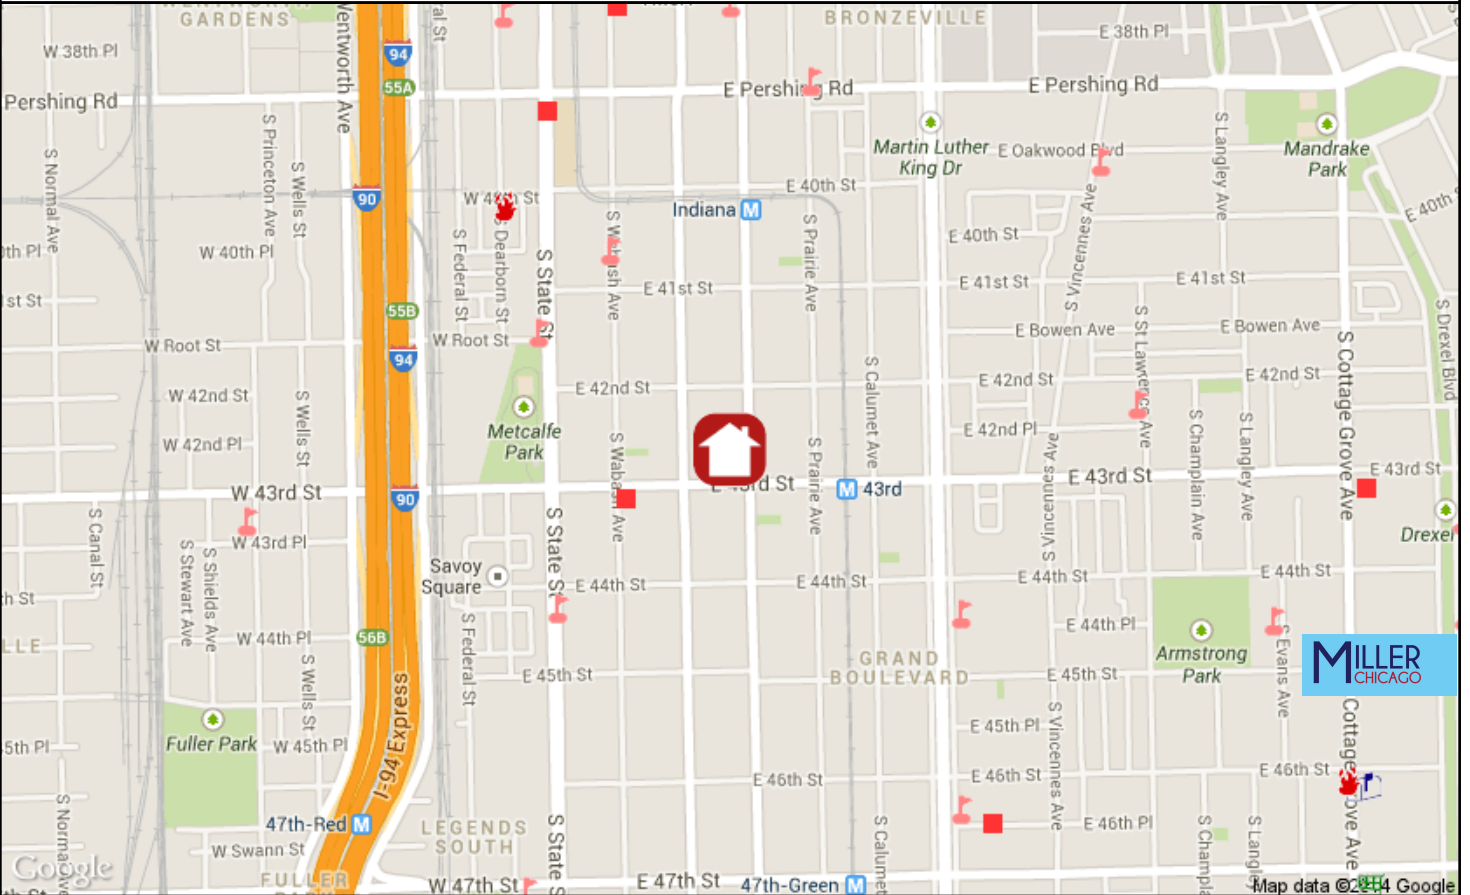

Home-Turf Report for 4238 S Indiana St Chicago, IL

Prepared by: Andrea Miller // 312-513-8333

© Home-Turf Marketing Systems, L.L.C. // Visit www.hometurfonline.com or call (800) 689-1652

City Ward#: 3

Alderman: Pat Dowell
5046 S. State St., 60609, 773-373-9273

Nearest Public High Schools:

Las Casas Occupational Hs, 8 W Root St, 0.3mi NW
Phillips Acad. High, 244 E Pershing Rd, 0.5mi N

Nearest Private High Schools:

Bronzeville Alternative, 4622 S M L King Dr, 0.5mi SE
De La Salle Institute, 3455 S Wabash Ave, 1.0mi N
Hales Franciscan High, 4930 Cottage Grv Ave, 1.1mi SE

Nearest Public Elementary Schools:

Mccorkle Elem., 4421 S State St, 0.3mi SW
Mollison Elem., 4415 S King Dr, 0.4mi SE

Nearest Private Elementary Schools:

St Elizabeth, 4052 S Wabash Ave, 0.3mi NW
Range Mem. Day, 3806 S Indiana Ave, 0.6mi N

Nearest Daycare Centers:

Ada S. McKinley - Maggie Drummond Child Care Ctr, 4301 S Wabash Ave, 0.2mi W
Ida B Wells at Dawson Early Learning Ctr - CNH, 3901 S State St, 0.5mi NW
Ada S. McKinley - St. Thomas Child Care, 3801 S Wabash Ave, 0.6mi N

Nearest Public Library:

Hall, 4801 S Michigan Ave, 312-747-2541, 0.7mi S

Nearest Hospital:

Provident Hospital of Cook County, 500 E 51st St, 1.1mi S

Nearest Major Grocery Stores:

Save-A-Lot, 4701 S Cottage Grove Ave, 1.0mi SE
Jewel, 443 E 34th St, 1.1mi N
Fairplay, 4640 S Halsted St, 1.3mi W

Nearest Movie Theaters:

FunAsia Devon, 6341 N McCormick Rd, 2.3mi N
Doc Films, 1212 E 59th St, 2.4mi SE

Nearest Health Clubs:

YMCA, 3763 S Wabash Ave, 0.6mi N
Bally Total Fitness, 1301 E 47th St, 1.5mi E

Nearest Starbucks:

3506 S. State St., 1.0mi N

Nearest CTA Station:

43rd, Green Line, 0.2mi E

Nearest Metra

47th Street, 1.7mi E

Nearest Fire

0.4mi NW

- Starbucks
- Health Club
- Dog Park
- Day Care
- Major Grocery
- Library
- Hospital
- Post Office
- Theater
- Fire Station
- School
- CTA Station
- Metra Station
- City Park

Home-Turf Marketing Systems, L.L.C. and the users of Home-Turf assume no responsibility for any loss or impact resulting from the use of this information. No representations are made regarding the accuracy of the information provided. All data is subject to change and should be verified with local sources.