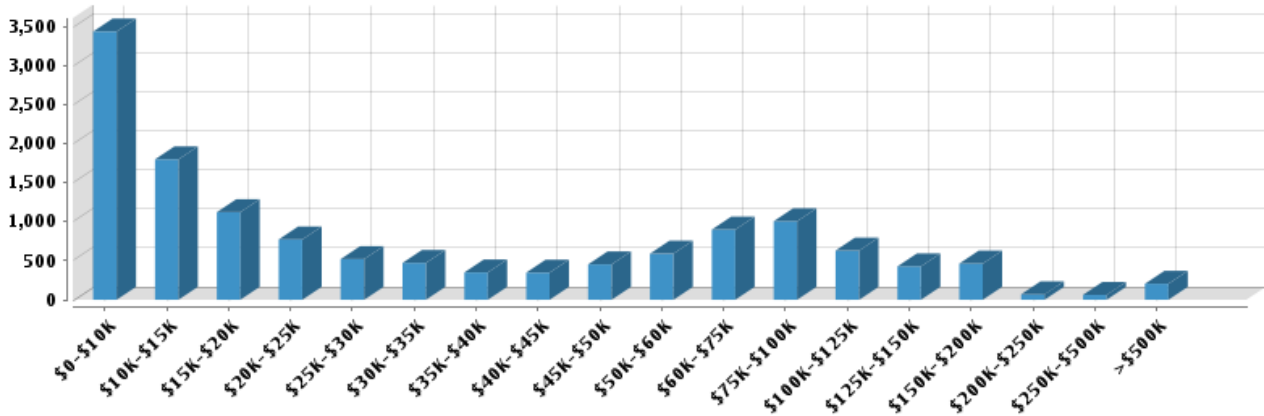

Household Income

Average Household Income: **$51,383**

Average Per Capita Income: **$24,499**