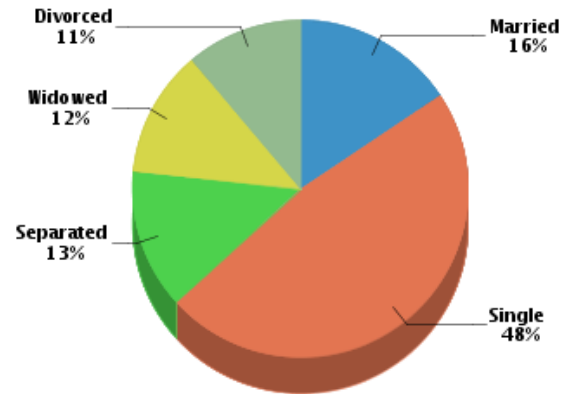

Demographics

Based on ZIP Code: **60653**

Population

Summary

Estimated Population: **29,750**
 Population Growth (since 2000): **-11%**
 Population Density (ppl / mile): **12,460**
 Median Age: **34.65**

Household

Number of Households: **13,627**
 Household Size (ppl): **2.13**
 Households w/ Children: **4,353**

Age

Gender

Marital Status

Housing

Summary

Median Home Sale Price: **\$80,500**
 Median Dwelling Age: **45 years**
 Median Value of Home Equity: **\$220,464**
 Median Mortgage Debt: **\$103,464**