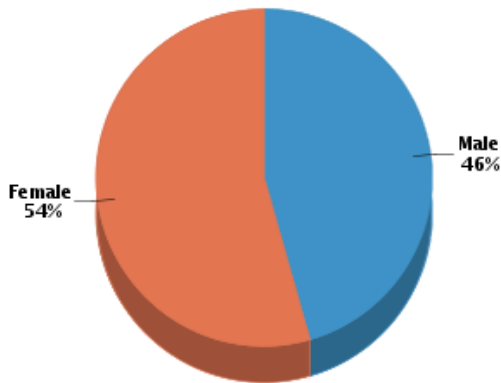

Demographics

Based on ZIP Code: **60653**

Population

Summary

Estimated Population: **29,750**
 Population Growth (since 2000): **-11%**
 Population Density (ppl / mile): **12,460**
 Median Age: **34.65**

Household

Number of Households: **13,627**
 Household Size (ppl): **2.13**
 Households w/ Children: **4,353**

Age

Gender

Marital Status

Housing

Summary

Median Home Sale Price: **\$80,500**
 Median Dwelling Age: **45 years**
 Median Value of Home Equity: **\$220,464**
 Median Mortgage Debt: **\$103,464**