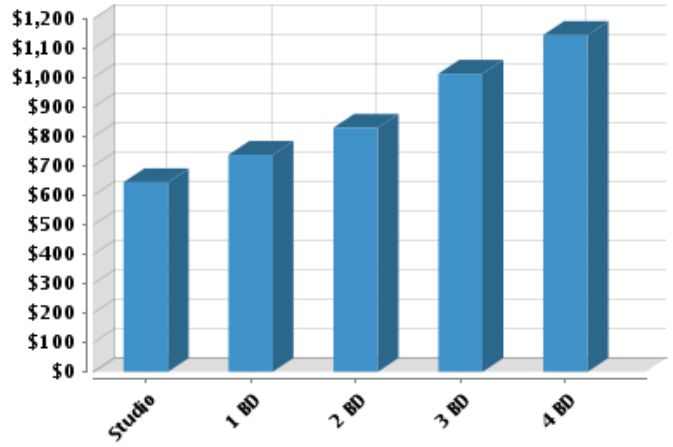

Fair Market Rents

Quality of Life

Workers by Industry

Agricultural, Forestry, Fishing:	4
Construction:	71
Manufacturing:	108
Transportation and Communications:	248
Wholesale Trade:	24
Retail Trade:	579
Finance, Insurance and Real Estate:	633
Services:	3,999
Public Administration:	428
Unclassified:	34