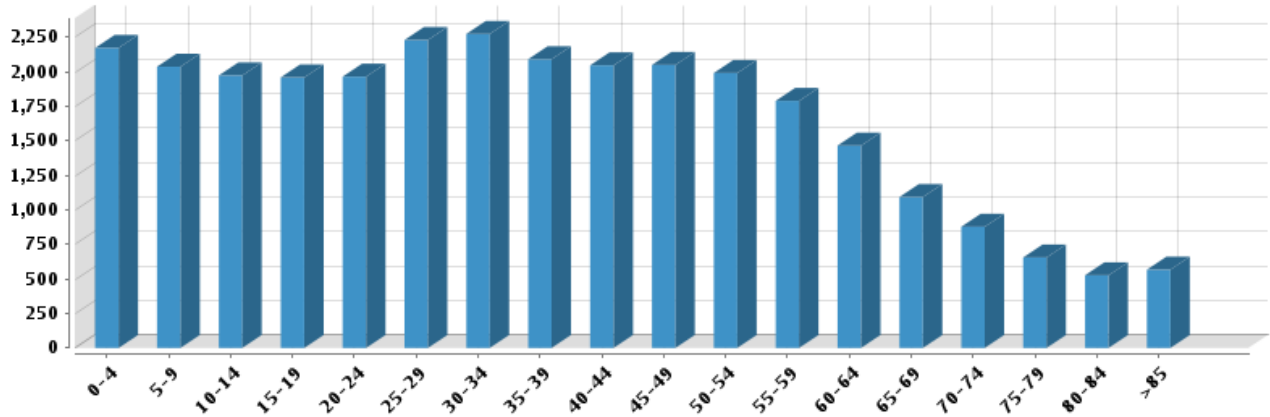

Demographics

Based on ZIP Code: **60653**

Population

Summary

Estimated Population: **29,750**
 Population Growth (since 2000): **-11%**
 Population Density (ppl / mile): **12,460**
 Median Age: **34.65**

Household

Number of Households: **13,627**
 Household Size (ppl): **2.13**
 Households w/ Children: **4,353**

Age

Gender

Marital Status

Housing

Summary

Median Home Sale Price: **\$80,500**
 Median Dwelling Age: **45 years**
 Median Value of Home Equity: **\$220,464**
 Median Mortgage Debt: **\$103,464**