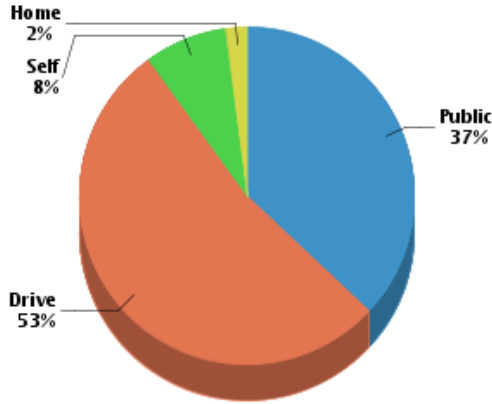

Workforce

Household Income

Average Household Income: **\$51,383**

Average Per Capita Income: **\$24,499**

Commute Method

Weather

| | |
|--------------------------------|--------------|
| January High Temp (avg °F): | 32.2 |
| January Low Temp (avg °F): | 18.3 |
| July High Temp (avg °F): | 84.4 |
| July Low Temp (avg °F): | 66.3 |
| Annual Precipitation (inches): | 38.01 |