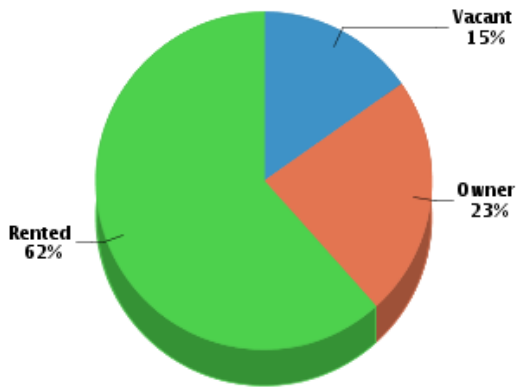

Occupancy

Fair Market Rents

Quality of Life

Workers by Industry

Agricultural, Forestry, Fishing:	4
Construction:	71
Manufacturing:	108
Transportation and Communications:	248
Wholesale Trade:	24
Retail Trade:	579
Finance, Insurance and Real Estate:	633
Services:	3,999
Public Administration:	428
Unclassified:	34

Workforce

Household Income

Average Household Income: **$51,383**

Average Per Capita Income: **$24,499**