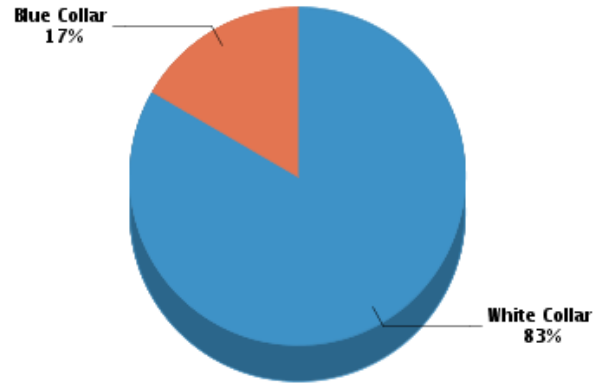

Occupancy

Fair Market Rents

Quality of Life

Workers by Industry

Agricultural, Forestry, Fishing:	4
Construction:	71
Manufacturing:	108
Transportation and Communications:	248
Wholesale Trade:	24
Retail Trade:	579
Finance, Insurance and Real Estate:	633
Services:	3,999
Public Administration:	428
Unclassified:	34

Workforce

Household Income

Average Household Income: **$51,383**

Average Per Capita Income: **$24,499**