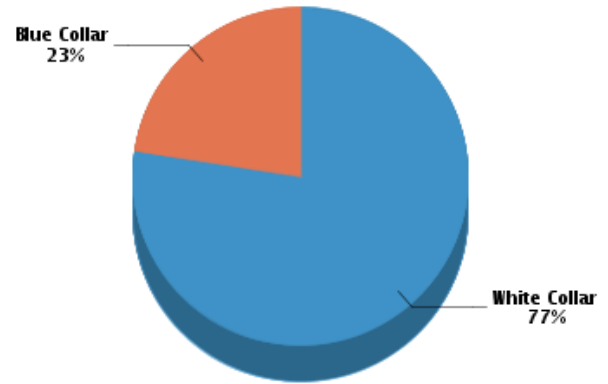

Quality of Life

Workers by Industry

Agricultural, Forestry, Fishing:	84
Mining:	2
Construction:	1,070
Manufacturing:	1,563
Transportation and Communications:	434
Wholesale Trade:	669
Retail Trade:	5,671
Finance, Insurance and Real Estate:	1,238
Services:	7,481
Public Administration:	388
Unclassified:	114

Workforce

Household Income

Average Household Income: **$71,766**

Average Per Capita Income: **$28,715**