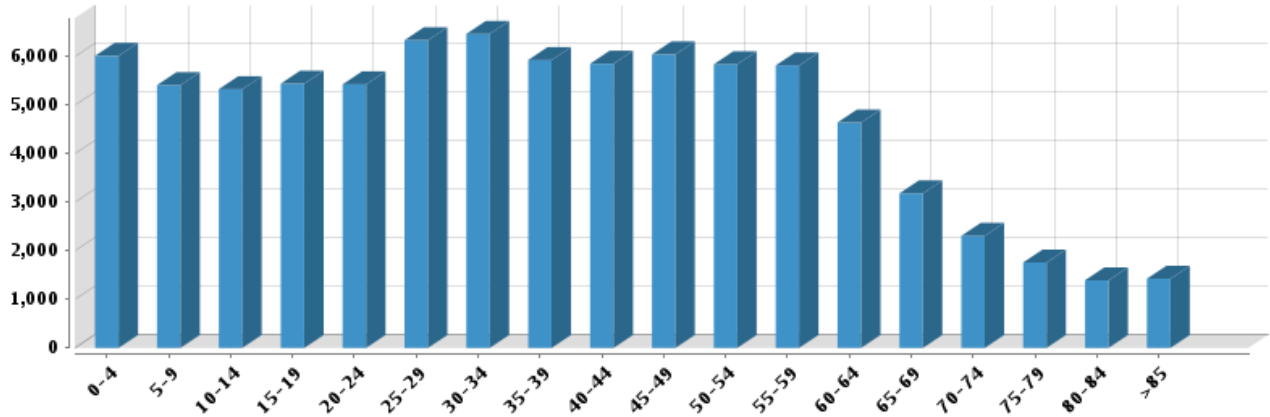

Demographics

Based on ZIP Code: **60647**

Population

Summary

Estimated Population:	84,528
Population Growth (since 2000):	-13%
Population Density (ppl / mile):	22,163
Median Age:	35.59

Household

Number of Households:	33,435
Household Size (ppl):	2.51
Households w/ Children:	10,300

Age

Gender

Marital Status

Housing

Summary

Median Home Sale Price:	\$294,000
Median Dwelling Age:	64 years
Median Value of Home Equity:	\$275,942
Median Mortgage Debt:	\$131,901

Stability

Annual Residential Turnover:	20.36%
5+ Years in Residency:	15.64%
Median Years in Residency:	2.19