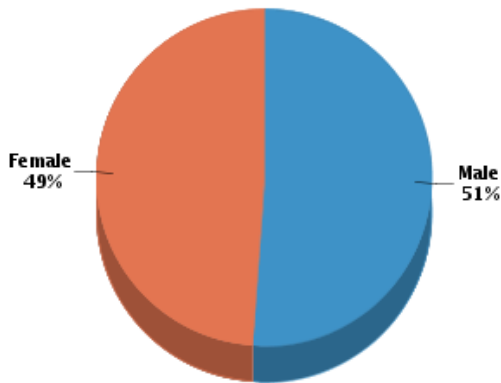

Demographics

Based on ZIP Code: **60647**

Population

Summary

Estimated Population:	84,528
Population Growth (since 2000):	-13%
Population Density (ppl / mile):	22,163
Median Age:	35.59

Household

Number of Households:	33,435
Household Size (ppl):	2.51
Households w/ Children:	10,300

Age

Gender

Marital Status

Housing

Summary

Median Home Sale Price:	$294,000
Median Dwelling Age:	64 years
Median Value of Home Equity:	$275,942
Median Mortgage Debt:	$131,901

Stability

Annual Residential Turnover:	20.36%
5+ Years in Residency:	15.64%
Median Years in Residency:	2.19