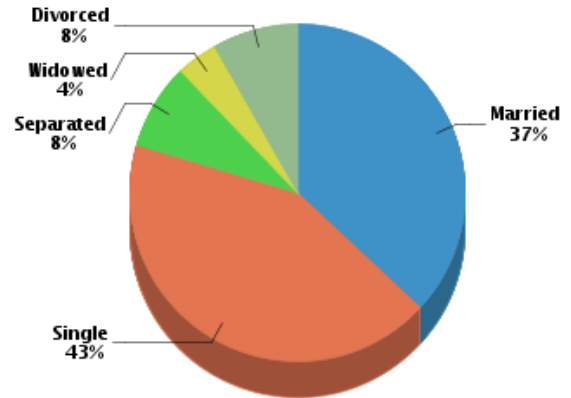

Demographics

Based on ZIP Code: **60647**

Population

Summary

Estimated Population:	84,528
Population Growth (since 2000):	-13%
Population Density (ppl / mile):	22,163
Median Age:	35.59

Household

Number of Households:	33,435
Household Size (ppl):	2.51
Households w/ Children:	10,300

Age

Gender

Marital Status

Housing

Summary

Median Home Sale Price:	\$294,000
Median Dwelling Age:	64 years
Median Value of Home Equity:	\$275,942
Median Mortgage Debt:	\$131,901

Stability

Annual Residential Turnover:	20.36%
5+ Years in Residency:	15.64%
Median Years in Residency:	2.19