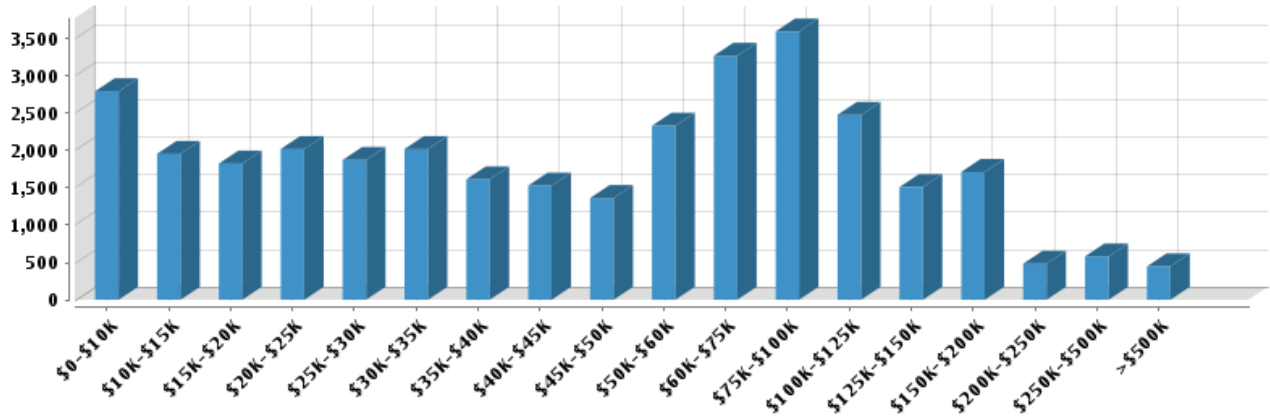

Household Income

Average Household Income: **$71,766**

Average Per Capita Income: **$28,715**