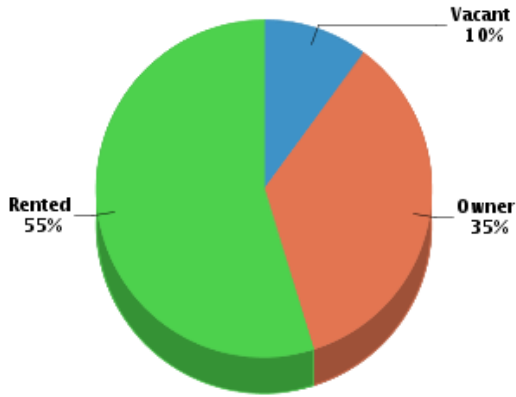

Age

Gender

Marital Status

Housing

Summary

Median Home Sale Price:	\$294,000
Median Dwelling Age:	64 years
Median Value of Home Equity:	\$275,942
Median Mortgage Debt:	\$131,901

Stability

Annual Residential Turnover:	20.36%
5+ Years in Residency:	15.64%
Median Years in Residency:	2.19