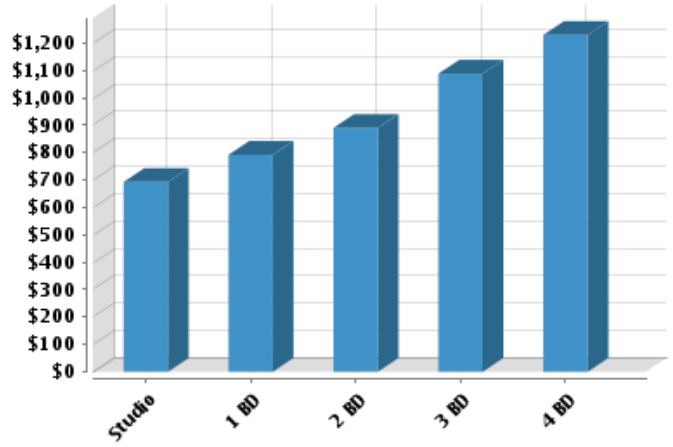

Demographics

Based on ZIP Code: **60647**

Population

Summary

Estimated Population:	84,528
Population Growth (since 2000):	-13%
Population Density (ppl / mile):	22,163
Median Age:	35.59

Household

Number of Households:	33,435
Household Size (ppl):	2.51
Households w/ Children:	10,300

Age

Gender

Marital Status

Housing

Summary

Median Home Sale Price:	\$294,000
Median Dwelling Age:	64 years
Median Value of Home Equity:	\$275,942
Median Mortgage Debt:	\$131,901

Stability

Annual Residential Turnover:	20.36%
5+ Years in Residency:	15.64%
Median Years in Residency:	2.19