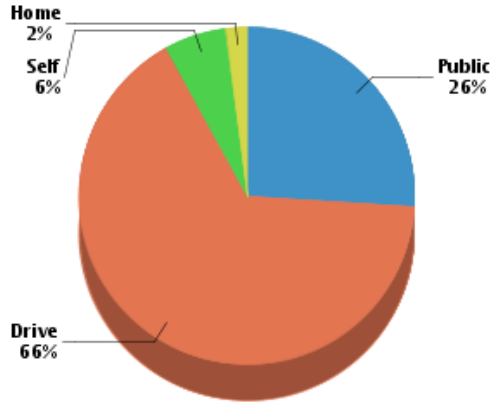

Quality of Life

Workers by Industry

Agricultural, Forestry, Fishing:	84
Mining:	2
Construction:	1,070
Manufacturing:	1,563
Transportation and Communications:	434
Wholesale Trade:	669
Retail Trade:	5,671
Finance, Insurance and Real Estate:	1,238
Services:	7,481
Public Administration:	388
Unclassified:	114

Workforce

Household Income

Average Household Income: **\$71,766**

Average Per Capita Income: **\$28,715**

Commute Method

Median Travel Time: **31.08 min**

Weather

January High Temp (avg °F):	32.2
January Low Temp (avg °F):	18.3
July High Temp (avg °F):	84.4
July Low Temp (avg °F):	66.3
Annual Precipitation (inches):	38.01