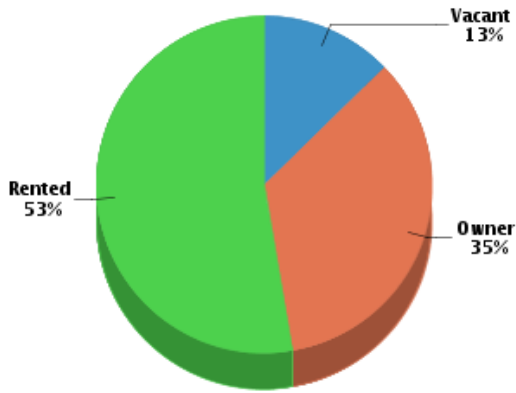

Quality of Life

Workers by Industry

Agricultural, Forestry, Fishing:	34
Mining:	4
Construction:	1,244
Manufacturing:	5,129
Transportation and Communications:	1,852
Wholesale Trade:	4,493
Retail Trade:	6,854
Finance, Insurance and Real Estate:	973
Services:	9,093
Public Administration:	1,238
Unclassified:	169