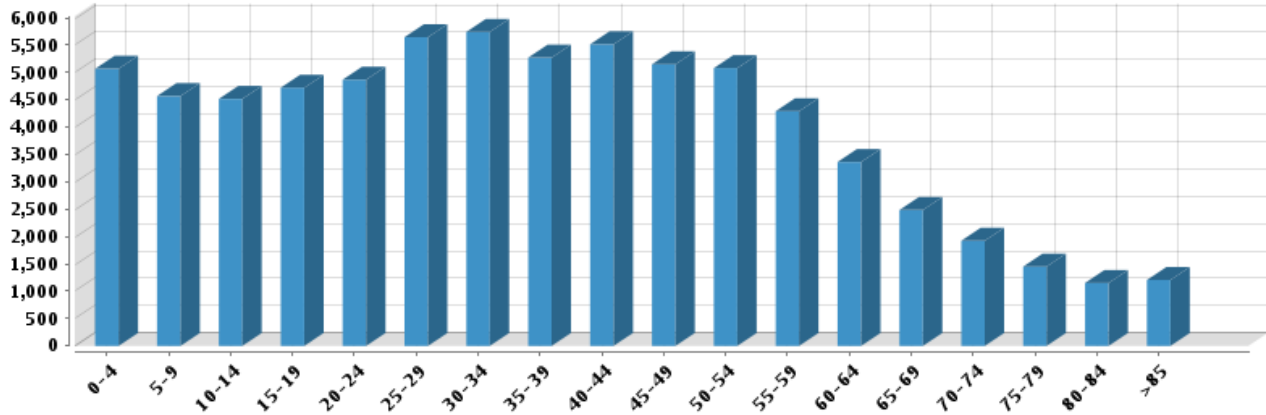

Demographics

Based on ZIP Code: **60608**

Population

Summary

Estimated Population: **72,013**
 Population Growth (since 2000): **-13%**
 Population Density (ppl / mile): **11,351**
 Median Age: **34.83**

Household

Number of Households: **24,927**
 Household Size (ppl): **2.82**
 Households w/ Children: **9,339**

Age

Gender

Marital Status

Housing

Summary

Median Home Sale Price: **\$171,500**
 Median Dwelling Age: **66 years**
 Median Value of Home Equity: **\$232,833**
 Median Mortgage Debt: **\$113,170**