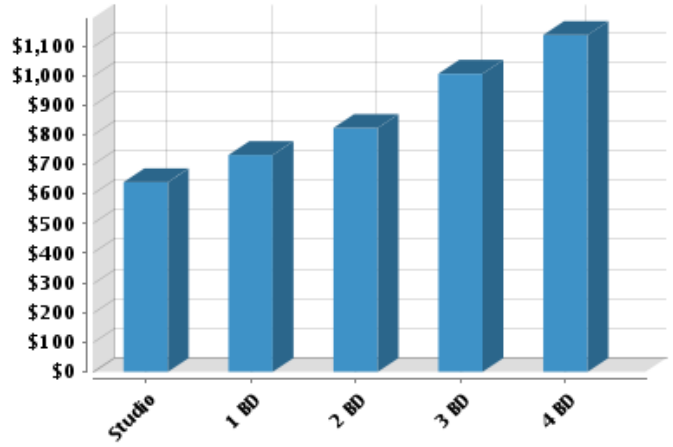

Quality of Life

Workers by Industry

Agricultural, Forestry, Fishing:	34
Mining:	4
Construction:	1,244
Manufacturing:	5,129
Transportation and Communications:	1,852
Wholesale Trade:	4,493
Retail Trade:	6,854
Finance, Insurance and Real Estate:	973
Services:	9,093
Public Administration:	1,238
Unclassified:	169