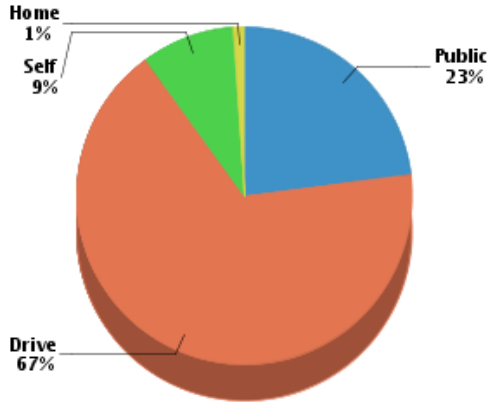

Workforce

Household Income

Average Household Income: **\$50,708**

Average Per Capita Income: **\$18,259**

Commute Method

Median Travel Time: **30.42 min**

Weather

January High Temp (avg °F):	32.2
January Low Temp (avg °F):	18.3
July High Temp (avg °F):	84.4
July Low Temp (avg °F):	66.3
Annual Precipitation (inches):	38.01