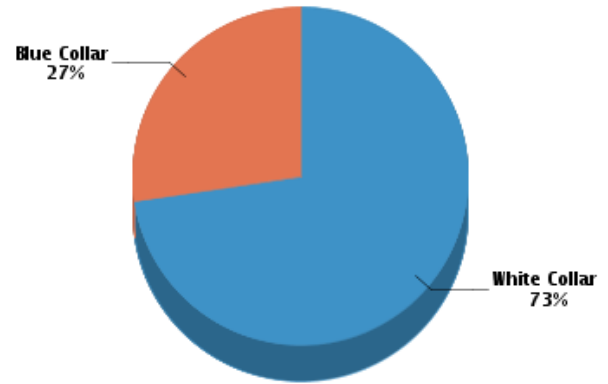

Quality of Life

Workers by Industry

Agricultural, Forestry, Fishing:	34
Mining:	4
Construction:	1,244
Manufacturing:	5,129
Transportation and Communications:	1,852
Wholesale Trade:	4,493
Retail Trade:	6,854
Finance, Insurance and Real Estate:	973
Services:	9,093
Public Administration:	1,238
Unclassified:	169

Workforce

Household Income

Average Household Income: **$50,708**

Average Per Capita Income: **$18,259**