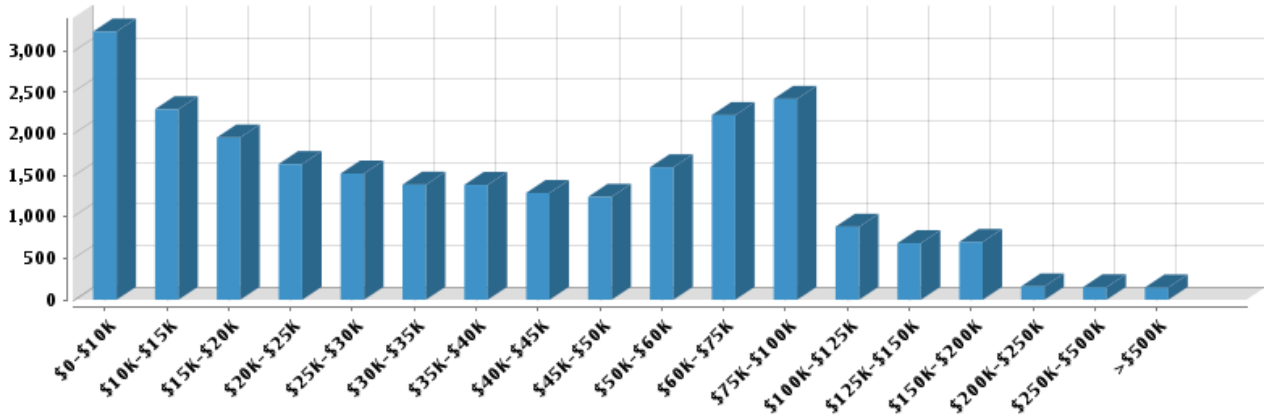

Household Income

Average Household Income: **$50,708**

Average Per Capita Income: **$18,259**