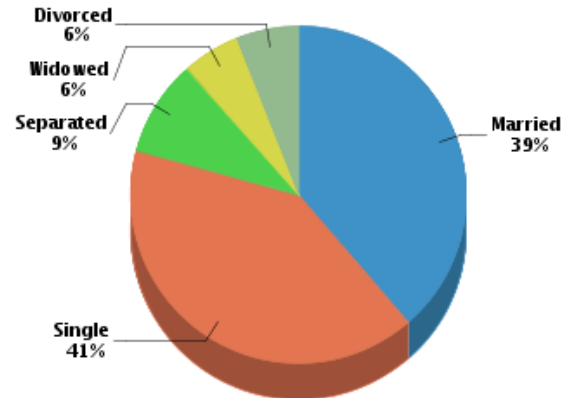

Demographics

Based on ZIP Code: **60608**

Population

Summary

Estimated Population: **72,013**
 Population Growth (since 2000): **-13%**
 Population Density (ppl / mile): **11,351**
 Median Age: **34.83**

Household

Number of Households: **24,927**
 Household Size (ppl): **2.82**
 Households w/ Children: **9,339**

Age

Gender

Marital Status

Housing

Summary

Median Home Sale Price: **\$171,500**
 Median Dwelling Age: **66 years**
 Median Value of Home Equity: **\$232,833**
 Median Mortgage Debt: **\$113,170**