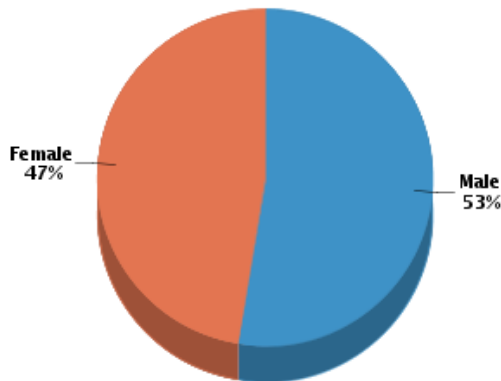

Demographics

Based on ZIP Code: **60608**

Population

Summary

Estimated Population: **72,013**
 Population Growth (since 2000): **-13%**
 Population Density (ppl / mile): **11,351**
 Median Age: **34.83**

Household

Number of Households: **24,927**
 Household Size (ppl): **2.82**
 Households w/ Children: **9,339**

Age

Gender

Marital Status

Housing

Summary

Median Home Sale Price: **\$171,500**
 Median Dwelling Age: **66 years**
 Median Value of Home Equity: **\$232,833**
 Median Mortgage Debt: **\$113,170**