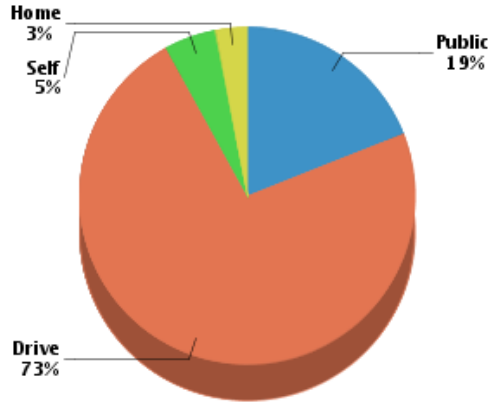

Occupancy

Fair Market Rents

Quality of Life

Workers by Industry

Agricultural, Forestry, Fishing:	9
Mining:	2
Construction:	123
Manufacturing:	168
Transportation and Communications:	87
Wholesale Trade:	118
Retail Trade:	1,605
Finance, Insurance and Real Estate:	664
Services:	4,826
Public Administration:	12
Unclassified:	45

Workforce

Household Income

Average Household Income: **\$65,576**

Average Per Capita Income: **\$24,032**

Commute Method

Median Travel Time: **30.46 min**

Weather

January High Temp (avg °F):	30.2
January Low Temp (avg °F):	13.7
July High Temp (avg °F):	83.2
July Low Temp (avg °F):	62.5
Annual Precipitation (inches):	36.8