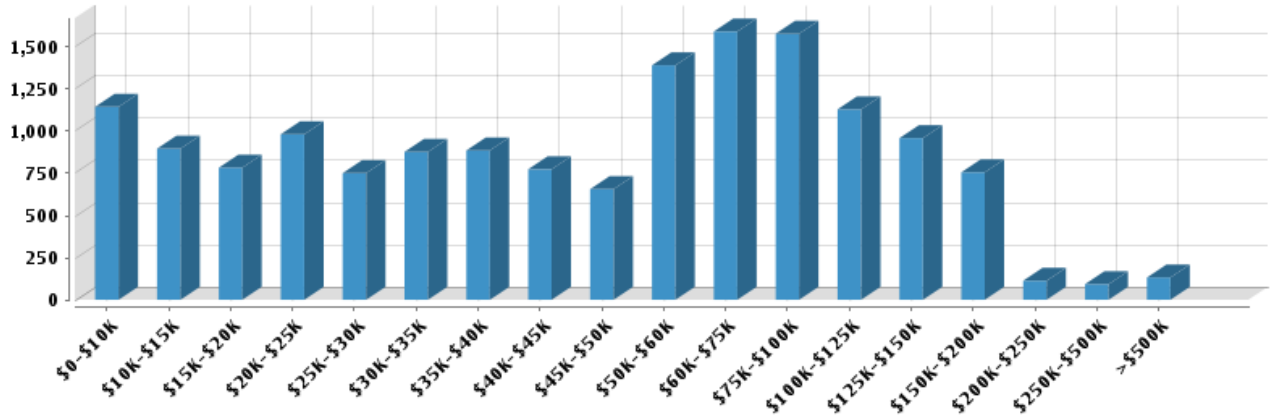

Household Income

Average Household Income: **$65,576**

Average Per Capita Income: **$24,032**