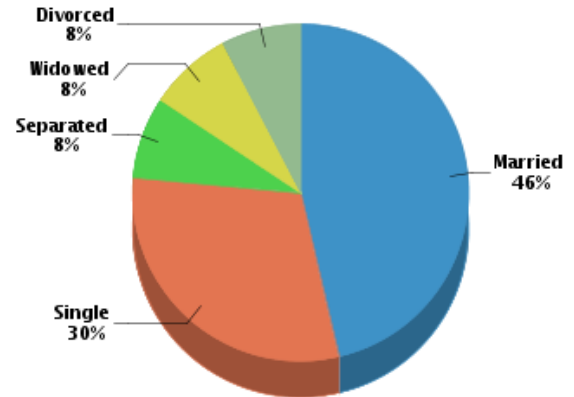

Marital Status

Housing

Summary

Median Home Sale Price: **$85,000**
Median Dwelling Age: **49 years**
Median Value of Home Equity: **$286,300**
Median Mortgage Debt: **$138,126**

Stability

Annual Residential Turnover: **14.59%**
5+ Years in Residency: **29.96%**
Median Years in Residency: **2.78**