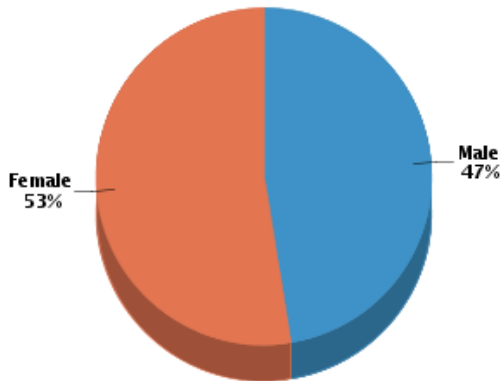

Demographics

Based on ZIP Code: **60645**

Population

Summary

Estimated Population: **43,785**
Population Density (ppl / mile): **19,482**
Median Age: **34.16**

Household

Number of Households: **15,515**
Household Size (ppl): **2.77**
Households w/ Children: **5,339**

Age

Gender

Marital Status

Housing

Summary

Median Home Sale Price: **$85,000**
Median Dwelling Age: **49 years**
Median Value of Home Equity: **$286,300**
Median Mortgage Debt: **$138,126**

Stability

Annual Residential Turnover: **14.59%**
5+ Years in Residency: **29.96%**
Median Years in Residency: **2.78**