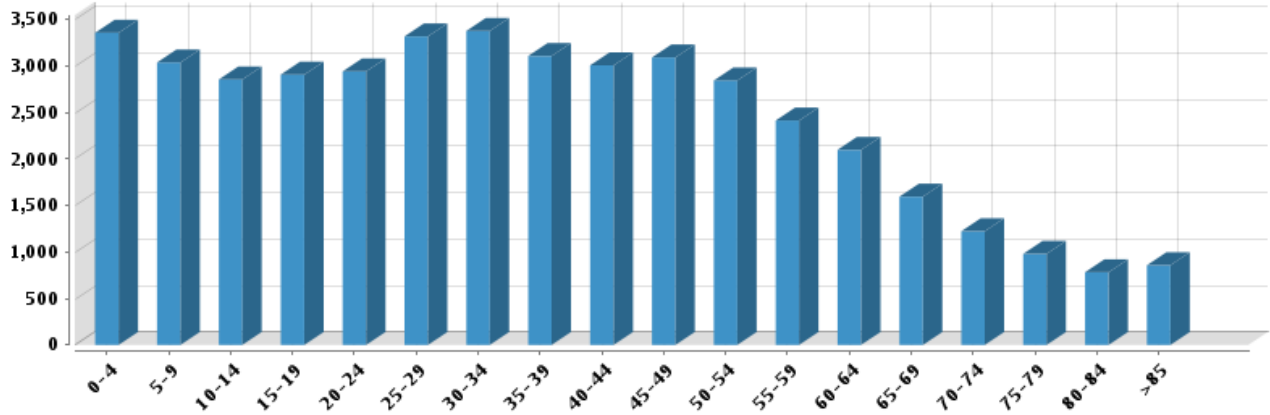

Demographics

Based on ZIP Code: **60645**

Population

Summary

Estimated Population: **43,785**
 Population Density (ppl / mile): **19,482**
 Median Age: **34.16**

Household

Number of Households: **15,515**
 Household Size (ppl): **2.77**
 Households w/ Children: **5,339**

Age

Gender

Marital Status

Housing

Summary

Median Home Sale Price: **\$85,000**
 Median Dwelling Age: **49 years**
 Median Value of Home Equity: **\$286,300**
 Median Mortgage Debt: **\$138,126**

Stability

Annual Residential Turnover: **14.59%**
 5+ Years in Residency: **29.96%**
 Median Years in Residency: **2.78**