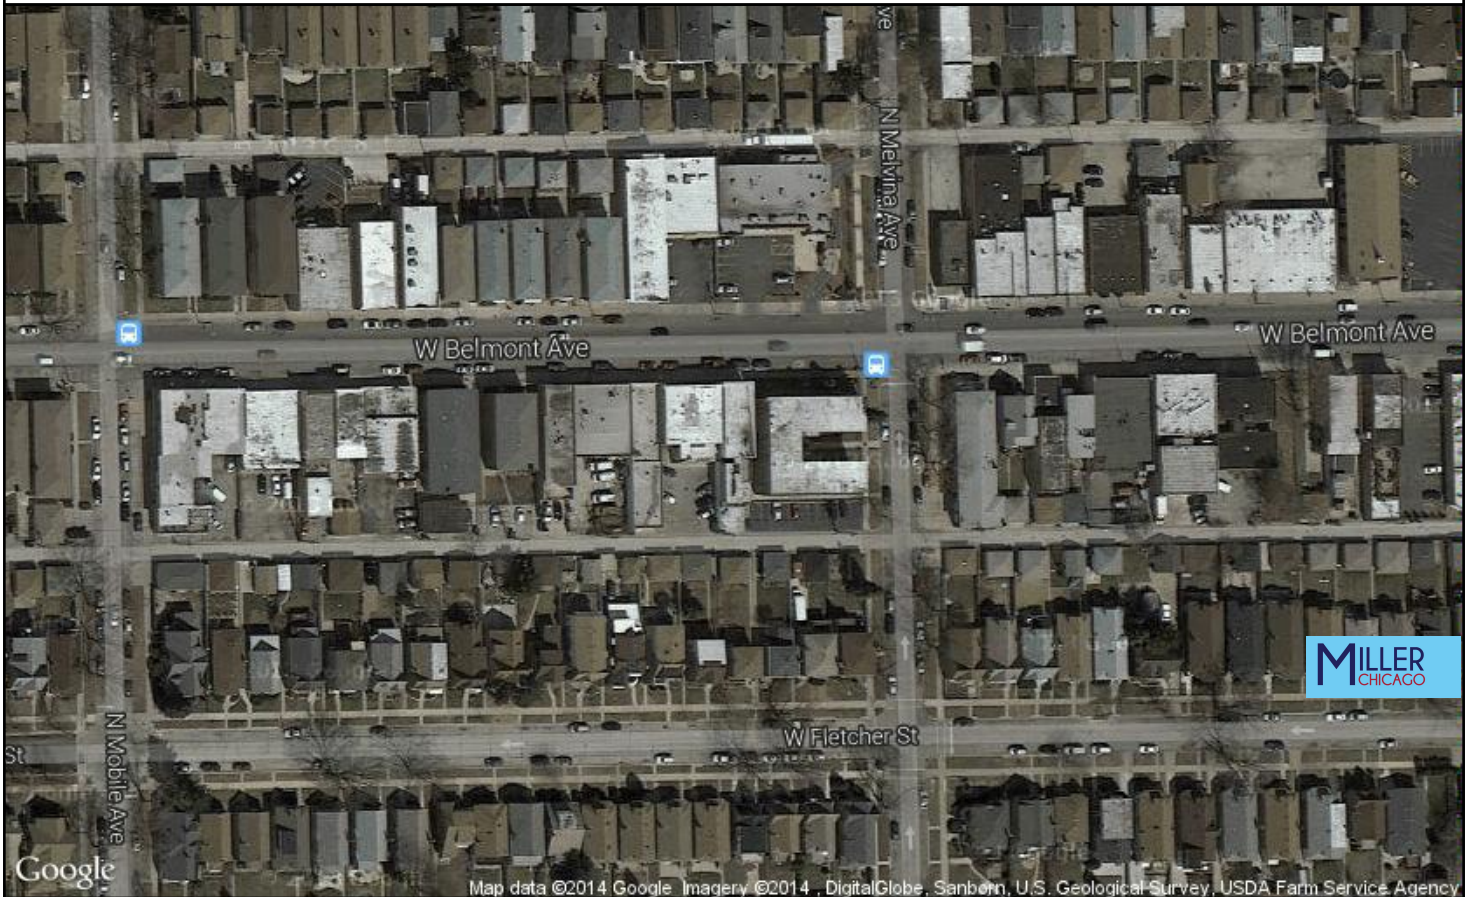

Home-Turf Aerial Image Report for 6211 W Belmont

Prepared by: **Andrea Miller // 312-513-8333**

© Home-Turf Marketing Systems, L.L.C. // Visit www.hometurfonline.com or call (800) 689-1652

City Ward#: 36

Alderman: Nicholas Sposato
6934 W. Diversey, 60607, 773-443-3636

Nearest Public High Schools:

Steinmetz Academic, 3030 N Mobile Av, 0.3mi S
Chicago Acad. High, 3400 N Austin Av, 0.4mi NE

Nearest Private High Schools:

St Patrick High, 5900 W Belmont Ave, 0.4mi E
Notre Dame High, 3000 N Mango Ave, 0.6mi E
Luther High, 5700 W Berteau Ave, 1.4mi NE

Nearest Public Elementary Schools:

Chicago Acad. Elem., 3400 N Austin Av, 0.4mi NE
Lyon Elem., 2941 N Mcvicker Av, 0.4mi SE

Nearest Private Elementary Schools:

St Ferdinand, 3131 N Mason Ave, 0.4mi E
Messiah Lutheran, 6200 W Patterson Ave, 0.6mi N

Nearest Daycare Centers:

Dobbs Pre-School, 7131 W Pensacola Ave, 1.1mi NW
A-Karrasel Child Care Centers, 5504 W Fullerton Ave, 1.3mi SE
A-Karrasel Child Care Centers, 5510 W Fullerton Ave, 1.3mi SE

Nearest Public Library:

West Belmont, 3104 N Narragansett Ave, 312-746-5142, 0.2mi SW

Nearest Hospital:

Our Lady Of The Resurrection Medical Ctr, 5645 W Addison St, 0.9mi NE

Nearest Major Grocery Stores:

Jewel, 2520 N Narragansett Ave, 0.9mi S
Aldi, 2828 N Central Ave, 0.9mi SE
Jewel, 6430 W Irving Park Rd, 1.1mi N

Nearest Movie Theaters:

AMC Showplace Galewood 14, 5530 W. Homer Blvd., 1.8mi SE
AMC Loews Norridge 10, 4520 N Harlem Ave, 2.2mi NW

Nearest Health Clubs:

X Sport Fitness, 3212 N Central Ave, 0.8mi E
X Sport Fitness, 6420 W Fullerton Ave, 1.1mi S

Nearest Starbucks:

6451 W. Diversey, 0.6mi SW

Nearest CTA Station:

Jefferson Park, Blue Line, 2.5mi NE

Nearest Metra

Mars, 1.5mi SW

Nearest Fire

0.6mi SW

- Starbucks
- Health Club
- Dog Park
- Day Care
- Major Grocery
- Library
- Hospital
- Post Office
- Theater
- Fire Station
- School
- CTA Station
- Metra Station
- City Park

The address of interest is in the center of this image.

Home-Turf Marketing Systems, L.L.C. and the users of Home-Turf assume no responsibility for any loss or impact resulting from the use of this information. No representations are made regarding the accuracy of the information provided. All data is subject to change and should be verified with local sources.