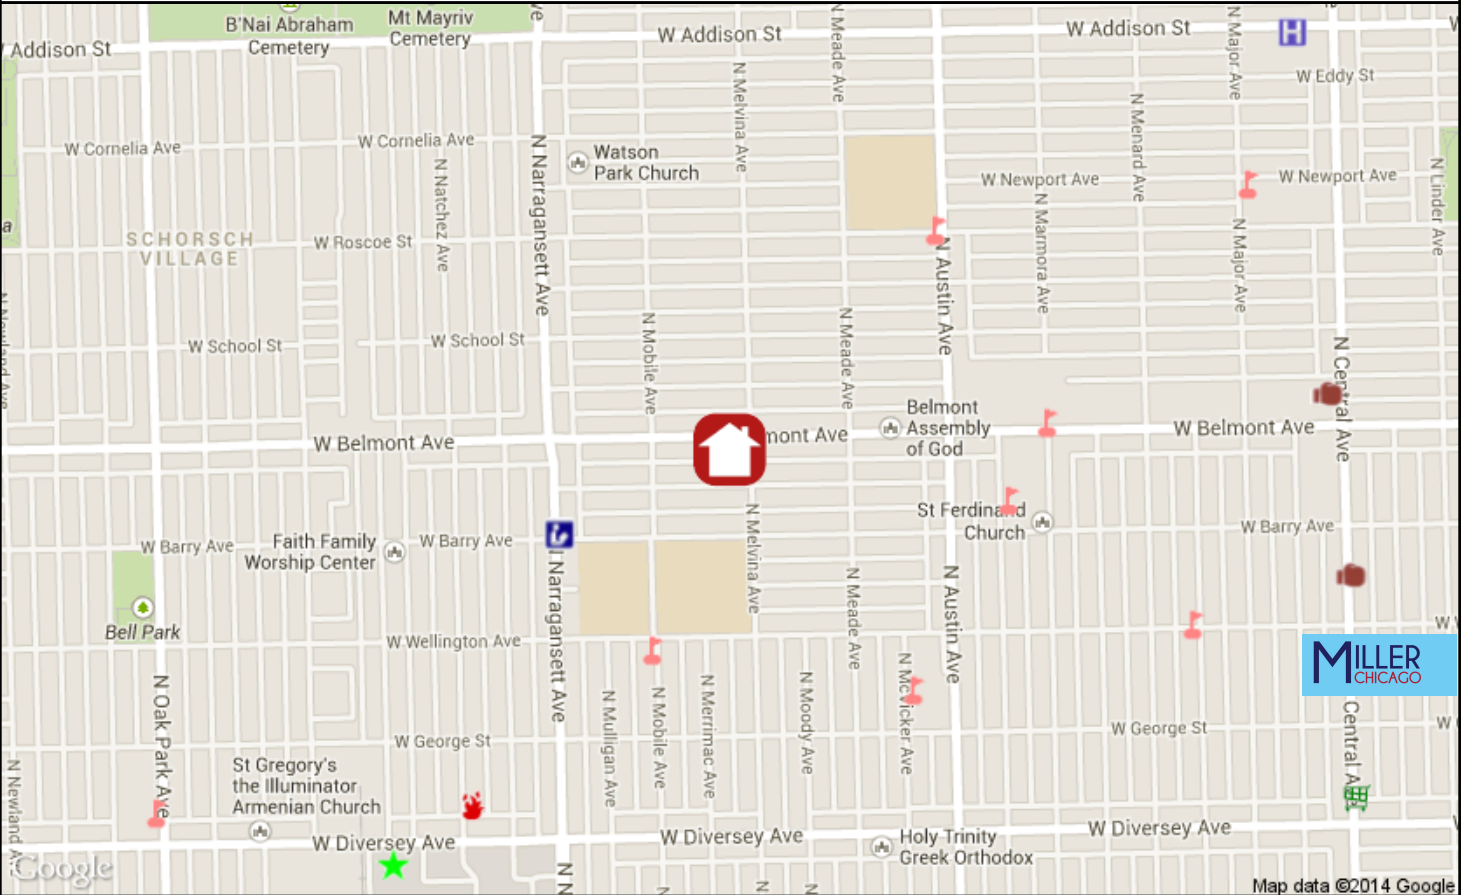

Home-Turf Report for 6211 W Belmont

Prepared by: Andrea Miller // 312-513-8333

© Home-Turf Marketing Systems, L.L.C. // Visit www.hometurfonline.com or call (800) 689-1652

City Ward#: 36

Alderman: Nicholas Sposato
6934 W. Diversey, 60607, 773-443-3636

Nearest Public High Schools:

Steinmetz Academic, 3030 N Mobile Av, 0.3mi S
Chicago Acad. High, 3400 N Austin Av, 0.4mi NE

Nearest Private High Schools:

St Patrick High, 5900 W Belmont Ave, 0.4mi E
Notre Dame High, 3000 N Mango Ave, 0.6mi E
Luther High, 5700 W Berteau Ave, 1.4mi NE

Nearest Public Elementary Schools:

Chicago Acad. Elem., 3400 N Austin Av, 0.4mi NE
Lyon Elem., 2941 N Mcvicker Av, 0.4mi SE

Nearest Private Elementary Schools:

St Ferdinand, 3131 N Mason Ave, 0.4mi E
Messiah Lutheran, 6200 W Patterson Ave, 0.6mi N

Nearest Daycare Centers:

Dobbs Pre-School, 7131 W Pensacola Ave, 1.1mi NW
A-Karrasel Child Care Centers, 5504 W Fullerton Ave, 1.3mi SE
A-Karrasel Child Care Centers, 5510 W Fullerton Ave, 1.3mi SE

Nearest Public Library:

West Belmont, 3104 N Narragansett Ave, 312-746-5142, 0.2mi SW

Nearest Hospital:

Our Lady Of The Resurrection Medical Ctr, 5645 W Addison St, 0.9mi NE

Nearest Major Grocery Stores:

Jewel, 2520 N Narragansett Ave, 0.9mi S
Aldi, 2828 N Central Ave, 0.9mi SE
Jewel, 6430 W Irving Park Rd, 1.1mi N

Nearest Movie Theaters:

AMC Showplace Galewood 14, 5530 W. Homer Blvd., 1.8mi SE
AMC Loews Norridge 10, 4520 N Harlem Ave, 2.2mi NW

Nearest Health Clubs:

X Sport Fitness, 3212 N Central Ave, 0.8mi E
X Sport Fitness, 6420 W Fullerton Ave, 1.1mi S

Nearest Starbucks:

6451 W. Diversey, 0.6mi SW

Nearest CTA Station:

Jefferson Park, Blue Line, 2.5mi NE

Nearest Metra

Mars, 1.5mi SW

Nearest Fire

0.6mi SW

- Starbucks
- Health Club
- Dog Park
- Day Care
- Major Grocery
- Library
- Hospital
- Post Office
- Theater
- Fire Station
- School
- CTA Station
- Metra Station
- City Park

Home-Turf Marketing Systems, L.L.C. and the users of Home-Turf assume no responsibility for any loss or impact resulting from the use of this information. No representations are made regarding the accuracy of the information provided. All data is subject to change and should be verified with local sources.