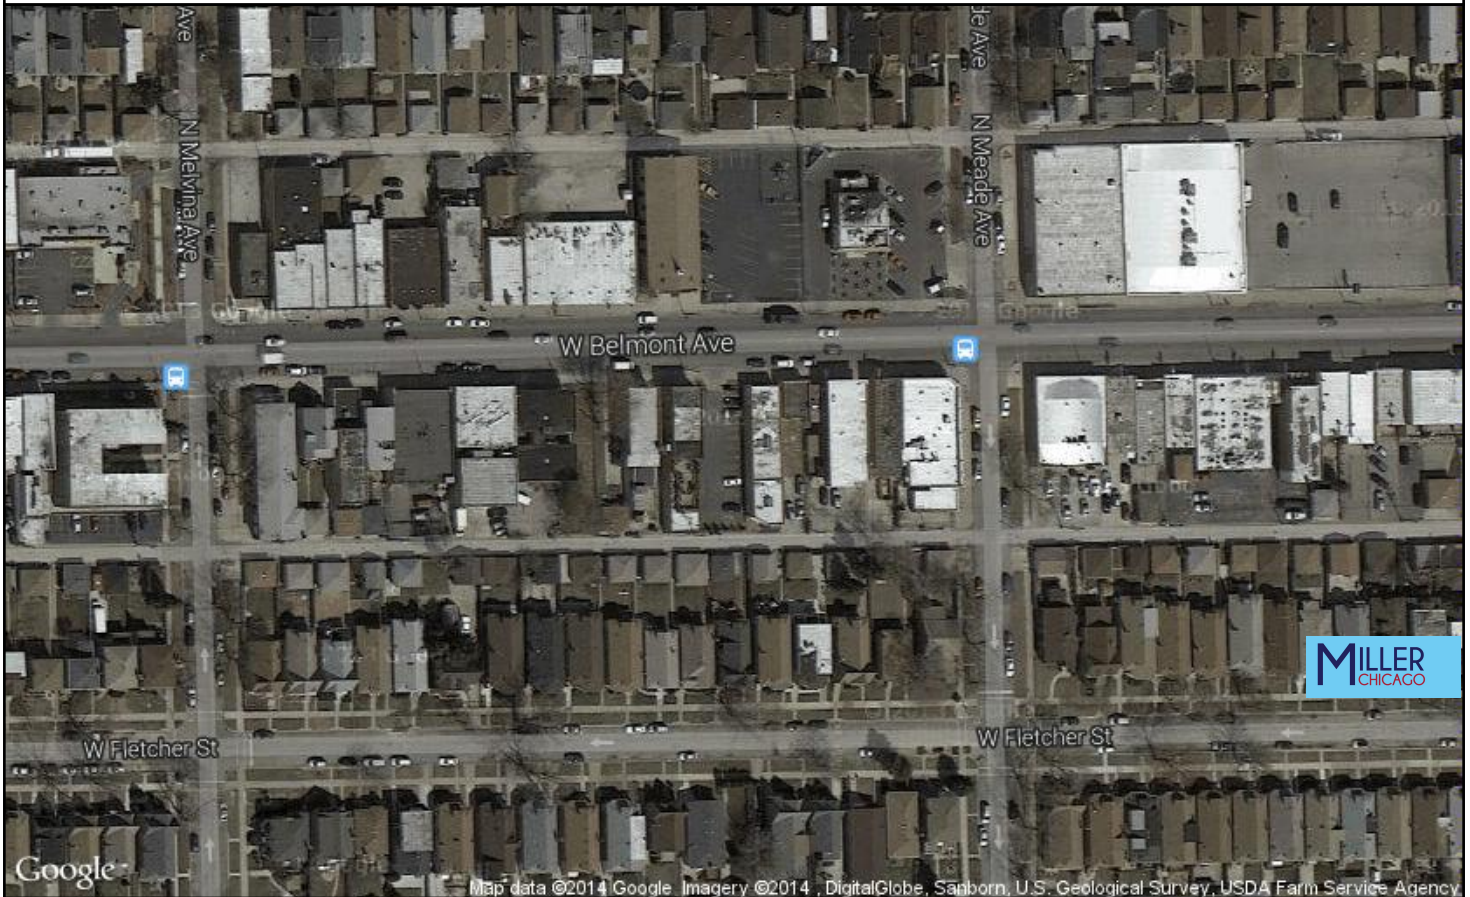

Home-Turf Aerial Image Report for 6117 W Belmont Ave

Prepared by: Andrea Miller // 312-513-8333

© Home-Turf Marketing Systems, L.L.C. // Visit www.hometurfonline.com or call (800) 689-1652

City Ward#: 36 Alderman: Nicholas Sposato 6934 W. Diversey, 60607, 773-443-3636 Nearest Public High Schools: Chicago Acad. High, 3400 N Austin Av, 0.3mi NE Steinmetz Academic, 3030 N Mobile Av, 0.3mi SW Nearest Private High Schools: St Patrick High, 5900 W Belmont Ave, 0.3mi E Notre Dame High, 3000 N Mango Ave, 0.5mi SE Luther High, 5700 W Berteau Ave, 1.4mi N Nearest Public Elementary Schools: Chicago Acad. Elem., 3400 N Austin Av, 0.3mi NE Lyon Elem., 2941 N Mcvicker Av, 0.3mi S Nearest Private Elementary Schools: St Ferdinand, 3131 N Mason Ave, 0.3mi E Messiah Lutheran, 6200 W Patterson Ave, 0.6mi N Nearest Daycare Centers: Dobbs Pre-School, 7131 W Pensacola Ave, 1.2mi NW A-Karrasel Child Care Centers, 5504 W Fullerton Ave, 1.3mi SE A-Karrasel Child Care Centers, 5510 W Fullerton Ave, 1.3mi SE	Nearest Public Library: West Belmont, 3104 N Narragansett Ave, 312-746-5142, 0.3mi W Nearest Hospital: Our Lady Of The Resurrection Medical Ctr, 5645 W Addison St, 0.8mi NE Nearest Major Grocery Stores: Aldi, 2828 N Central Ave, 0.8mi SE Jewel, 2520 N Narragansett Ave, 0.9mi S Jewel, 6430 W Irving Park Rd, 1.1mi N Nearest Movie Theaters: AMC Showplace Galewood 14, 5530 W. Homer Blvd., 1.7mi SE AMC Loews Norridge 10, 4520 N Harlem Ave, 2.3mi NW Nearest Health Clubs: X Sport Fitness, 3212 N Central Ave, 0.6mi E X Sport Fitness, 6420 W Fullerton Ave, 1.1mi SW Nearest Starbucks: 6451 W. Diversey, 0.6mi SW Nearest CTA Station: Jefferson Park, Blue Line, 2.4mi NE Nearest Metra Mars, 1.5mi SW Nearest Fire 0.6mi SW	- Starbucks - Health Club - Dog Park - Day Care - Major Grocery - Library - Hospital - Post Office - Theater - Fire Station - School - CTA Station - Metra Station - City Park

The address of interest is in the center of this image.

Home-Turf Marketing Systems, L.L.C. and the users of Home-Turf assume no responsibility for any loss or impact resulting from the use of this information. No representations are made regarding the accuracy of the information provided. All data is subject to change and should be verified with local sources.