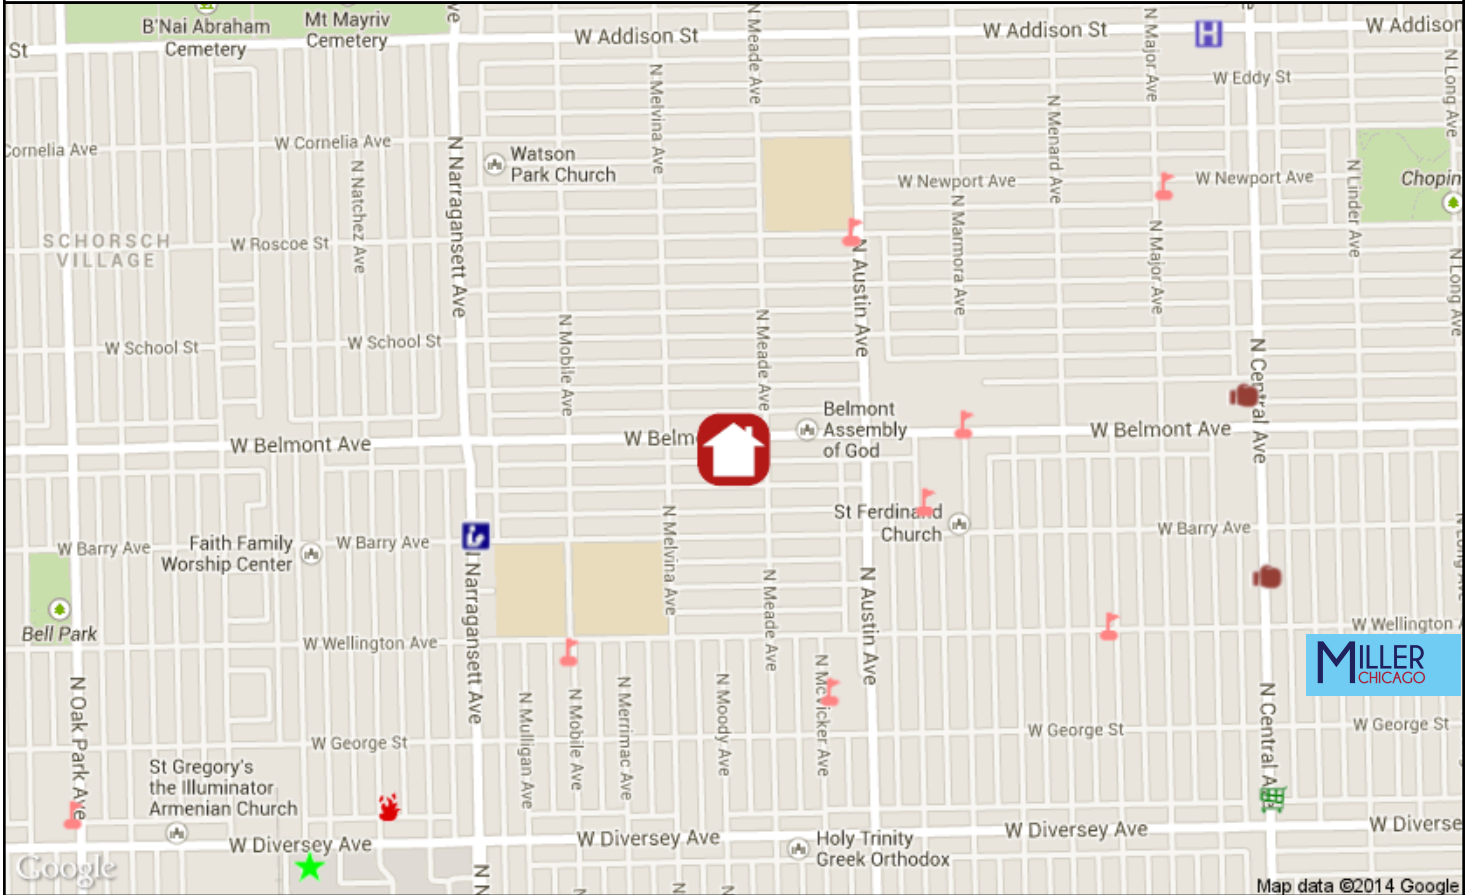

Home-Turf Report for 6117 W Belmont Ave

Prepared by: Andrea Miller // 312-513-8333

© Home-Turf Marketing Systems, L.L.C. // Visit www.hometurfonline.com or call (800) 689-1652

City Ward#: 36

Alderman: Nicholas Sposato
6934 W. Diversey, 60607, 773-443-3636

Nearest Daycare Centers:

Dobbs Pre-School, 7131 W Pensacola Ave, 1.2mi NW
A-Karrasel Child Care Centers, 5504 W Fullerton Ave, 1.3mi SE
A-Karrasel Child Care Centers, 5510 W Fullerton Ave, 1.3mi SE

Nearest Public Library:

West Belmont, 3104 N Narragansett Ave, 312-746-5142, 0.3mi W

Nearest Hospital:

Our Lady Of The Resurrection Medical Ctr, 5645 W Addison St, 0.8mi NE

Nearest Major Grocery Stores:

Aldi, 2828 N Central Ave, 0.8mi SE
Jewel, 2520 N Narragansett Ave, 0.9mi S
Jewel, 6430 W Irving Park Rd, 1.1mi N