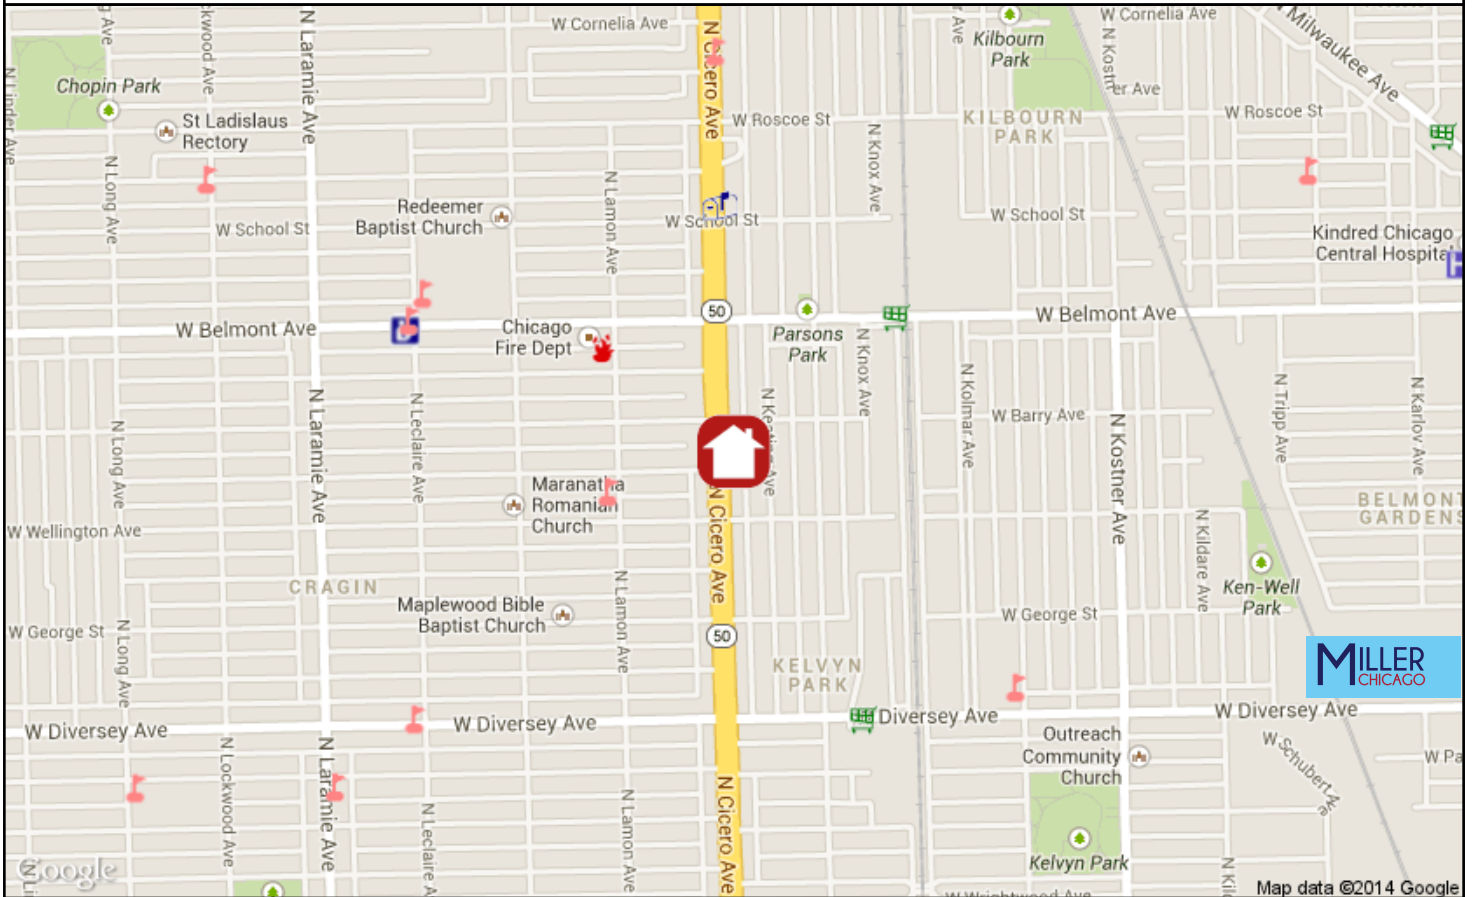

Home-Turf Report for 3041 N Cicero

Prepared by: Andrea Miller // 312-513-8333

© Home-Turf Marketing Systems, L.L.C. // Visit www.hometurfonline.com or call (800) 689-1652

City Ward#: 31

Alderman: Ray Suarez
4502 W. Fullerton Ave., 60639, 773-486-6488

Nearest Public High Schools:

Foreman High, 3235 N Leclaire Av, 0.4mi NW
Kelvyn Park High, 4343 W Wrightwood Av, 0.8mi SE

Nearest Private High Schools:

Notre Dame High, 3000 N Mango Ave, 1.2mi W
Lydia Urban Acd., 4300 W Irving Park, 1.3mi NE
St Patrick High, 5900 W Belmont Ave, 1.4mi W

Nearest Daycare Centers:

Mosaic Early Childhood Academy, 5332-34 W Addison St, 0.6mi N
A-Caring World Inc, 4310 W Fullerton Ave, 1.0mi SE
A-Karrasel Child Care Centers, 5504 W Fullerton Ave, 1.2mi SW

Nearest Public Library:

Portage-Cragin, 5108 W Belmont Ave, 312-744-0152, 0.4mi W

Nearest Hospital:

Kindred Chicago Central Hospital, 4058 W Melrose St, 0.9mi E

Nearest Major Grocery Stores:

Tony's Finer Foods, 4608 W Belmont Ave, 0.3mi NE
Aldi, 4645 W Diversey Ave, 0.4mi SE
Aldi, 3363 N Milwaukee Ave, 1.0mi NE