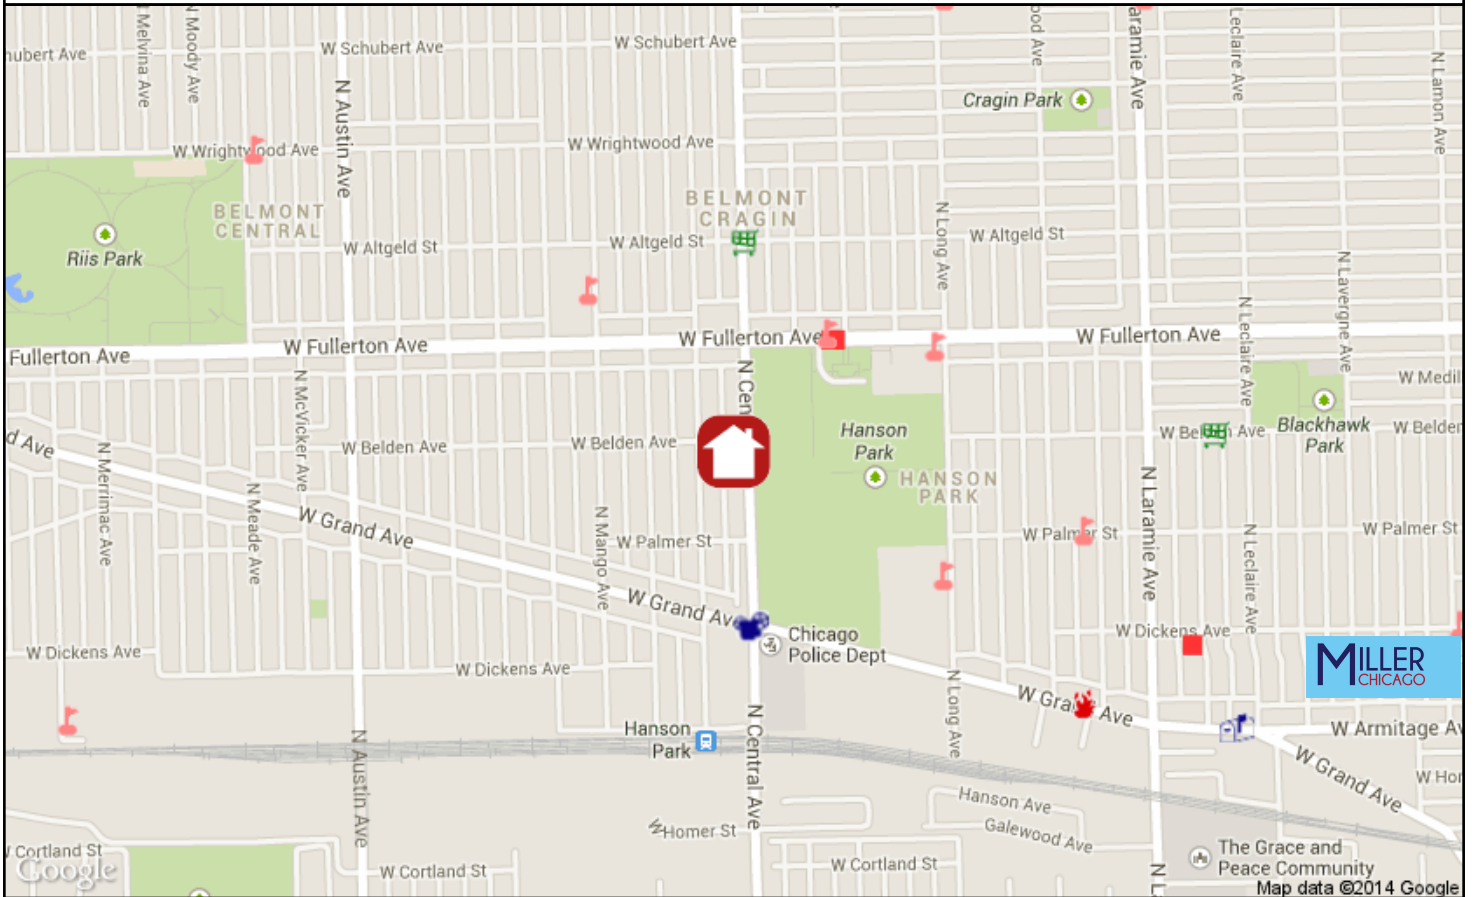

Home-Turf Report for 2254 N Central Ave

Prepared by: **Andrea Miller // 312-513-8333**

© Home-Turf Marketing Systems, L.L.C. // Visit www.hometurfonline.com or call (800) 689-1652

City Ward#: 37

Alderman: Emma Mitts
5344 W. North Ave., 60639, 773-745-2894

Nearest Daycare Centers:

A-Karrasel Child Care Centers, 5510 W Fullerton Ave, 0.2mi NE
A-Karrasel Child Care Centers, 5504 W Fullerton Ave, 0.2mi NE
Winter's Academy of Learning, 5137 W Dickens Ave, 0.6mi E