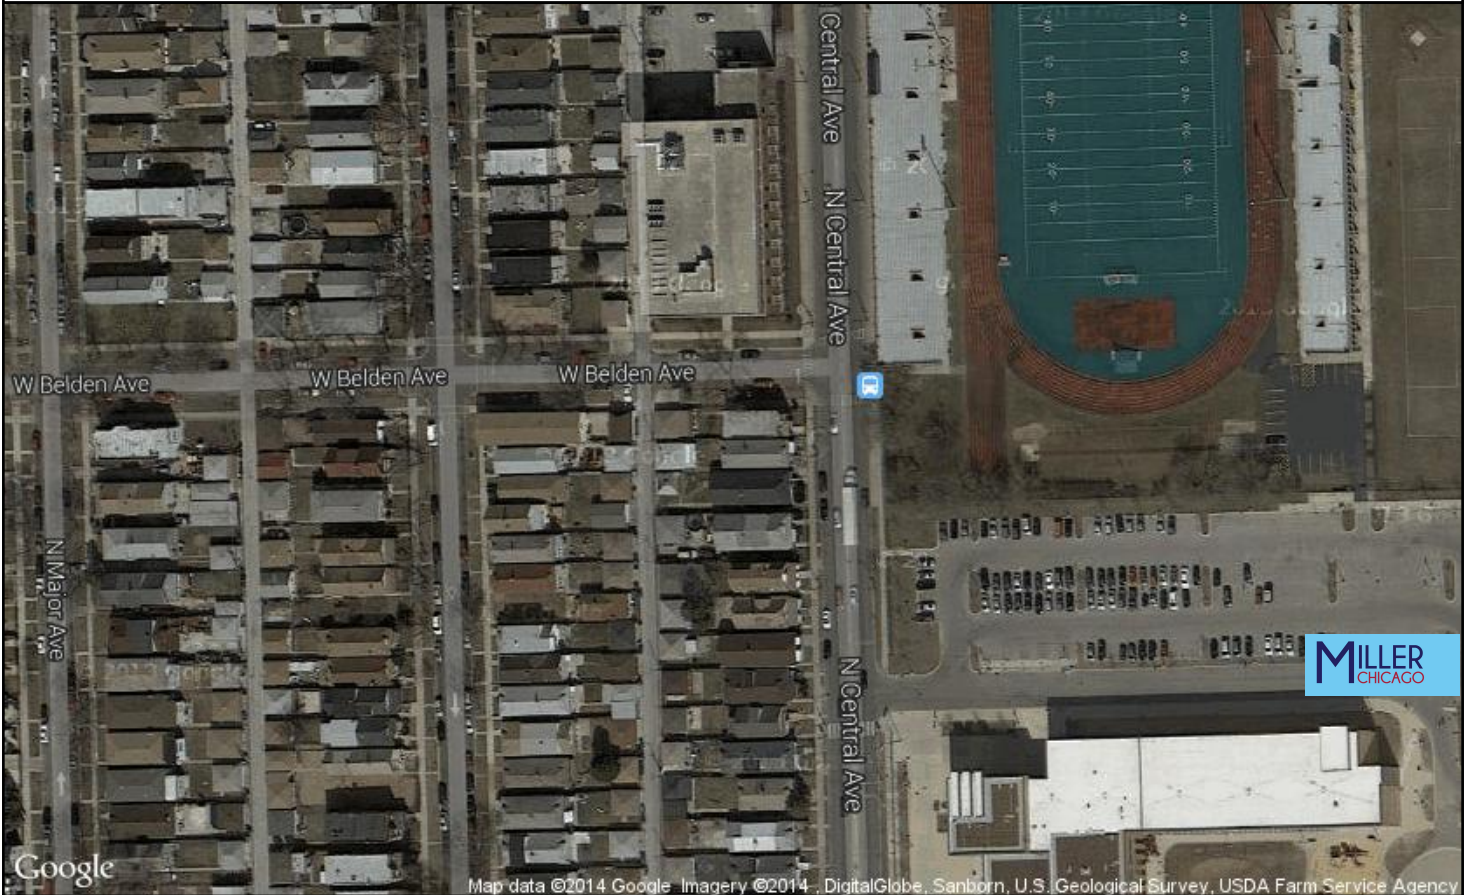

Home-Turf Aerial Image Report for 2254 N Central Ave

Prepared by: Andrea Miller // 312-513-8333

© Home-Turf Marketing Systems, L.L.C. // Visit www.hometurfonline.com or call (800) 689-1652

City Ward#: 37

Alderman: Emma Mitts
5344 W. North Ave., 60639, 773-745-2894

Nearest Public High Schools:

Prosser Career Acad. Hs, 2148 N Long Av, 0.3mi SE
Steinmetz Academic, 3030 N Mobile Av, 1.2mi NW

Nearest Private High Schools:

Notre Dame High, 3000 N Mango Ave, 0.9mi N
Banner Linc Academy, 5035 W North Ave, 1.0mi SW
St Patrick High, 5900 W Belmont Ave, 1.2mi N

Nearest Public Elementary Schools:

Belmont-Cragin, 2456 N Mango Av, 0.3mi NW
Hanson Park Elem., 5411 W Fullerton Av, 0.3mi NE

Nearest Private Elementary Schools:

A-Karrasel, 5510 W Fullerton Ave, 0.2mi NE
Science Acad. Of Chicago, 2601 N Meade Ave, 0.7mi NW

Nearest Daycare Centers:

A-Karrasel Child Care Centers, 5510 W Fullerton Ave, 0.2mi NE
A-Karrasel Child Care Centers, 5504 W Fullerton Ave, 0.2mi NE
Winter's Academy of Learning, 5137 W Dickens Ave, 0.6mi E

Nearest Public Library:

North Austin, 5724 W North Ave, 312-746-4233, 0.9mi S

Nearest Hospital:

Shriners Hospitals for Children, 2211 N Oak Park Ave, 1.5mi W

Nearest Major Grocery Stores:

Tony's Finer Foods, 2500 N Central Ave, 0.3mi N
Aldi, 2828 N Central Ave, 0.7mi N
Save-A-Lot, 5555 West North Ave., 0.9mi S

Nearest Movie Theaters:

AMC Showplace Galewood 14, 5530 W. Homer Blvd., 0.4mi S
Classic Cinemas Lake Theatre, 1020 Lake St, 3.0mi SW

Nearest Health Clubs:

Curves, 5414 W North Ave, 0.9mi S
X Sport Fitness, 3212 N Central Ave, 1.2mi N

Nearest Starbucks:

6451 W. Diversey, 1.2mi NW

Nearest CTA Station:

Central, Green Line (Lake), 2.4mi S

Nearest Metra

Hanson Park, 0.4mi S

Nearest Fire

0.5mi SE

- Starbucks
- Health Club
- Dog Park
- Day Care
- Major Grocery
- Library
- Hospital
- Post Office
- Theater
- Fire Station
- School
- CTA Station
- Metra Station
- City Park

The address of interest is in the center of this image.

Home-Turf Marketing Systems, L.L.C. and the users of Home-Turf assume no responsibility for any loss or impact resulting from the use of this information. No representations are made regarding the accuracy of the information provided. All data is subject to change and should be verified with local sources.