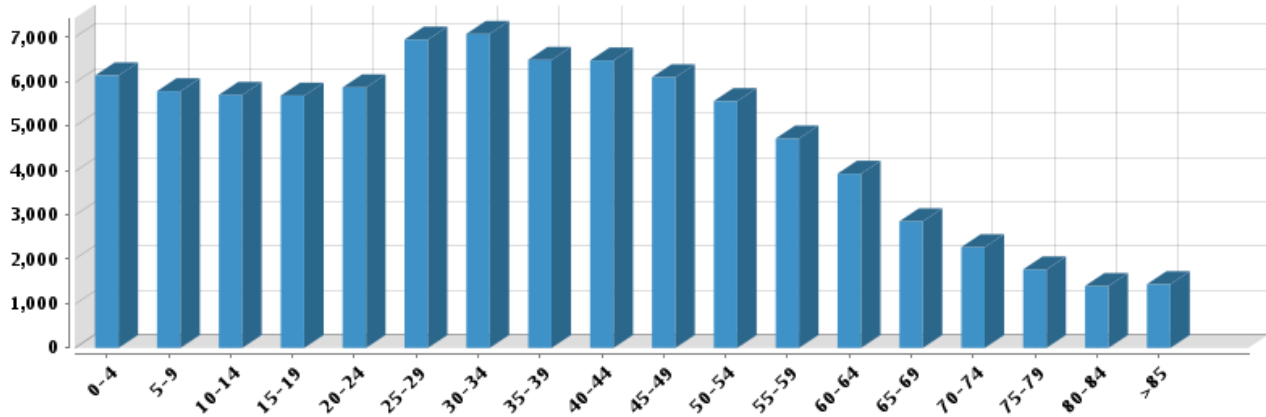

**Demographics**

Based on ZIP Code: **60639**

**Population**

*Summary*

Estimated Population: **86,269**  
 Population Growth (since 2000): **-6%**  
 Population Density (ppl / mile): **18,837**  
 Median Age: **33.92**

*Household*

Number of Households: **24,093**  
 Household Size (ppl): **3.57**  
 Households w/ Children: **12,823**

*Age*

*Gender*

*Marital Status*

**Housing**

*Summary*

Median Home Sale Price: **\$100,000**  
 Median Dwelling Age: **56 years**  
 Median Value of Home Equity: **\$237,883**  
 Median Mortgage Debt: **\$119,683**