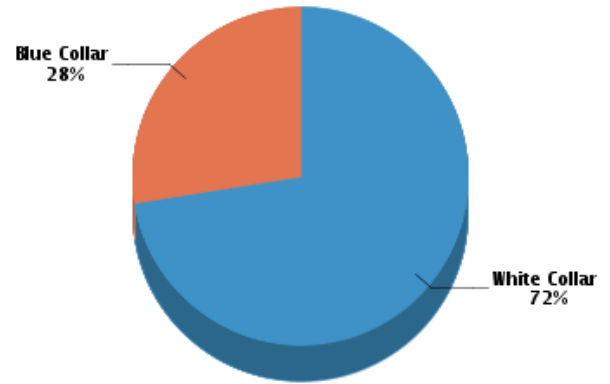

Quality of Life

Workers by Industry

Agricultural, Forestry, Fishing:	41
Construction:	727
Manufacturing:	3,568
Transportation and Communications:	594
Wholesale Trade:	968
Retail Trade:	3,419
Finance, Insurance and Real Estate:	840
Services:	5,654
Public Administration:	584
Unclassified:	27

Workforce

Household Income

Average Household Income: **$51,342**

Average Per Capita Income: **$14,404**