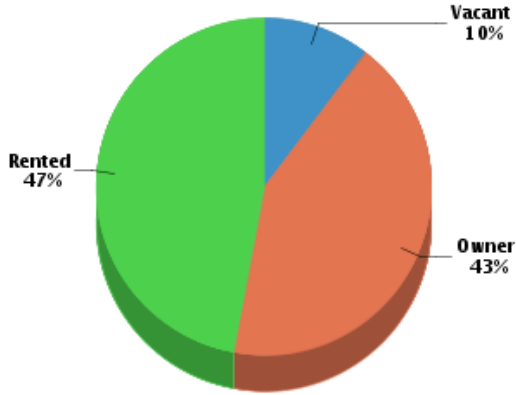

Quality of Life

Workers by Industry

Agricultural, Forestry, Fishing:	41
Construction:	727
Manufacturing:	3,568
Transportation and Communications:	594
Wholesale Trade:	968
Retail Trade:	3,419
Finance, Insurance and Real Estate:	840
Services:	5,654
Public Administration:	584
Unclassified:	27