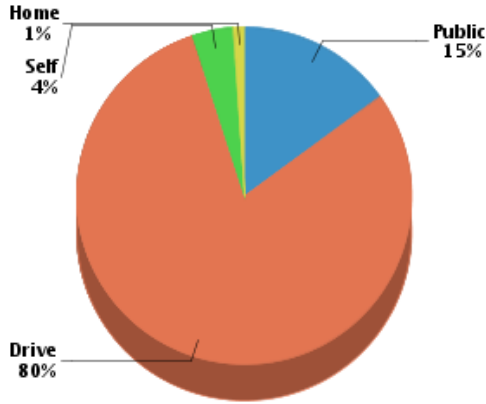

Workforce

Household Income

Average Household Income: **\$51,342**

Average Per Capita Income: **\$14,404**

**Commute Method**

Median Travel Time: **32.35 min**

**Weather**

January High Temp (avg °F):	<b>29.6</b>
January Low Temp (avg °F):	<b>14.3</b>
July High Temp (avg °F):	<b>83.5</b>
July Low Temp (avg °F):	<b>63.2</b>
Annual Precipitation (inches):	<b>36.27</b>

**Education**

**Educational Climate Index (1)**

**Highest Level Attained**

Less than 9th grade:	<b>10,179</b>
Some High School:	<b>8,631</b>
High School Graduate:	<b>18,201</b>
Some College:	<b>9,168</b>
Associate Degree:	<b>3,356</b>
Bachelor's Degree:	<b>5,083</b>
Graduate Degree:	<b>2,442</b>