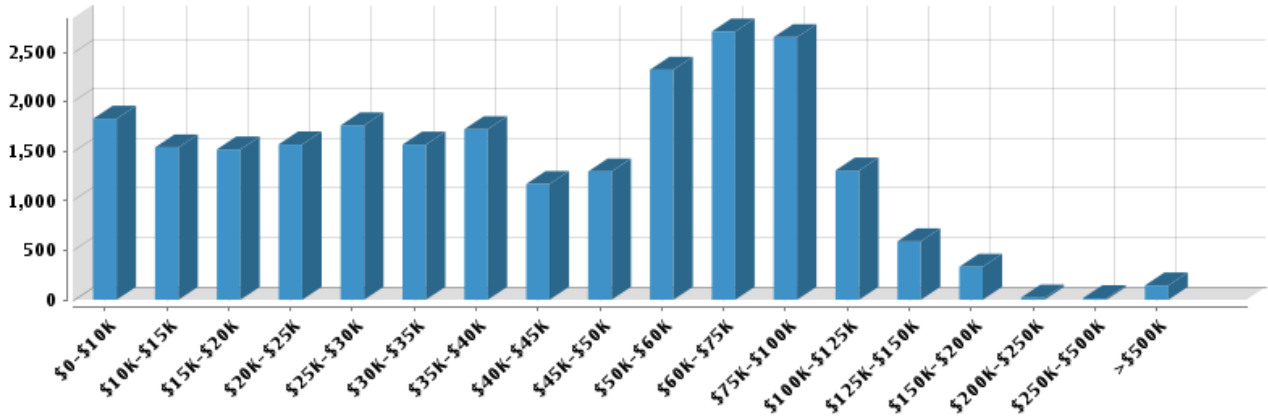

Household Income

Average Household Income: **$51,342**

Average Per Capita Income: **$14,404**