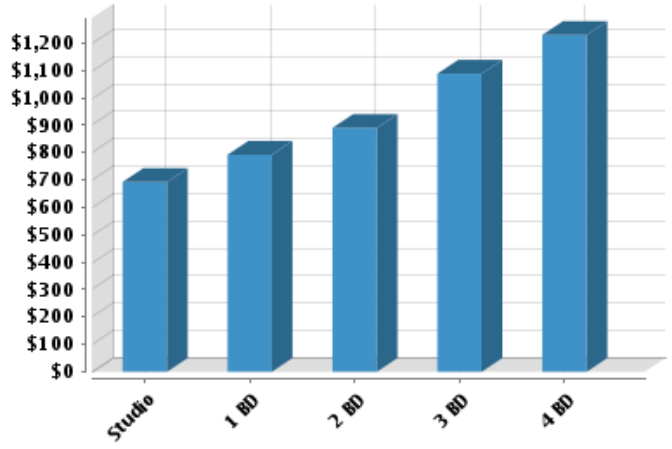

Quality of Life

Workers by Industry

Agricultural, Forestry, Fishing:	41
Construction:	727
Manufacturing:	3,568
Transportation and Communications:	594
Wholesale Trade:	968
Retail Trade:	3,419
Finance, Insurance and Real Estate:	840
Services:	5,654
Public Administration:	584
Unclassified:	27