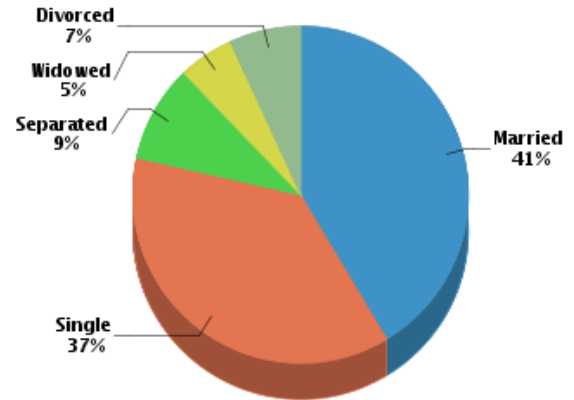

**Demographics**

Based on ZIP Code: **60639**

**Population**

*Summary*

Estimated Population: **86,269**  
 Population Growth (since 2000): **-6%**  
 Population Density (ppl / mile): **18,837**  
 Median Age: **33.92**

*Household*

Number of Households: **24,093**  
 Household Size (ppl): **3.57**  
 Households w/ Children: **12,823**

*Age*

*Gender*

*Marital Status*

**Housing**

*Summary*

Median Home Sale Price: **\$100,000**  
 Median Dwelling Age: **56 years**  
 Median Value of Home Equity: **\$237,883**  
 Median Mortgage Debt: **\$119,683**