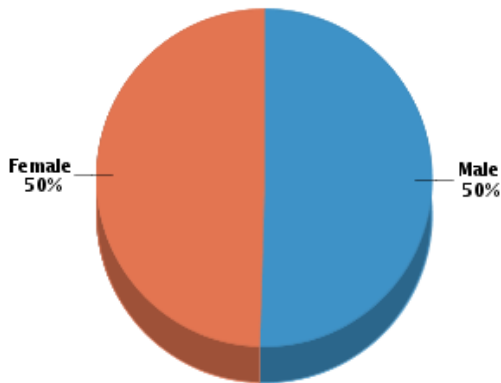

Demographics

Based on ZIP Code: **60639**

Population

Summary

Estimated Population: **86,269**
Population Growth (since 2000): **-6%**
Population Density (ppl / mile): **18,837**
Median Age: **33.92**

Household

Number of Households: **24,093**
Household Size (ppl): **3.57**
Households w/ Children: **12,823**

Age

Gender

Marital Status

Housing

Summary

Median Home Sale Price: **$100,000**
Median Dwelling Age: **56 years**
Median Value of Home Equity: **$237,883**
Median Mortgage Debt: **$119,683**

Stability

Annual Residential Turnover: **15.06%**
5+ Years in Residency: **22.57%**
Median Years in Residency: **2.51**