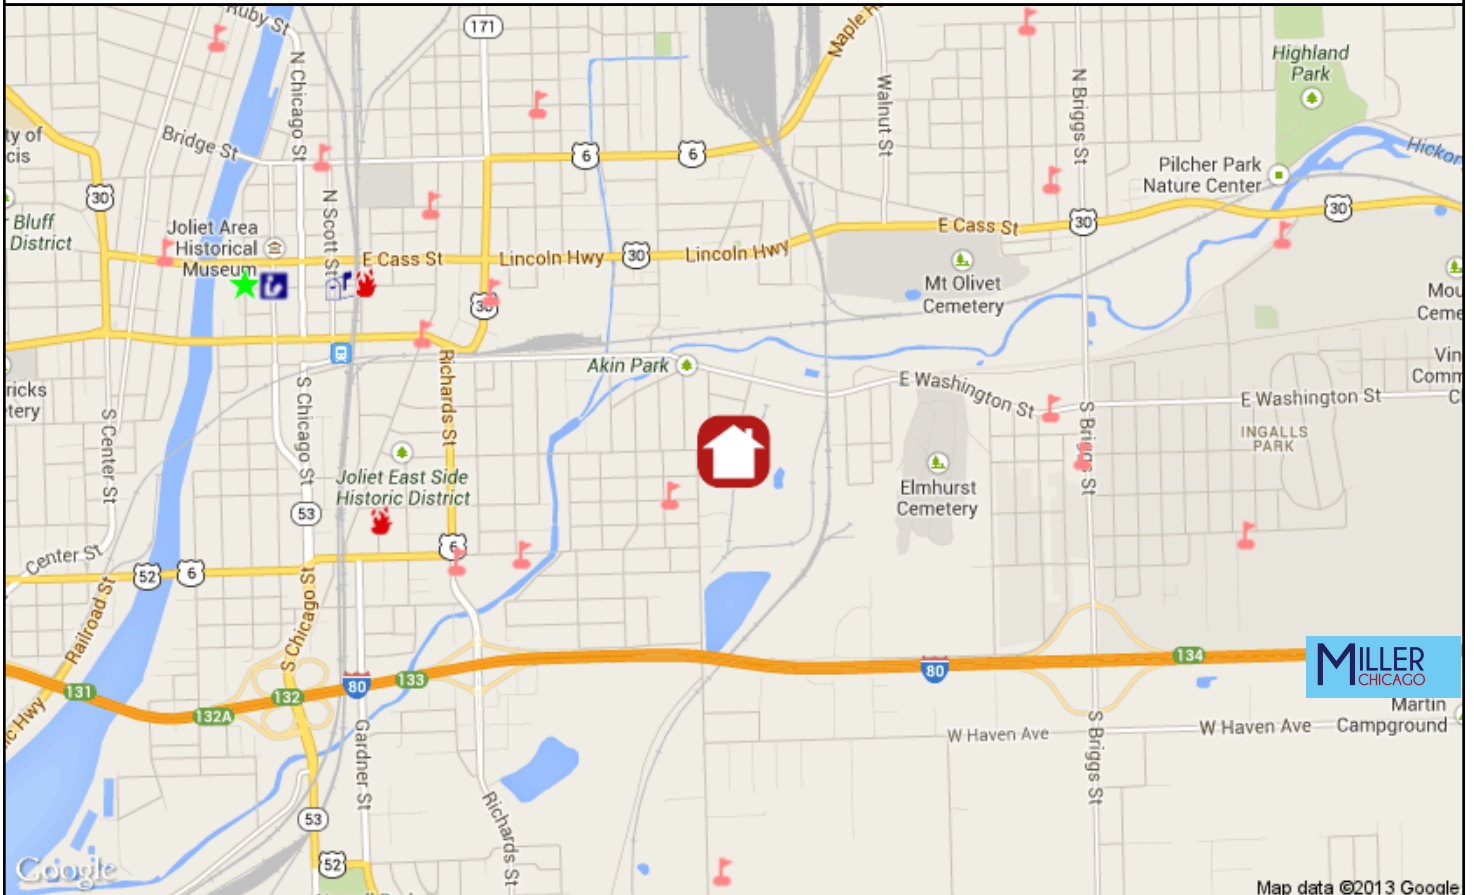

Home-Turf Report for 206 S Boulder Ave Joliet, IL

Prepared by: Andrea Miller // 312-513-8333

© Home-Turf Marketing Systems, L.L.C. // Visit www.hometurfonline.com or call (800) 689-1652

High School District:

JOLIET TOWNSHIP HIGH SCHOOL DIST. 204

Grade School District:

JOLIET PUBLIC SCHOOL DIST. 86

Nearest Public High School(s) in District:

Joliet Twp High - Alternate, 110 Collins St, 0.7mi NW
Joliet Central High, 201 E Jefferson St, 0.8mi W

Nearest Private High Schools:

Providence Catholic High, 1800 W Lincoln Hwy, 3.0mi E
Joliet Catholic Acd., 1200 N Larkin Ave, 3.7mi NW
Christ Lutheran Academy, 23756 W 127th St, 11.3mi NW

Nearest Public Elementary School(s) in District:

Woodland Elem., 701 Third Ave, 0.2mi SW
Edna Keith Elem., 400 4th Ave, 0.6mi SW

Nearest Public Middle School(s) in District:

Washington Junior High, 402 Richards St, 0.8mi W
Gompers Junior High, 1501 Copperfield Ave, 1.3mi NE

Nearest Private Elementary Schools:

St Mary Magdalene, 201 S Briggs St, 0.9mi E
Spanish Ctr. Inc, 309 N Eastern, 1.0mi NW

Nearest Daycare Centers:

Kidds Creative Learning, 100 Gougar Rd, 2.9mi E
Bobbie Noonan's Child Care, 2504 Fairway Dr, 4.3mi W
Bobbie Noonan's Child Care, 947 E Division St, 4.4mi N

Nearest Public Library:

Joliet P.L., 150 N Ottawa St, 815-740-2660, 1.2mi W

Nearest Hospital:

Silver Cross Hospital, 1200 Maple Rd, 1.3mi N

Nearest Major Grocery Stores:

Jewel, 1401 W Jefferson St, 2.8mi W
Wal-Mart Supercenter, 2424 W Jefferson St, 2.9mi W
Aldi, 1820 W Jefferson St, 3.4mi W

Nearest Movie Theaters:

AMC ShowPlace New Lenox 14, 1320 W Maple St, 3.6mi E
Cinemark Movies 10, 2601 Plainfield Rd, 6.2mi NW

Nearest Health Clubs:

YMCA, 1350 S Briggs St, 1.6mi SE
Cardinal Fitness, 857 N Center St, 2.1mi NW

Nearest Golf Course:

Joliet Country Club, 1009 Spencer Rd, 1.5mi S

Nearest Starbucks:

151 N Joliet St, 1.3mi W

Nearest CTA Station:

Midway, Orange Line, 24.8mi NE

Nearest Metra

Joliet, 1.0mi W

Nearest Fire

0.9mi W

- Starbucks
- Health Club
- Golf Course
- Dog Park
- Day Care
- Major Grocery
- Library
- Hospital
- Post Office
- Theater
- Fire Station
- School
- CTA Station
- Metra Station
- City Park

Home-Turf Marketing Systems, L.L.C. and the users of Home-Turf assume no responsibility for any loss or impact resulting from the use of this information. No representations are made regarding the accuracy of the information provided. All data is subject to change and should be verified with local sources.