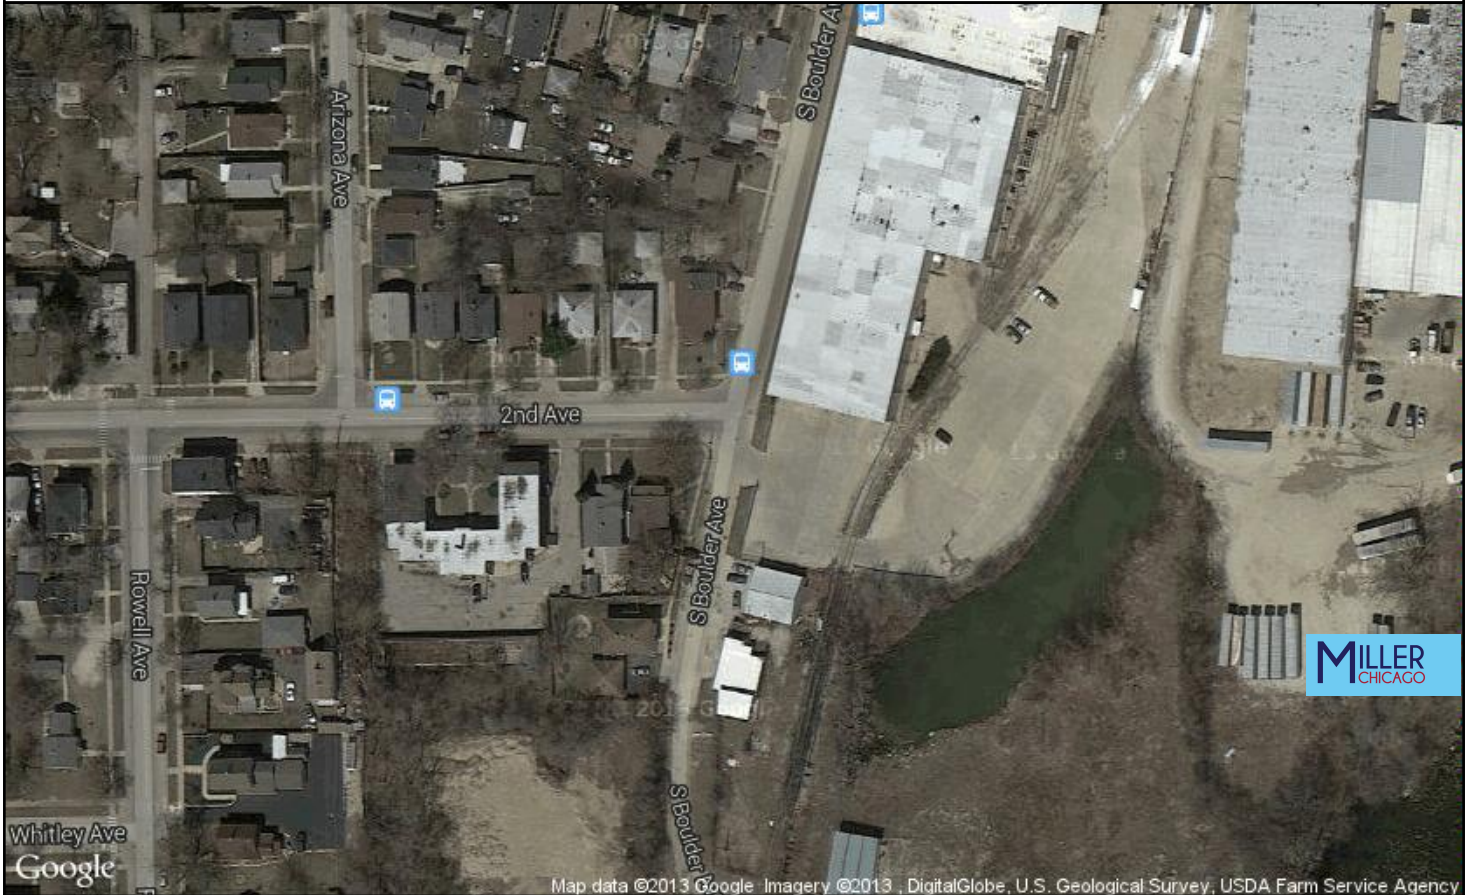

Public Safety:

Nearest Fire 0.9mi W

Home-Turf Aerial Image Report for 206 S Boulder Ave Joliet, IL

Prepared by: Andrea Miller // 312-513-8333

© Home-Turf Marketing Systems, L.L.C. // Visit www.hometurfonline.com or call (800) 689-1652