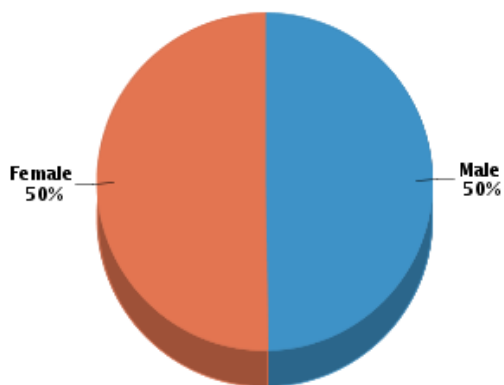

Demographics

Based on ZIP Code: **60622**

Population

Summary

Estimated Population: **52,521**
Population Growth (since 2000): **-7%**
Population Density (ppl / mile): **20,167**
Median Age: **36.35**

Household

Number of Households: **24,222**
Household Size (ppl): **2.15**
Households w/ Children: **5,268**

Age

Gender

Marital Status

Housing

Summary

Median Home Sale Price: **$335,000**
Median Dwelling Age: **65 years**
Median Value of Home Equity: **$311,178**
Median Mortgage Debt: **$144,844**

Stability

Annual Residential Turnover: **20.81%**
5+ Years in Residency: **15.84%**
Median Years in Residency: **2.21**