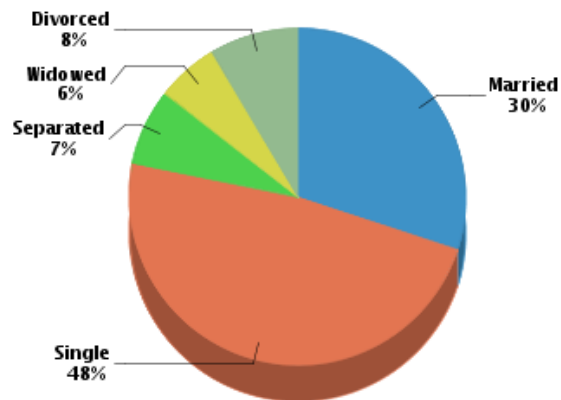

**Demographics**

Based on ZIP Code: **60622**

**Population**

*Summary*

Estimated Population: **52,521**  
 Population Growth (since 2000): **-7%**  
 Population Density (ppl / mile): **20,167**  
 Median Age: **36.35**

*Household*

Number of Households: **24,222**  
 Household Size (ppl): **2.15**  
 Households w/ Children: **5,268**

*Age*

*Gender*

*Marital Status*

**Housing**

*Summary*

Median Home Sale Price: **\$335,000**  
 Median Dwelling Age: **65 years**  
 Median Value of Home Equity: **\$311,178**  
 Median Mortgage Debt: **\$144,844**