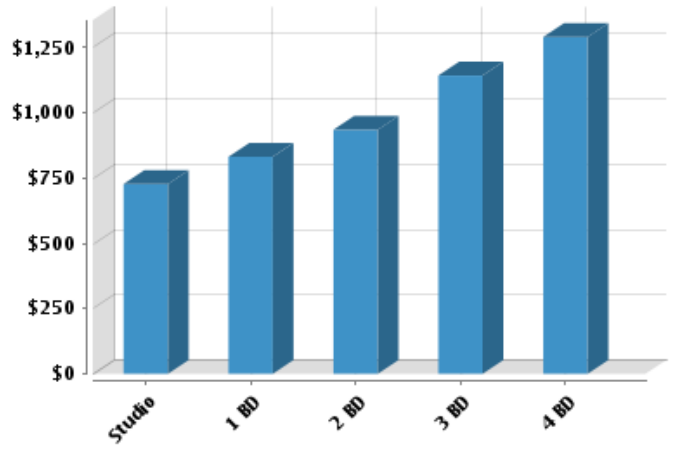

Fair Market Rents

Quality of Life

Workers by Industry

Agricultural, Forestry, Fishing:	30
Construction:	590
Manufacturing:	641
Transportation and Communications:	406
Wholesale Trade:	626
Retail Trade:	5,286
Finance, Insurance and Real Estate:	1,174
Services:	11,402
Public Administration:	757
Unclassified:	150