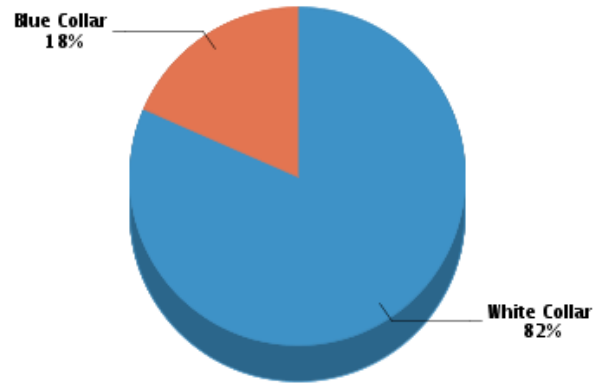

Occupancy

Fair Market Rents

Quality of Life

Workers by Industry

Agricultural, Forestry, Fishing:	30
Construction:	590
Manufacturing:	641
Transportation and Communications:	406
Wholesale Trade:	626
Retail Trade:	5,286
Finance, Insurance and Real Estate:	1,174
Services:	11,402
Public Administration:	757
Unclassified:	150

Workforce

Household Income

Average Household Income:

$88,501

Average Per Capita Income:

$41,321