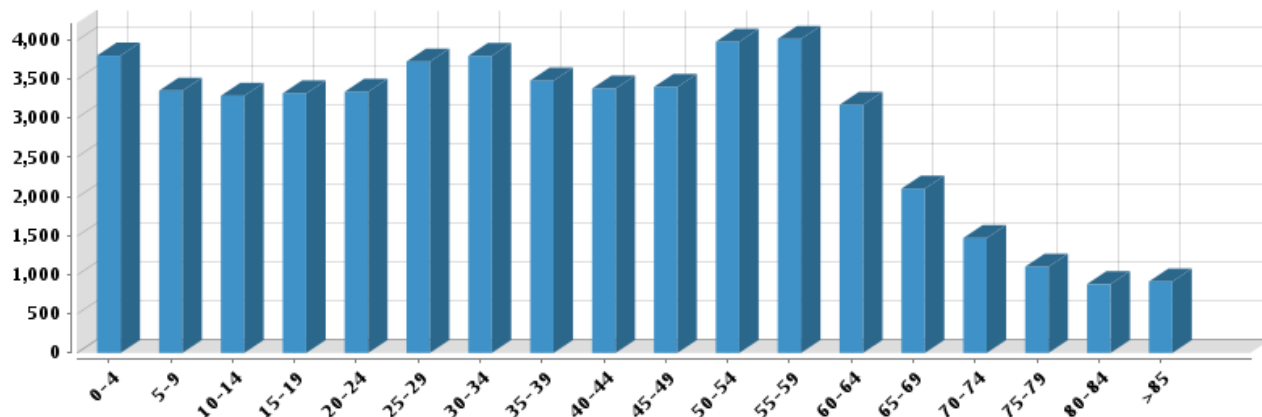

**Demographics**

Based on ZIP Code: **60622**

**Population**

*Summary*

Estimated Population: **52,521**  
 Population Growth (since 2000): **-7%**  
 Population Density (ppl / mile): **20,167**  
 Median Age: **36.35**

*Household*

Number of Households: **24,222**  
 Household Size (ppl): **2.15**  
 Households w/ Children: **5,268**

*Age*

*Gender*

*Marital Status*

**Housing**

*Summary*

Median Home Sale Price: **\$335,000**  
 Median Dwelling Age: **65 years**  
 Median Value of Home Equity: **\$311,178**  
 Median Mortgage Debt: **\$144,844**