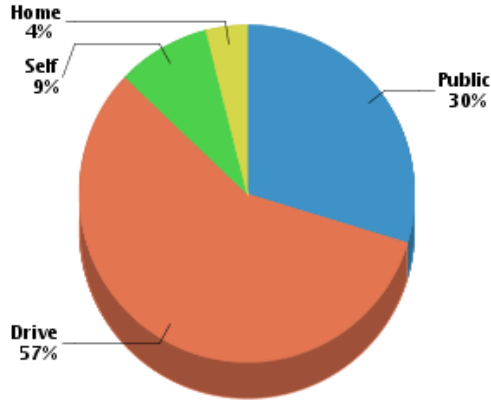

**Workforce**

**Household Income**

Average Household Income:

\$88,501

Average Per Capita Income:

\$41,321

**Commute Method**

**Weather**