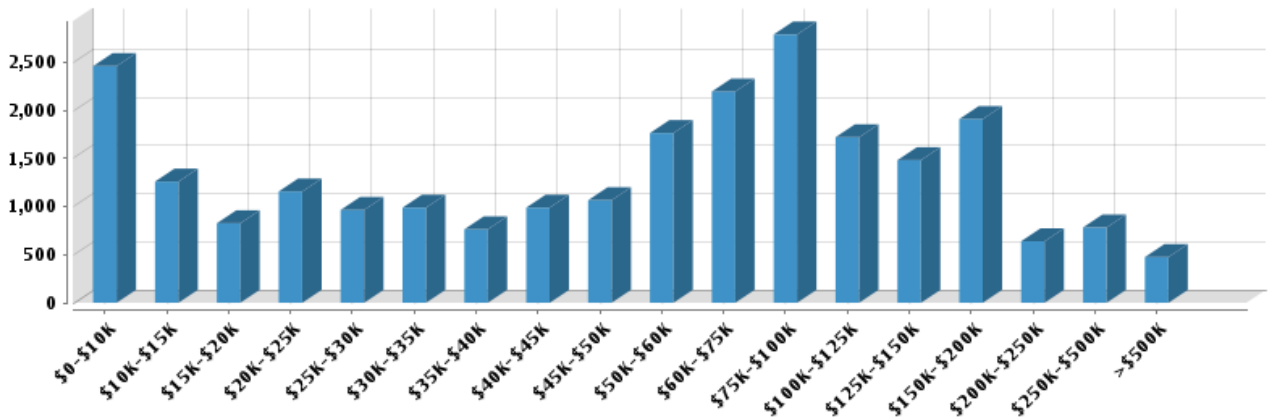

Household Income

Average Household Income:

$88,501

Average Per Capita Income:

$41,321