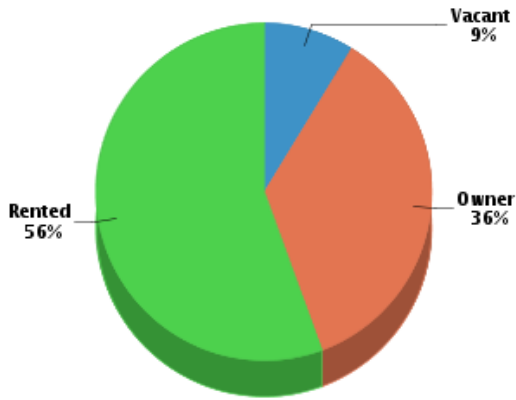

Occupancy

Fair Market Rents

Quality of Life

Workers by Industry

Agricultural, Forestry, Fishing:	30
Construction:	590
Manufacturing:	641
Transportation and Communications:	406
Wholesale Trade:	626
Retail Trade:	5,286
Finance, Insurance and Real Estate:	1,174
Services:	11,402
Public Administration:	757
Unclassified:	150

Workforce

Household Income

Average Household Income:

$88,501

Average Per Capita Income:

$41,321