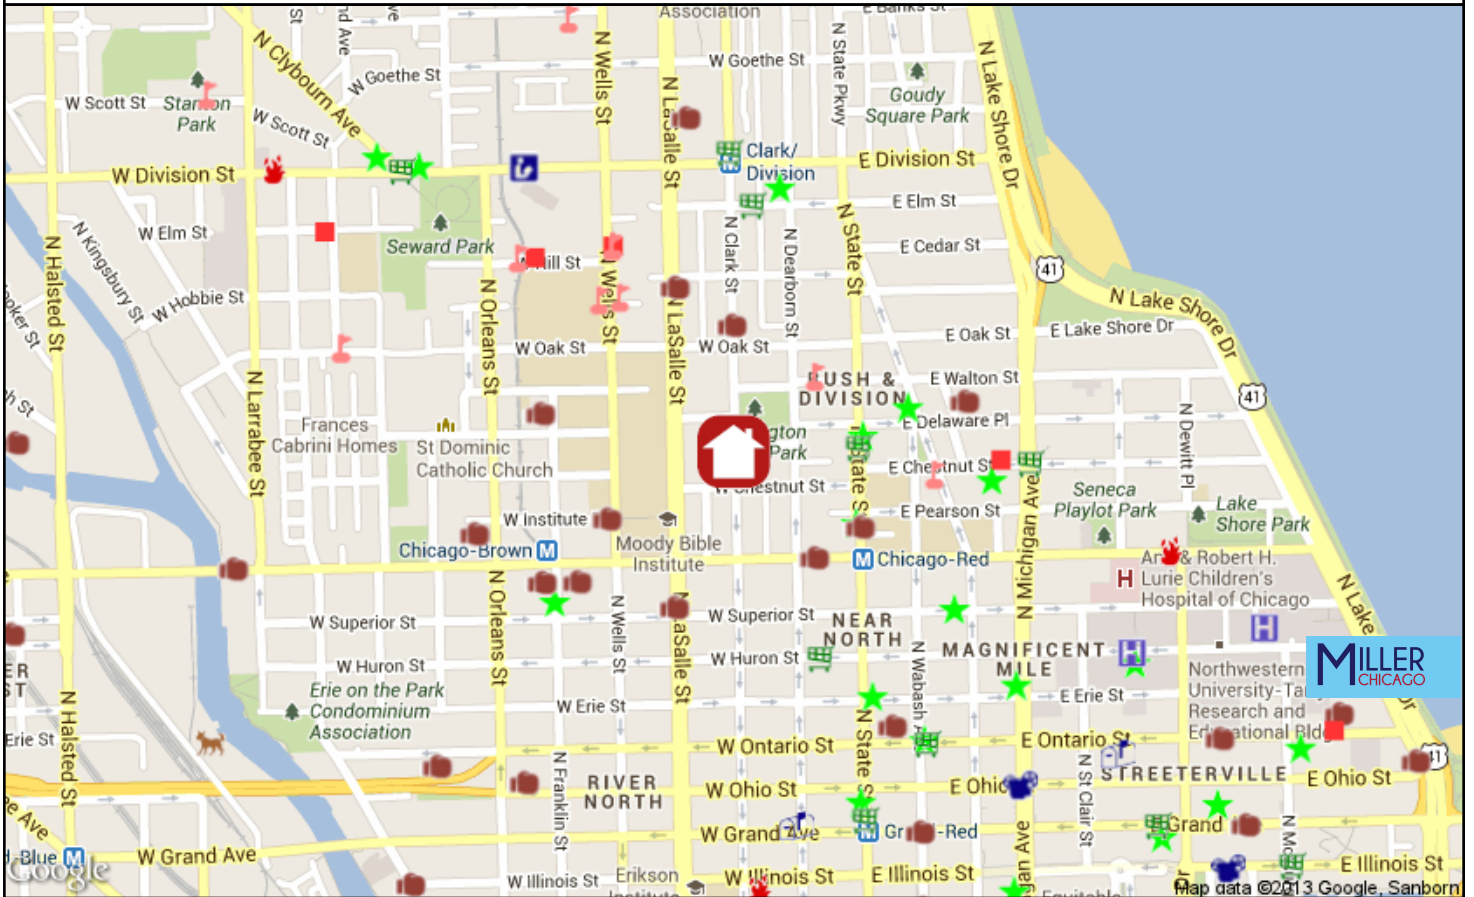

Home-Turf Report for 866 N Clark Ave, Chicago, IL

Prepared by: Andrea Miller // 312-513-8333

© Home-Turf Marketing Systems, L.L.C. // Visit www.hometurfonline.com or call (800) 689-1652

City Ward#: 42

Alderman: Brendan Reilly
325 W. Huron St., 60654, 312-642-4242

Nearest Public High Schools:

Payton Prep HS, 1034 N Wells St, 0.3mi NW
Linc Alternative High, 125 S Clark St Fl 15, 1.3mi S

Nearest Private High Schools:

Quigley Seminary, 103 E Chestnut St, 0.3mi E
Latin School Of Chicago Upper, 59 W North Blvd, 0.9mi N
Chicago Acad. For The Arts, 1010 W Chicago, 1.1mi W

Nearest Public Elementary Schools:

Ogden Elem., 24 W Walton St, 0.1mi NE
Salazar Elem., 160 W Wendell St, 0.2mi NW

Nearest Private Elementary Schools:

Cornerstone Acad., 1111 N Wells St 4th, 0.3mi NW
Lake Shore Prep, 300 W Hill St, 0.4mi NW

Nearest Daycare Centers:

Childtime Learning Center, 1111 N Wells St, 0.3mi NW
Bright Horizons at the Atrium, 300 West Hill St., 0.4mi NW

Lake Shore Preparatory School, 300 W Hill St, 0.4mi NW

Nearest Public Library:

Water Works, 163 E. Pearson St., 312-742-8811, 0.4mi E

Nearest Hospital:

Northwestern Memorial Hospital, 251 E Huron St, 0.6mi SE

Nearest Major Grocery Stores:

Potash Bros, 875 N State St, 0.2mi E
Whole Foods, 30 W Huron St, 0.3mi SE
Treasure Island, 75 W Elm St, 0.3mi N

Nearest Movie Theaters:

AMC Loews 600 N. Michigan Ave. 9, 600 N Michigan Ave, 0.5mi SE
AMC River East 21, 322 E Illinois St, 0.8mi SE

Nearest Health Clubs:

YMCA, 801 N Dearborn St, 0.2mi SE
Fitness Formula Clubs Gold Coast, 1030 N Clark St, 0.2mi N

Nearest Starbucks:

828 North State Street, 0.2mi SE

Nearest CTA Station:

Chicago, Red Line, 0.2mi SE

Nearest Metra

Northwest Station, 1.2mi SW

Nearest Fire

0.6mi S

- Starbucks
- Health Club
- Dog Park
- Day Care
- Major Grocery
- Library
- Hospital
- Post Office
- Theater
- Fire Station
- School
- CTA Station
- Metra Station
- City Park

Home-Turf Marketing Systems, L.L.C. and the users of Home-Turf assume no responsibility for any loss or impact resulting from the use of this information. No representations are made regarding the accuracy of the information provided. All data is subject to change and should be verified with local sources.