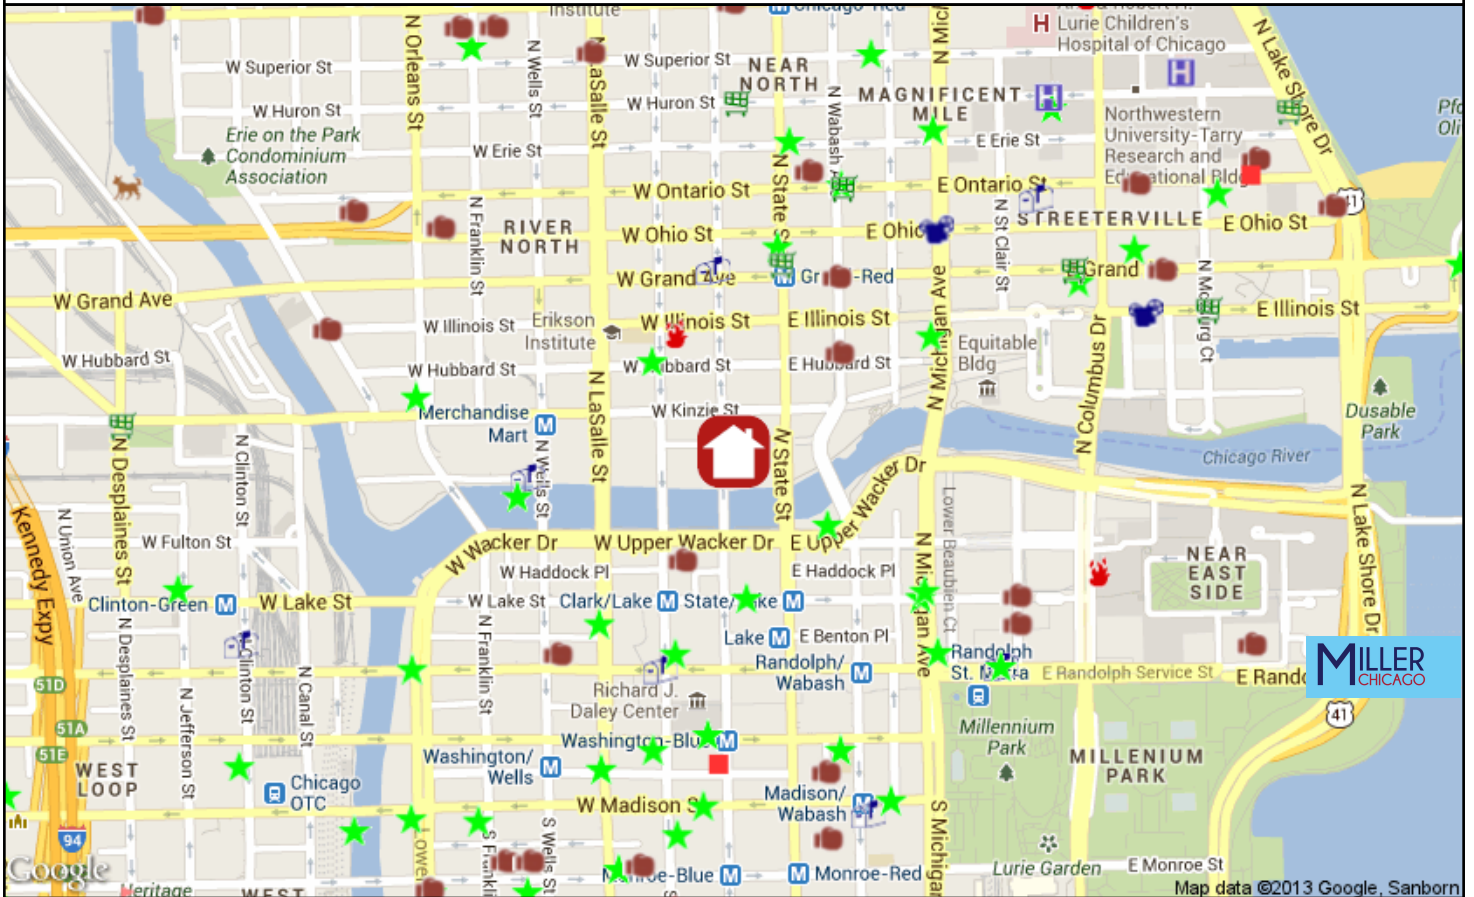

Home-Turf Report for 1105 W. Chicago, Chicago, IL

Prepared by: Andrea Miller // 312-513-8333

© Home-Turf Marketing Systems, L.L.C. // Visit www.hometurfonline.com or call (800) 689-1652

City Ward#: 42

Alderman: Brendan Reilly
325 W. Huron St., 60654, 312-642-4242

Nearest Public High Schools:

Linc Alternative High, 125 S Clark St Fl 15, 0.6mi S
Payton Prep HS, 1034 N Wells St, 0.9mi N

Nearest Private High Schools:

Quigley Seminary, 103 E Chestnut St, 0.7mi N
Chicago Acad. For The Arts, 1010 W Chicago, 1.3mi NW
Latin School Of Chicago Upper, 59 W North Blvd, 1.6mi N

Nearest Public Elementary Schools:

Cps Virtual Nclb High, 125 S Clark St Fl 9, 0.6mi S
Ogden Elem., 24 W Walton St, 0.8mi N

Nearest Private Elementary Schools:

Francis Xavier Warde, 120 S Desplaines, 1.0mi SW
Cornerstone Acad., 1111 N Wells St 4th, 1.0mi N

Nearest Daycare Centers:

Adler Schools, 17 N Dearborn St, 0.4mi S
Bright Horizons at Cook County, 40 N Dearborn St, 0.4mi S
Children's Learning Place, 400 N. McClurg Ct., 0.6mi E

Nearest Public Library:

Water Works, 163 E. Pearson St., 312-742-8811, 0.7mi NE

Nearest Hospital:

Northwestern Memorial Hospital, 251 E Huron St, 0.6mi NE

Nearest Major Grocery Stores:

Jewel, 550 N State St, 0.2mi N
Trader Joes, 44 E Ontario St, 0.4mi NE
Whole Foods, 30 W Huron St, 0.4mi N

Nearest Movie Theaters:

AMC Loews 600 N. Michigan Ave. 9, 600 N Michigan Ave, 0.4mi NE
AMC River East 21, 322 E Illinois St, 0.6mi E

Nearest Health Clubs:

Barre Bee Fit, 435 North La Salle Drive, 0.2mi NW
Randolph Athletic Club, 188 W Randolph St, 0.3mi SW

Nearest Starbucks:

30 E Hubbard, 0.1mi NE

Nearest CTA Station:

State/Lake, Brown, Orange, Purple (Express), Green, Pink, 0.2mi S

Nearest Metra

Northwest Station, 0.7mi SW

Nearest Fire

0.2mi NW

- Starbucks
- Health Club
- Dog Park
- Day Care
- Major Grocery
- Library
- Hospital
- Post Office
- Theater
- Fire Station
- School
- CTA Station
- Metra Station
- City Park

Home-Turf Marketing Systems, L.L.C. and the users of Home-Turf assume no responsibility for any loss or impact resulting from the use of this information. No representations are made regarding the accuracy of the information provided. All data is subject to change and should be verified with local sources.