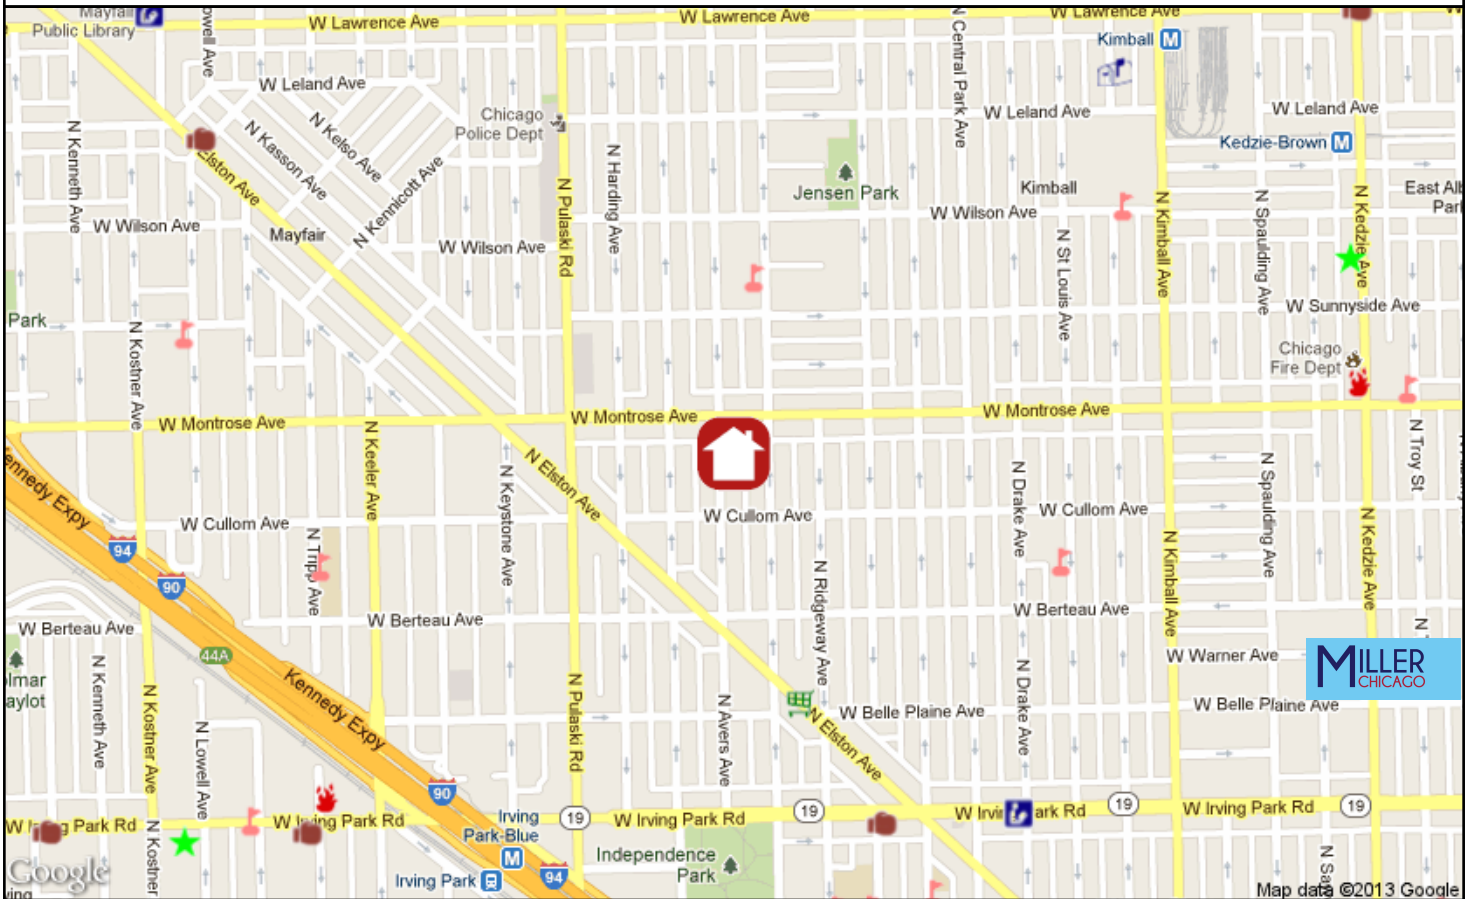

Home-Turf Report for 4339 N Avers Avenue

Prepared by: Andrea Miller // 312-513-8333

© Home-Turf Marketing Systems, L.L.C. // Visit www.hometurfonline.com or call (800) 689-1652

City Ward#: 39

Alderman: Margaret Laurino
4404 W. Lawrence Ave., 60630, 773-736-5594

Nearest Public High Schools:

Roosevelt High, 3436 W Wilson Av, 0.6mi NE
Von Steuben Hs, 5039 N Kimball Av, 1.0mi NE

Nearest Private High Schools:

Lydia Urban Acd., 4300 W Irving Park, 0.8mi SW
Telshe High, 3535 W Foster Ave, 1.1mi N
Lawrence Hall Youth Services, 4833 N Francisco Ave, 1.4mi NE

Nearest Public Elementary Schools:

Haugan Elem., 4540 N Hamlin Av, 0.2mi N
Henry Elem., 4250 N St Louis Av, 0.4mi E

Nearest Private Elementary Schools:

Kidwatch Plus Inc, 3901 N Ridgeway, 0.6mi S
Park View Lutheran, 3919 N Monticello Av, 0.6mi SE

Nearest Daycare Centers:

KinderCare Learning Center, 3855 N. Elston, 0.8mi SE
Mama's Day Care, 4014 N Lavergne Ave, 1.5mi W
Fairlyland Nursery School, 4350 N Milwaukee Ave, 1.5mi W

Nearest Public Library:

Independence, 3548 W Irving Park Rd, 312-744-0900, 0.6mi SE

Nearest Hospital:

Kindred Chicago Central Hospital, 4058 W Melrose St, 1.4mi S

Nearest Major Grocery Stores:

Tony's Finer Foods, 4137 N Elston Ave, 0.3mi S
Aldi, 5001 N Pulaski Rd, 0.8mi N
Jewel, 4042 W Foster Ave, 1.1mi N

Nearest Movie Theaters:

Davis Theatre, 4614 N Lincoln Ave, 1.9mi E
Logan Theatre, 2646 N Milwaukee Ave, 2.2mi S

Nearest Health Clubs:

Curves, 3701 W Irving Park Rd, 0.5mi S
YMCA, 4251 W Irving Park Rd, 0.7mi SW

Nearest Starbucks:

4830 N. Pulaski Rd., Suite A, 0.7mi NW

Nearest CTA Station:

Irving Park, Blue Line, 0.6mi SW

Nearest Metra

Irving Park, 0.6mi SW

Nearest Fire

0.7mi SW

- Starbucks
- Health Club
- Dog Park
- Day Care
- Major Grocery
- Library
- Hospital
- Post Office
- Theater
- Fire Station
- School
- CTA Station
- Metra Station
- City Park

Home-Turf Marketing Systems, L.L.C. and the users of Home-Turf assume no responsibility for any loss or impact resulting from the use of this information. No representations are made regarding the accuracy of the information provided. All data is subject to change and should be verified with local sources.