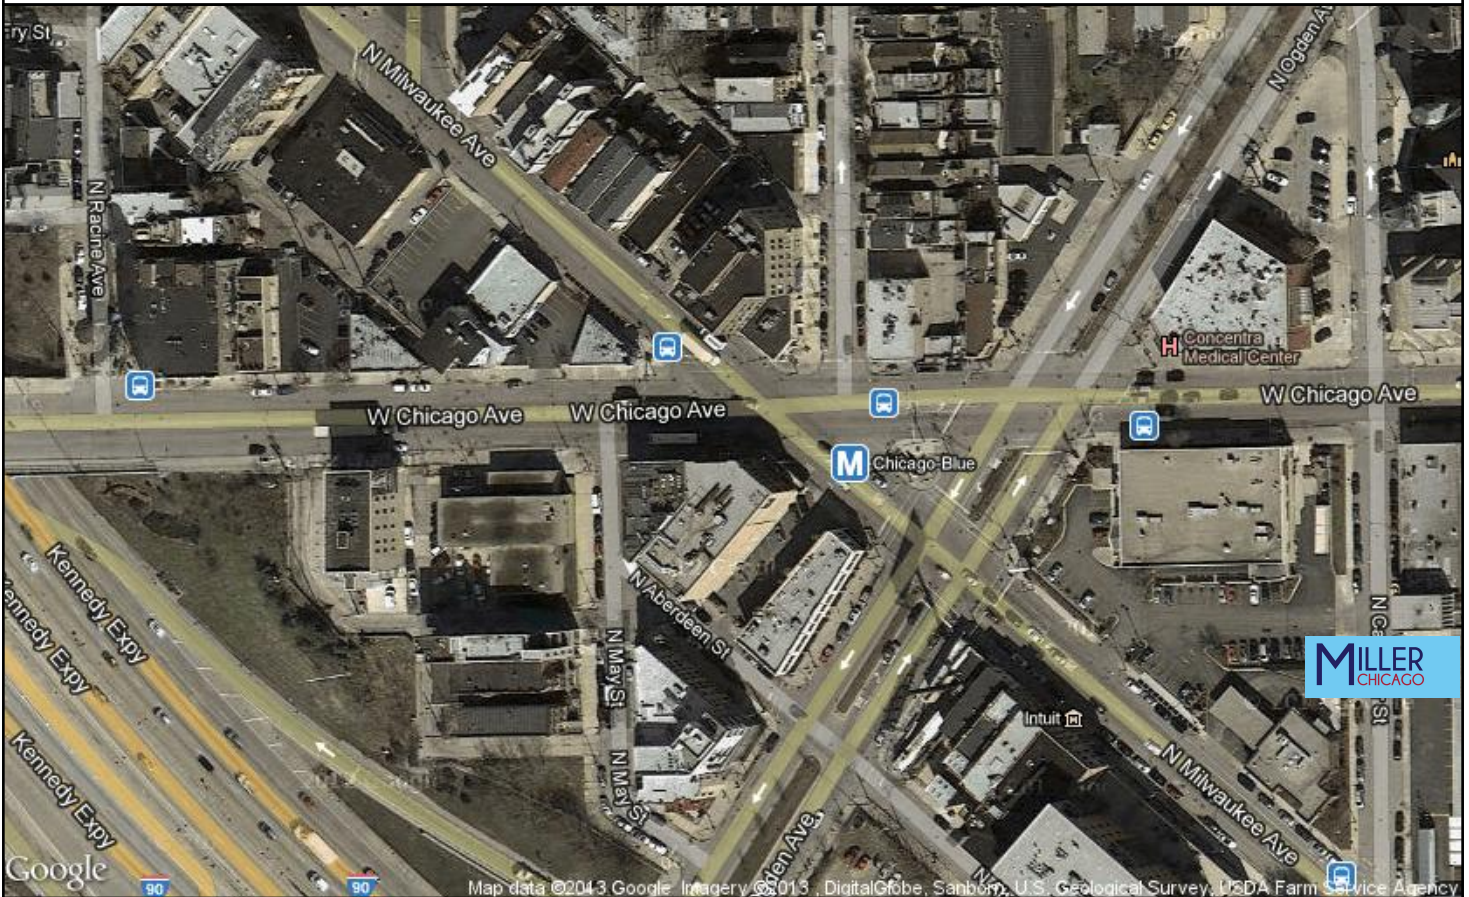

Home-Turf Aerial Image Report for 1105 W Chicago Avenue, Chicago, IL

Prepared by: Andrea Miller // 312-513-8333

© Home-Turf Marketing Systems, L.L.C. // Visit www.hometurfonline.com or call (800) 689-1652

City Ward#: 27

Alderman: Walter Burnett Jr.
1463 W Chicago Ave, 60622, 312-432-1995

Nearest Public High Schools:

Noble Street Charter High, 1010 N Noble St, 0.4mi NW
Wells Acad. Hs, 936 N Ashland Av, 0.6mi W

Nearest Private High Schools:

Chicago Acad. For The Arts, 1010 W Chicago, 0.1mi E
Holy Trinity High, 1443 W Division St, 0.7mi NW
West Town Acad., 2021 West Fulton Ave, 1.3mi SW

Nearest Public Elementary Schools:

Carpenter Elem., 1250 W Erie St, 0.2mi SW
Near North Special Ed Center, 739 N Ada St, 0.3mi W

Nearest Private Elementary Schools:

Near North Montessori, 1434 W Division, 0.7mi NW
St Stanislaus Kostka, 1255 N Noble St, 0.7mi NW

Nearest Daycare Centers:

Ame Wayman Day Care Ctr, 511 W Elm St, 0.9mi NE
Bright Horizons at the Atrium, 300 West Hill St., 1.1mi NE
Lake Shore Preparatory School, 300 W Hill St, 1.1mi NE

Nearest Public Library:

West Town, 1625 W. Chicago Ave., 312-743-0450, 0.7mi W

Nearest Hospital:

Rush University Medical Ctr, 1653 W Congress Pkwy, 1.6mi SW

Nearest Major Grocery Stores:

Whole Foods, 1550 N Kingsbury St, 0.9mi N
Dominick's, 424 W Division St, 1.0mi NE
Jewel, 1341 N Paulina St, 1.0mi NW

Nearest Movie Theaters:

AMC Loews 600 N. Michigan Ave. 9, 600 N Michigan Ave, 1.6mi E
Gene Siskel Film Center, 164 S State St, 1.8mi SE

Nearest Health Clubs:

Soulistic Studio & Spa, 805 N Milwaukee Ave, 0.0mi N
Moksha Yoga, 700 N Carpenter, 0.1mi SE

Nearest Starbucks:

520 N. Ogden Ave., 0.4mi SW

Nearest CTA Station:

Chicago, Blue Line, 0.0mi E

Nearest Metra

Northwest Station, 1.2mi SE

Nearest Fire

0.0mi W

- Starbucks
- Health Club
- Dog Park
- Day Care
- Major Grocery
- Library
- Hospital
- Post Office
- Theater
- Fire Station
- School
- CTA Station
- Metra Station
- City Park

The address of interest is in the center of this image.

Home-Turf Marketing Systems, L.L.C. and the users of Home-Turf assume no responsibility for any loss or impact resulting from the use of this information. No representations are made regarding the accuracy of the information provided. All data is subject to change and should be verified with local sources.