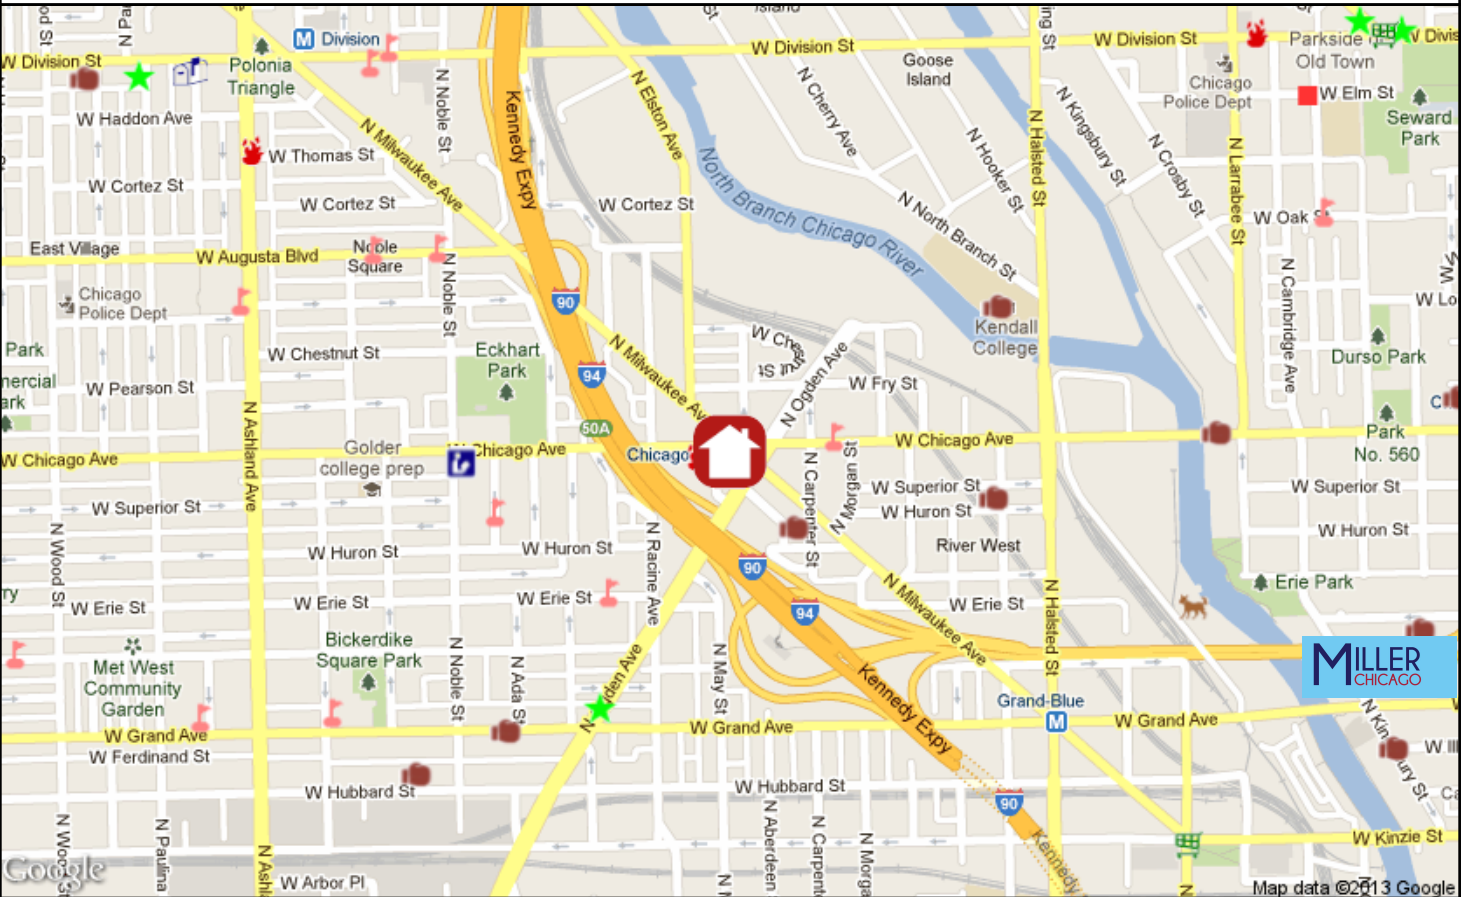

Home-Turf Report for 1105 W Chicago Avenue, Chicago, IL 60642

Prepared by: Andrea Miller // 312-513-8333

© Home-Turf Marketing Systems, L.L.C. // Visit www.hometurfonline.com or call (800) 689-1652

City Ward#: 27

Alderman: Walter Burnett Jr.
1463 W Chicago Ave, 60622, 312-432-1995

Nearest Public High Schools:

Noble Street Charter High, 1010 N Noble St, 0.4mi NW
Wells Acad. Hs, 936 N Ashland Av, 0.6mi W

Nearest Private High Schools:

Chicago Acad. For The Arts, 1010 W Chicago, 0.1mi E
Holy Trinity High, 1443 W Division St, 0.7mi NW
West Town Acad., 2021 West Fulton Ave, 1.3mi SW

Nearest Public Elementary Schools:

Carpenter Elem., 1250 W Erie St, 0.2mi SW
Near North Special Ed Center, 739 N Ada St, 0.3mi W

Nearest Private Elementary Schools:

Near North Montessori, 1434 W Division, 0.7mi NW
St Stanislaus Kostka, 1255 N Noble St, 0.7mi NW

Nearest Daycare Centers:

Ame Wayman Day Care Ctr, 511 W Elm St, 0.9mi NE
Bright Horizons at the Atrium, 300 West Hill St., 1.1mi NE
Lake Shore Preparatory School, 300 W Hill St, 1.1mi NE

Nearest Public Library:

West Town, 1625 W. Chicago Ave., 312-743-0450, 0.7mi W

Nearest Hospital:

Rush University Medical Ctr, 1653 W Congress Pkwy, 1.6mi SW

Nearest Major Grocery Stores:

Whole Foods, 1550 N Kingsbury St, 0.9mi N
Dominick's, 424 W Division St, 1.0mi NE
Jewel, 1341 N Paulina St, 1.0mi NW

Nearest Movie Theaters:

AMC Loews 600 N. Michigan Ave. 9, 600 N Michigan Ave, 1.6mi E
Gene Siskel Film Center, 164 S State St, 1.8mi SE

Nearest Health Clubs:

Soulistic Studio & Spa, 805 N Milwaukee Ave, 0.0mi N
Moksha Yoga, 700 N Carpenter, 0.1mi SE

Nearest Starbucks:

520 N. Ogden Ave., 0.4mi SW

Nearest CTA Station:

Chicago, Blue Line, 0.0mi E

Nearest Metra

Northwest Station, 1.2mi SE

Nearest Fire

0.0mi W

- Starbucks
- Health Club
- Dog Park
- Day Care
- Major Grocery
- Library
- Hospital
- Post Office
- Theater
- Fire Station
- School
- CTA Station
- Metra Station
- City Park

Home-Turf Marketing Systems, L.L.C. and the users of Home-Turf assume no responsibility for any loss or impact resulting from the use of this information. No representations are made regarding the accuracy of the information provided. All data is subject to change and should be verified with local sources.