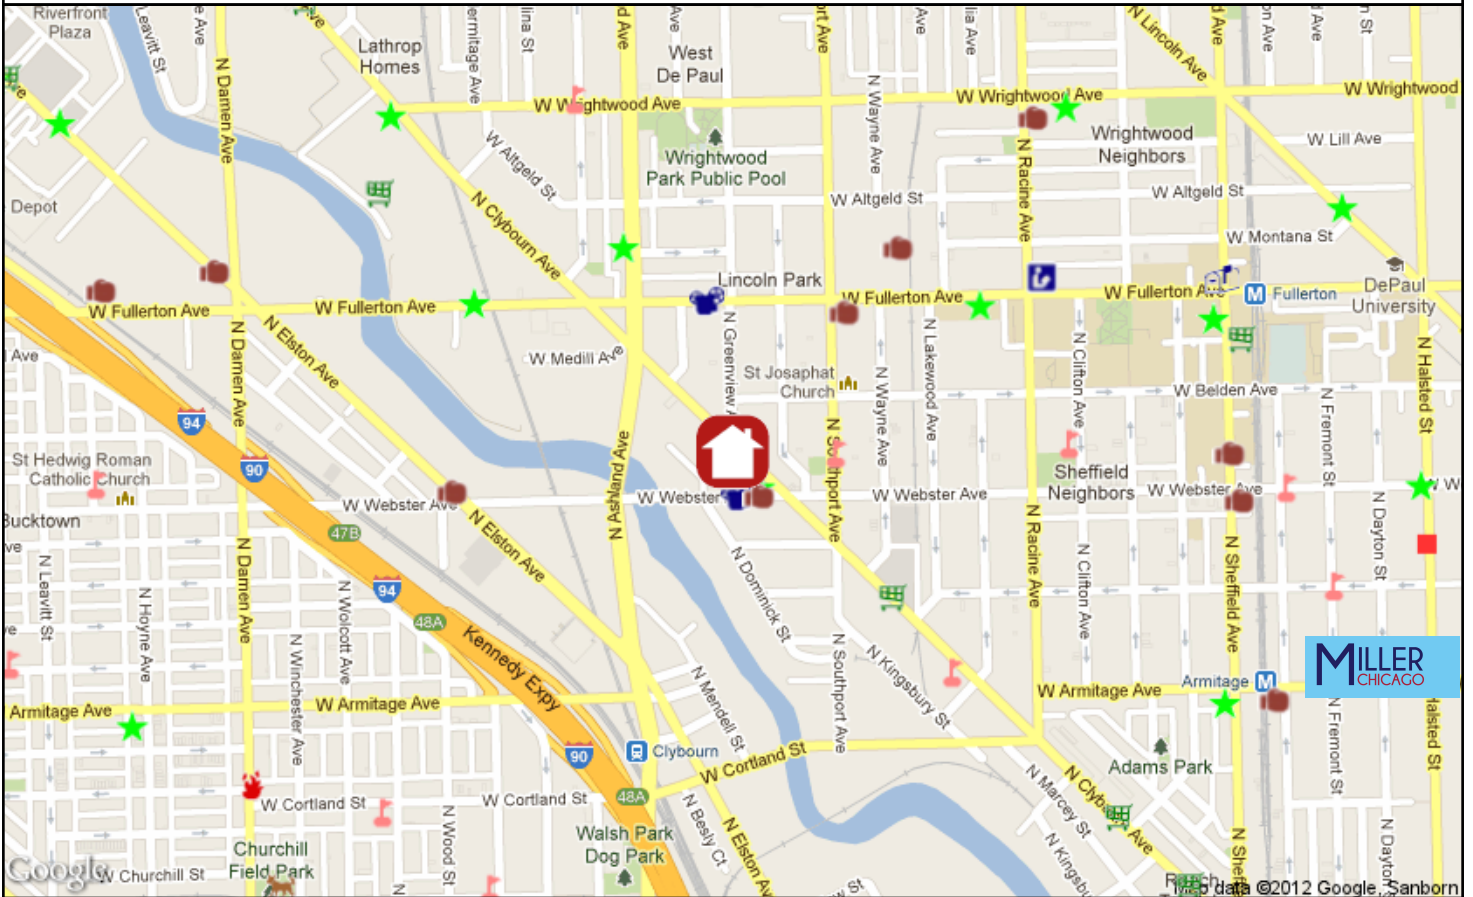

Home-Turf Report for 2232 N Clybourn Ave, Chicago, IL 60614

Prepared by: Andrea Miller // 312-775-2748

© 2001-2011 Home-Turf Marketing Systems, L.L.C. // Visit www.hometurfonline.com or call (800) 689-1652

City Ward#: 32

Alderman: Scott Waguespack
2657 N. Clybourn, 60614, 773 248-1330

Nearest Public High Schools:

Lincoln Park High, 2001 N Orchard St, 1.1mi E
Ramirez Computer Hs, 2435 N Western Av, 1.1mi W

Nearest Private High Schools:

Holy Trinity High, 1443 W Division St, 1.3mi S
Josephinum Acd., 1501 N Oakley Blvd, 1.4mi SW
Francis Parker HS, 330 W Webster Ave, 1.4mi E

Nearest Public Elementary Schools:

Mayer Elem., 2250 N Clifton Av, 0.4mi E
Prescott Elem., 1632 W Wrightwood Av, 0.5mi NW

Nearest Private Elementary Schools:

St Josaphat, 2245 N Southport Ave, 0.1mi E
Anixter, 2032 N Clybourn, 0.4mi SE

Nearest Daycare Centers:

Creme de la Creme, 2230 N. Dominick St., 0.1mi SW
The Goddard School, 1127 W. Armitage Ave, 0.5mi SE
Clybourn KinderCare, 1733 N. Marcey St., 0.8mi SE

Nearest Public Library:

Lincoln Park, 1150 W Fullerton Ave, 312-744-1926, 0.4mi NE

Nearest Hospital:

Children's Memorial Hospital, 2300 N Childrens Plz, 1.0mi E

Nearest Major Grocery Stores:

Treasure Island, 2121 N Clybourn Ave, 0.3mi SE
Dominick's, 2550 N Clybourn Ave, 0.6mi NW
Aldi, 2600 N Clybourn Ave, 0.6mi NW

Nearest Movie Theaters:

Regal Theaters Webster Place 11, 1471 W Webster Ave, 0.1mi S
Facets Cinematheque, 1517 W Fullerton Ave, 0.2mi N

Nearest Health Clubs:

Bally Total Fitness, 1455 W Webster Ave, 0.1mi SE
Core Connection, 1363 W Fullerton Ave, 0.2mi NE

Nearest Starbucks:

2200 N. Clybourn, 0.1mi SE

Nearest CTA Station:

Fullerton, Red, Brown, Purple (Express), 0.7mi E

Nearest Metra Clybourn, 0.4mi S

Nearest Fire 0.7mi SW

- Starbucks
- Health Club
- Dog Park
- Day Care
- Major Grocery
- Library
- Hospital
- Post Office
- Theater
- Fire Station
- School
- CTA Station
- Metra Station
- City Park

Home-Turf Marketing Systems, L.L.C. and the users of Home-Turf assume no responsibility for any loss or impact resulting from the use of this information. No representations are made regarding the accuracy of the information provided. All data is subject to change and should be verified with local sources.