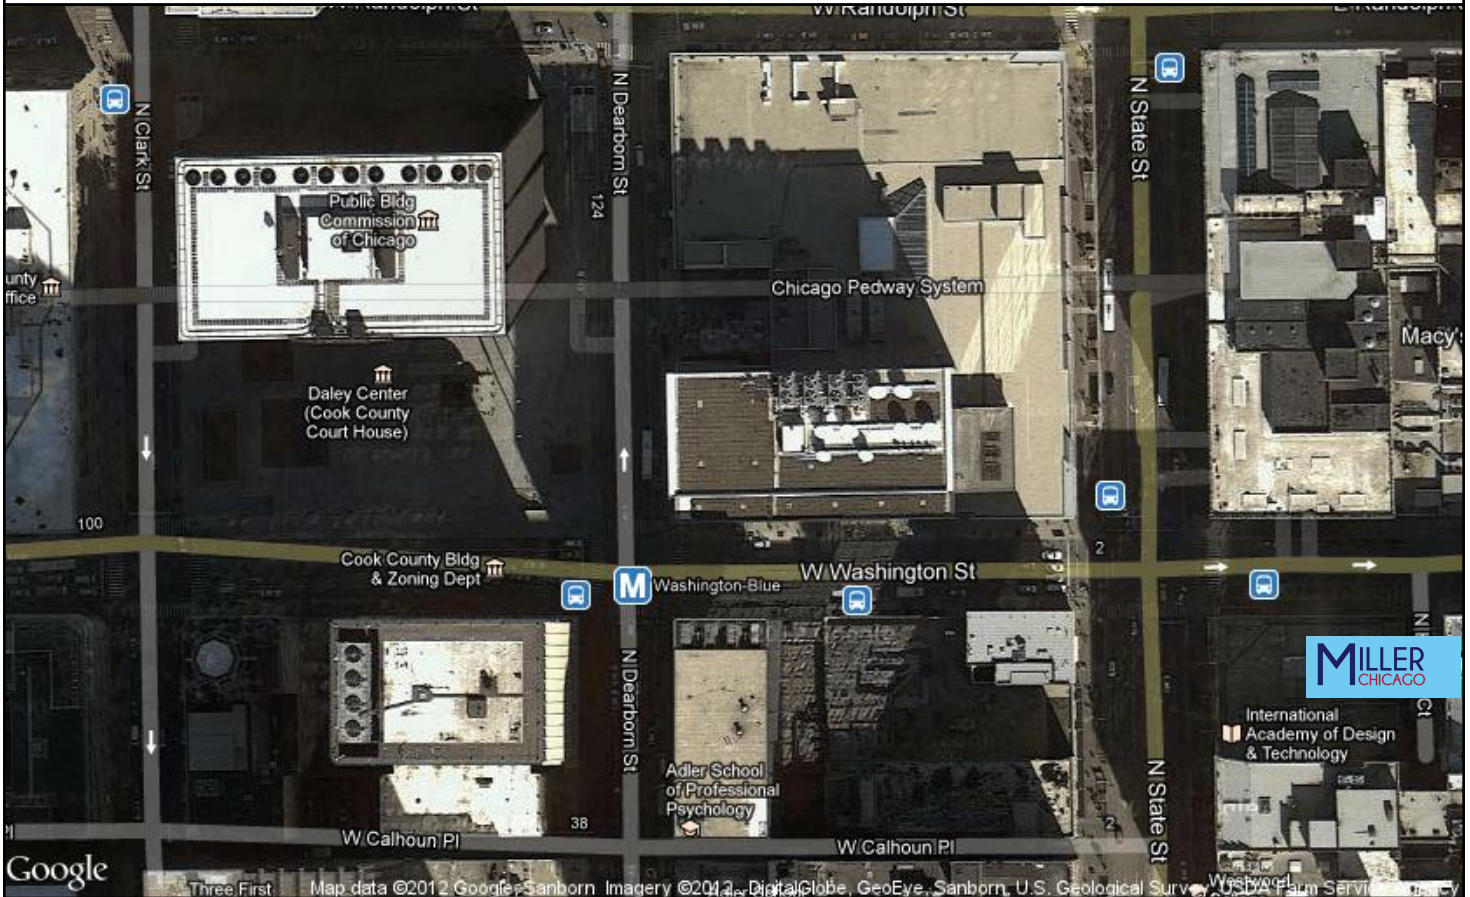

Home-Turf Aerial Image Report for 134 N Lasalle Street, Chicago, IL 60602

Prepared by: **Andrea Miller // 312-775-2748**

© 2001-2011 Home-Turf Marketing Systems, L.L.C. // Visit www.hometurfonline.com or call (800) 689-1652

City Ward#: 42

Alderman: Brendan Reilly
325 W. Huron St., 60654, 312-642-4242

Nearest Public High Schools:

Linc Alternative High, 125 S Clark St Fl 15, 0.2mi S
Jones College Prep High, 606 S State St, 0.6mi S

Nearest Private High Schools:

Quigley Seminary, 103 E Chestnut St, 1.0mi N
Chicago Acad. For The Arts, 1010 W Chicago, 1.5mi NW
St Ignatius College Prep, 1076 W Roosevelt Rd, 1.7mi SW

Nearest Public Elementary Schools:

Cps Virtual Nclb High, 125 S Clark St Fl 9, 0.2mi S
South Loop Elem., 1212 S Plymouth Ct, 1.1mi S

Nearest Private Elementary Schools:

Francis Xavier Warde, 120 S Desplaines, 0.8mi W
Daystar, 800 S Wells Ste 180, 0.8mi S

Nearest Daycare Centers:

Adler Schools, 17 N Dearborn St, 0.1mi S
Bright Horizons at Cook County, 40 N Dearborn St, 0.1mi SW

Teddy Bear Day Care, 150 S Wacker Dr, 0.5mi SW

Nearest Public Library:

Harold Washington, 400 S State St, 312-747-4999, 0.5mi S

Nearest Hospital:

La Rabida Children's Hospital, East 65th St. at Lake Michigan, 0.4mi S

Nearest Major Grocery Stores:

Jewel, 550 N State St, 0.6mi N
Trader Joes, 44 E Ontario St, 0.7mi N
Dominick's, 255 E. Grand Ave, 0.7mi NE

Nearest Movie Theaters:

Gene Siskel Film Center, 164 S State St, 0.3mi S
AMC Loews 600 N. Michigan Ave. 9, 600 N Michigan Ave, 0.7mi N

Nearest Health Clubs:

Randolph Athletic Club, 188 W Randolph St, 0.2mi W
Equinox, 200 W Monroe St, 0.3mi SW

Nearest Starbucks:

66 West Washington Street, 0.1mi W

Nearest CTA Station:

Washington, Blue Line, 0.0mi SW

Nearest Metra

Van Buren Street, 0.5mi SE

Nearest Fire

0.5mi NE

- Starbucks
- Health Club
- Dog Park
- Day Care
- Major Grocery
- Library
- Hospital
- Post Office
- Theater
- Fire Station
- School
- CTA Station
- Metra Station
- City Park

The address of interest is in the center of this image.

Home-Turf Marketing Systems, L.L.C. and the users of Home-Turf assume no responsibility for any loss or impact resulting from the use of this information. No representations are made regarding the accuracy of the information provided. All data is subject to change and should be verified with local sources.