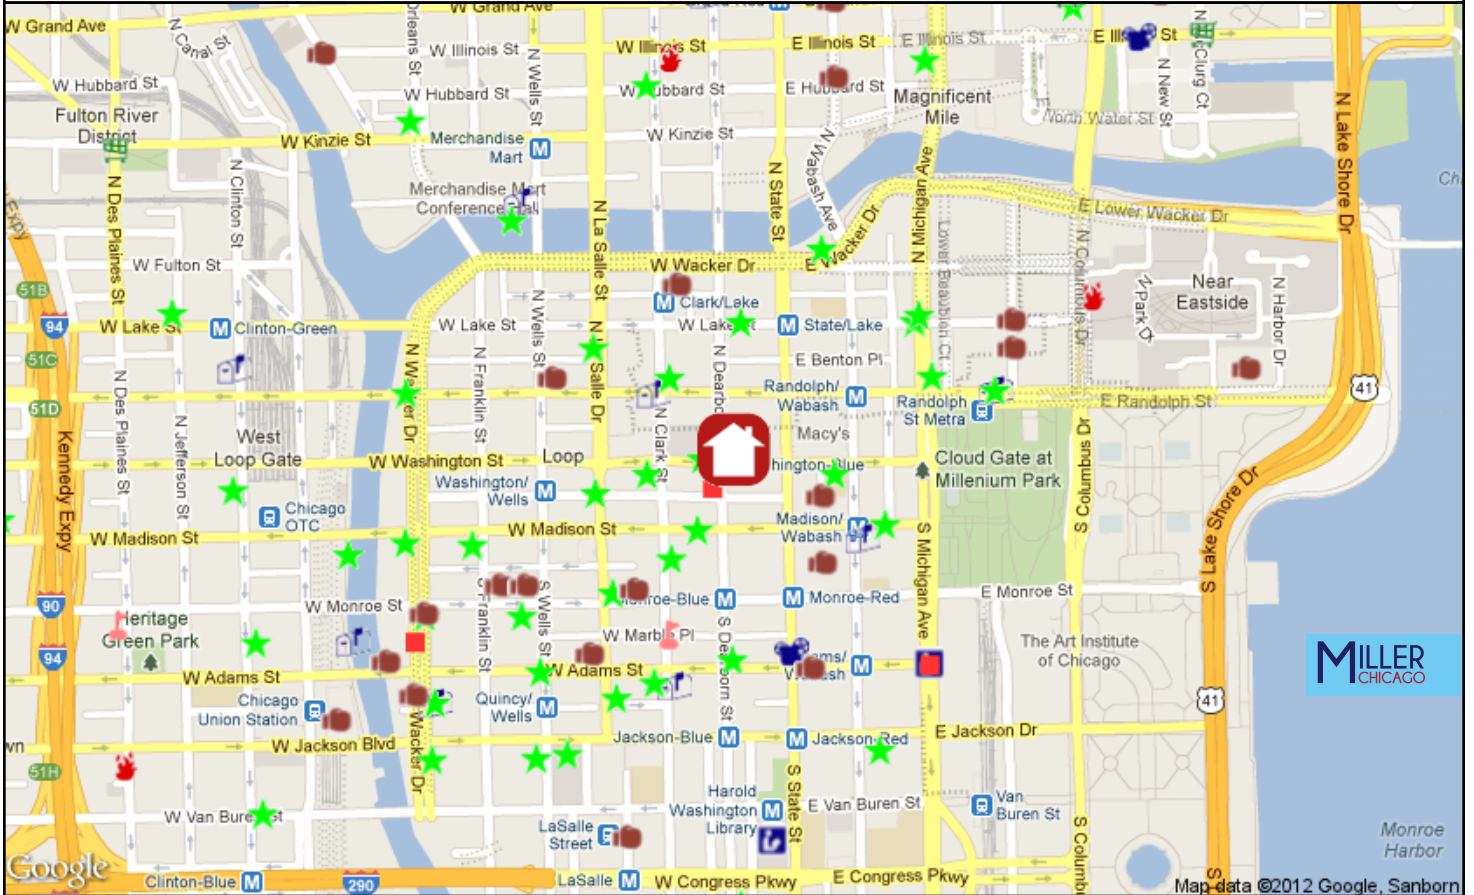

Home-Turf Report for 134 N Lasalle Street, Chicago, IL 60602

Prepared by: Andrea Miller // 312-775-2748

© 2001-2011 Home-Turf Marketing Systems, L.L.C. // Visit www.hometurfonline.com or call (800) 689-1652

City Ward#: 42

Alderman: Brendan Reilly
325 W. Huron St., 60654, 312-642-4242

Nearest Public High Schools:

Linc Alternative High, 125 S Clark St Fl 15, 0.2mi S
Jones College Prep High, 606 S State St, 0.6mi S

Nearest Private High Schools:

Quigley Seminary, 103 E Chestnut St, 1.0mi N
Chicago Acad. For The Arts, 1010 W Chicago, 1.5mi NW
St Ignatius College Prep, 1076 W Roosevelt Rd, 1.7mi SW

Nearest Public Elementary Schools:

Cps Virtual Nclb High, 125 S Clark St Fl 9, 0.2mi S
South Loop Elem., 1212 S Plymouth Ct, 1.1mi S

Nearest Private Elementary Schools:

Francis Xavier Warde, 120 S Desplaines, 0.8mi W
Daystar, 800 S Wells Ste 180, 0.8mi S

Nearest Daycare Centers:

Adler Schools, 17 N Dearborn St, 0.1mi S
Bright Horizons at Cook County, 40 N Dearborn St, 0.1mi SW
Teddy Bear Day Care, 150 S Wacker Dr, 0.5mi SW

Nearest Public Library:

Harold Washington, 400 S State St, 312-747-4999, 0.5mi S

Nearest Hospital:

La Rabida Children's Hospital, East 65th St. at Lake Michigan, 0.4mi S

Nearest Major Grocery Stores:

Jewel, 550 N State St, 0.6mi N
Trader Joes, 44 E Ontario St, 0.7mi N
Dominick's, 255 E. Grand Ave, 0.7mi NE

Nearest Movie Theaters:

Gene Siskel Film Center, 164 S State St, 0.3mi S
AMC Loews 600 N. Michigan Ave. 9, 600 N Michigan Ave, 0.7mi N

Nearest Health Clubs:

Randolph Athletic Club, 188 W Randolph St, 0.2mi W
Equinox, 200 W Monroe St, 0.3mi SW

Nearest Starbucks:

66 West Washington Street, 0.1mi W

Nearest CTA Station:

Washington, Blue Line, 0.0mi SW

Nearest Metra

Van Buren Street, 0.5mi SE

Nearest Fire

0.5mi NE

- Starbucks
- Health Club
- Dog Park
- Day Care
- Major Grocery
- Library
- Hospital
- Post Office
- Theater
- Fire Station
- School
- CTA Station
- Metra Station
- City Park

Home-Turf Marketing Systems, L.L.C. and the users of Home-Turf assume no responsibility for any loss or impact resulting from the use of this information. No representations are made regarding the accuracy of the information provided. All data is subject to change and should be verified with local sources.